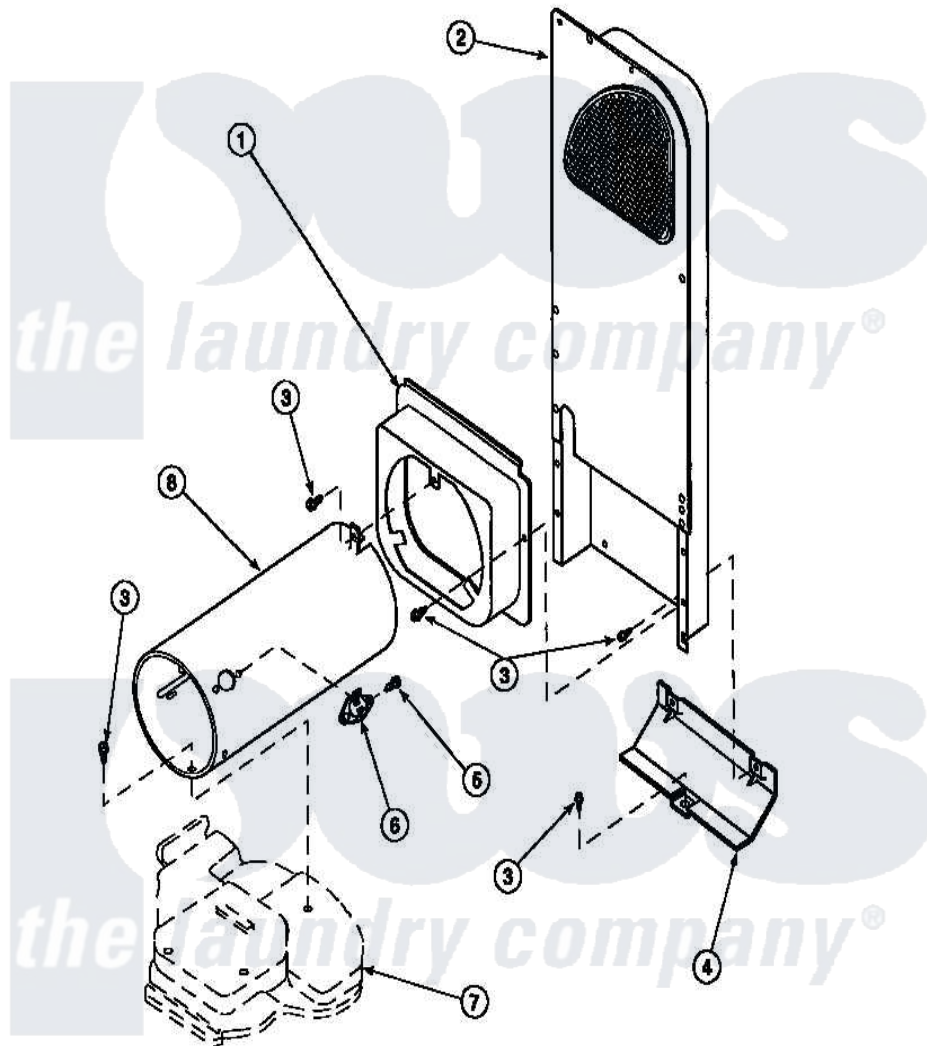

**Amana LG8153LB (BOM: PLG8153LB) 11 - HEATER BOX ASSY  
ORIGINALLY ON GAS DRYER**

Amana Residential Amana LG8153LB (BOM: PLG8153LB) Dryer Parts Parts Diagram 11 - HEATER BOX ASSY  
ORIGINALLY ON GAS DRYER  
Click on the part number to view part

Item	Original Part Number	Replaced By	Status	Part Description
1	500122	<a href="#">510101</a>		Shroud Heat Duct
2	500179P	<a href="#">503605</a>		Assembly, Heater Duct
3	501668	<a href="#">503688</a>		Screw, 10B-16 X .34 I
4	60952		Not Available	SHIELD,HEAT DUCT
5	51782		Not Available	SCREW, 6B-20X5/16
6	<a href="#">Y61886</a>			Thermostat, Limit-Blk
7	<a href="#">500070</a>			Base, Dryer
8	61974		Not Available	BURNER HOUSING