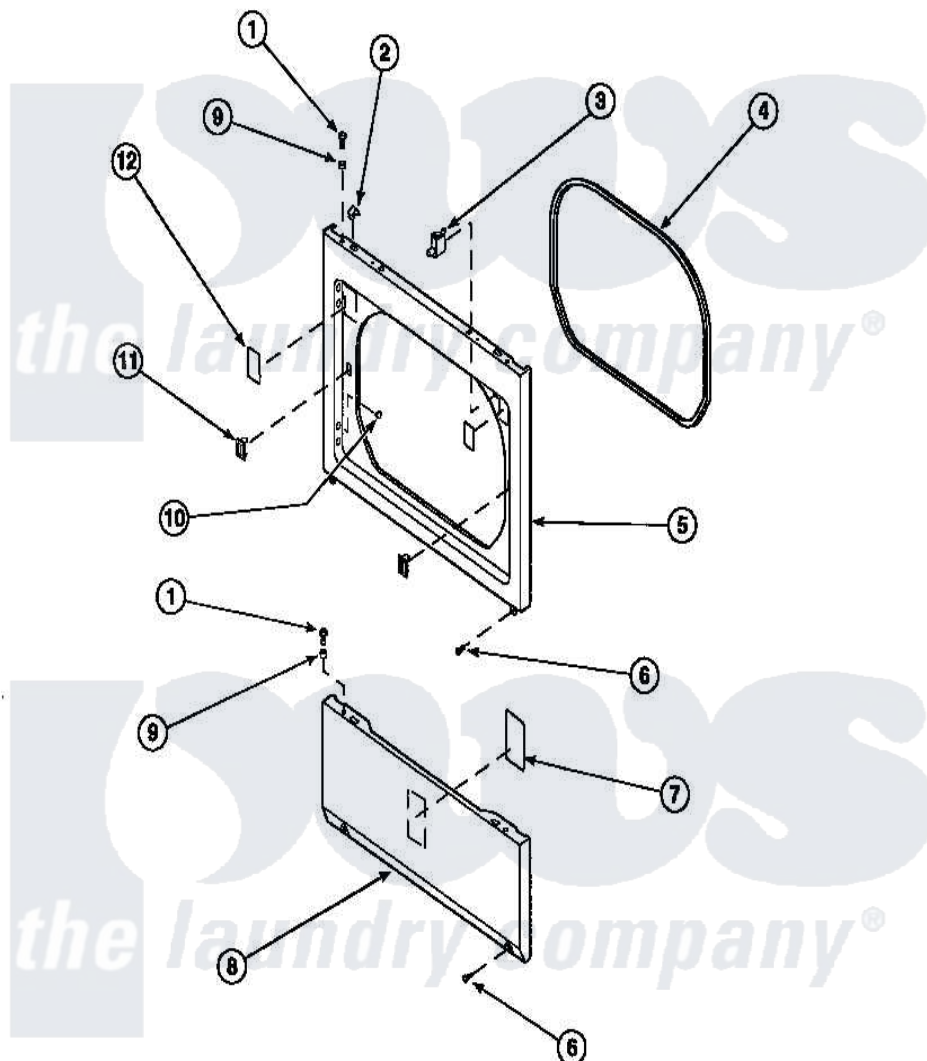

# Amana LG8153LB (BOM: PLG8153LB) 14 - LOWER ACCESS PANEL, FRONT PANEL AND SEAL

Amana Residential Amana LG8153LB (BOM: PLG8153LB) Dryer Parts Parts Diagram 14 - LOWER ACCESS PANEL, FRONT PANEL AND SEAL  
 Click on the part number to view part

Item	Original Part Number	Replaced By	Status	Part Description
1	32671	<a href="#">Y014874</a>		Screw, Idler Arm And Sleeve
2	56080	<a href="#">22001650</a>		Fastener, Spring
3	Y62872	<a href="#">W10169313</a>		Switch-Dor
4	<a href="#">500034</a>			Seal, Front Panel
6	33562	<a href="#">27001200</a>		Screw
7	500670		Not Available	STICKER NG OR MIXED GA
9	56079	<a href="#">505187</a>		Locator, Panel
10	500227	<a href="#">505295</a>		Screw, No.8ab-16 x 3/4 PH
11	54660	<a href="#">LA-1003</a>		Door Catch Kit
12	500281		Not Available	STICKER