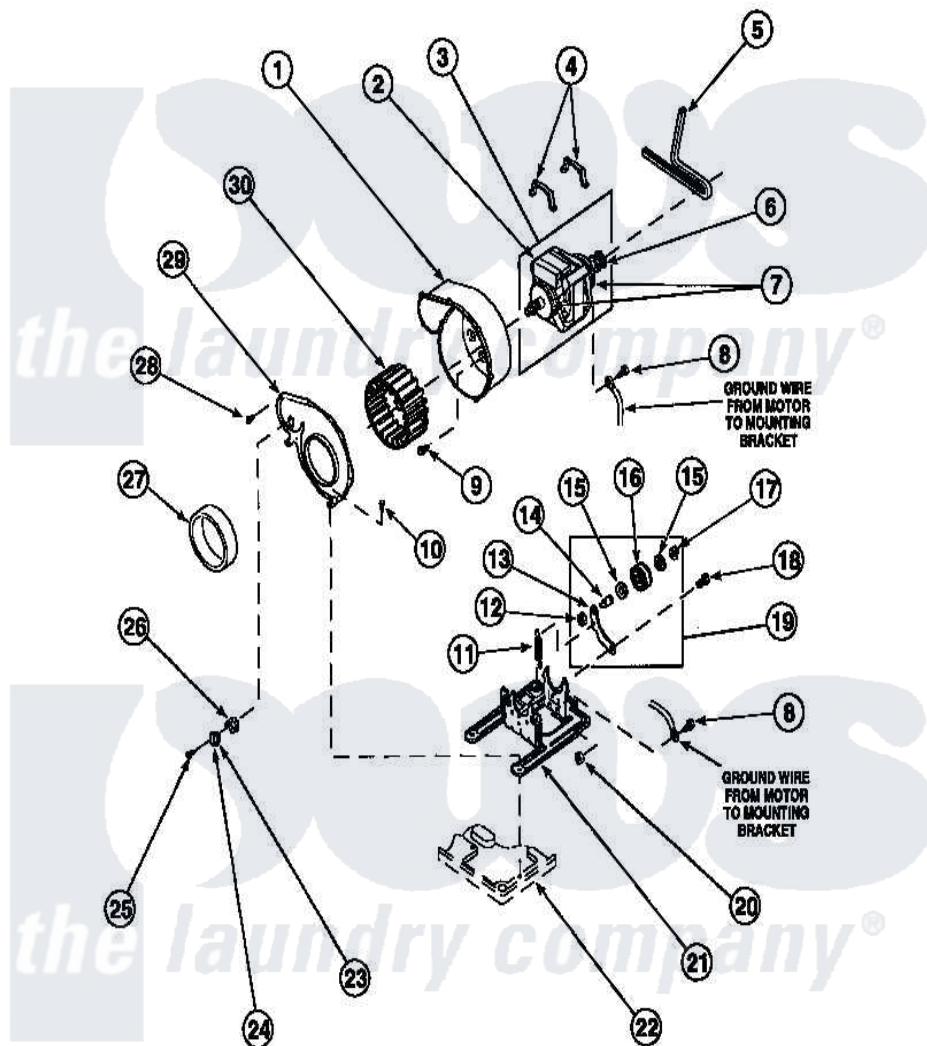

# Amana LG8153LB (BOM: PLG8153LB) 15 - MOTOR, EXHAUST FAN AND BELT

Amana Residential Amana LG8153LB (BOM: PLG8153LB) Dryer Parts Parts Diagram 15 - MOTOR, EXHAUST FAN AND BELT

[Click on the part number to view part](#)

Item	Original Part Number	Replaced By	Status	Part Description
1	<a href="#">56020</a>			Housing, Blower
2	501218		Not Available	MOTOR SWITCH (DOES NOT INCLUDE THERMAL PROT
3	501211	<a href="#">2200376</a>		Motor
4	Y58047	<a href="#">660658</a>		Clamp, Motor Mounting 343481 685441
5	59174	<a href="#">40111201</a>		Belt, Cylinder
6	<a href="#">500011</a>			Pulley, Motor
7	<a href="#">590P3</a>			Motor Hub Ring Kit
8	<a href="#">20530</a>			Screw, 10-24 x 3/8 Hex
9	Y31645	<a href="#">27001200</a>		Screw
10	33562	<a href="#">27001200</a>		Screw
11	<a href="#">56076</a>			Spring, Idler
12	56156	<a href="#">358160</a>		Nut
13	500910	<a href="#">37001144</a>		Assembly- Idler

14	<a href="#">56461</a>		Shaft
15	<a href="#">52549</a>		Washer, 501 ID X3/4 Odx
16	<a href="#">Y54414</a>		Assembly, Wheel And Bearing
17	<a href="#">23748</a>		Ring, Retaining
18	<a href="#">500824</a>		Screw, 1/4-20 Unc Hex
19	500269	<a href="#">37001287</a>	Assembly, Idler Lever/Shaft/Pulley
20	52566	<a href="#">27001225</a>	Nut, Jam Mid Lock 1/4-20
21	500822	<a href="#">503613</a>	Mount, Motor
22	<a href="#">500070</a>		Base, Dryer
24	<a href="#">503551</a>		Thermostat, Cycling
"	<a href="#">Y61372</a>		Thermostat
25	23222	<a href="#">3177991</a>	Screw
"	Y33561	<a href="#">489464</a>	Screw
26	61401	<a href="#">61623</a>	Thermostat, Heater-BR
27	<a href="#">500313</a>		Seal, Blower Housing
28	<a href="#">31260</a>		Screw, No.8 X 3/8 Ind H
29	500078	<a href="#">511969P</a>	Kit Blower Housing And Cover
30	56000	<a href="#">510139P</a>	Assembly Blower Fan Package