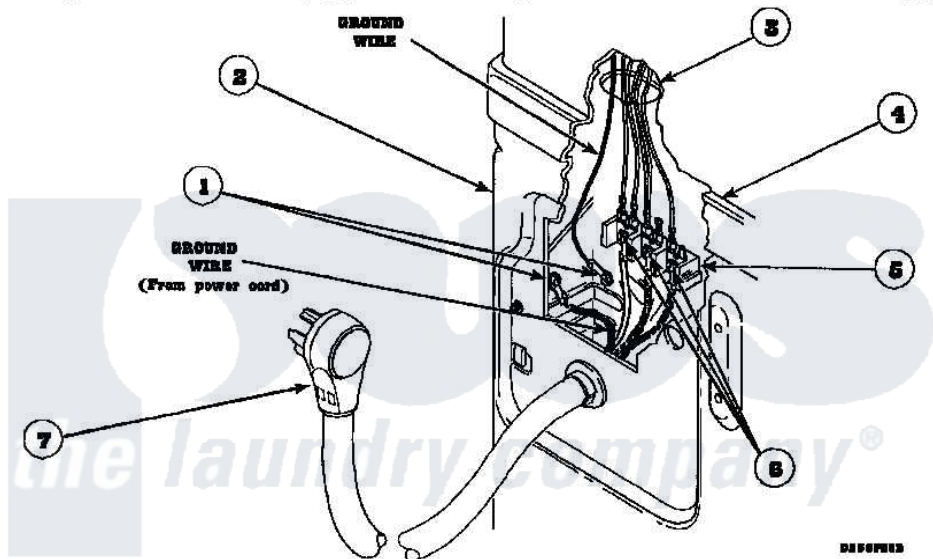

Amana LG8153LB (BOM: PLG8153LB) 17 - POWER CORDS

Amana [Residential Amana LG8153LB \(BOM: PLG8153LB\) Dryer Parts](#) Parts Diagram 17 - POWER CORDS
 Click on the part number to view part

Item	Original Part Number	Replaced By	Status	Part Description
1	502120	489069		Xxscrew, 10-12 X 1/2
"	20530			Screw, 10-24 x 3/8 Hex
2	500001P		Not Available	(ADD LETTER BEFORE "P" IN PART
3	500343		Not Available	PANEL, BACK(HOME HOOD)
4	500085P		Not Available	(ADD LETTER L-L, W-W TO PART N
6	Y61199	3400094		Screw, 10-32 X 3/8