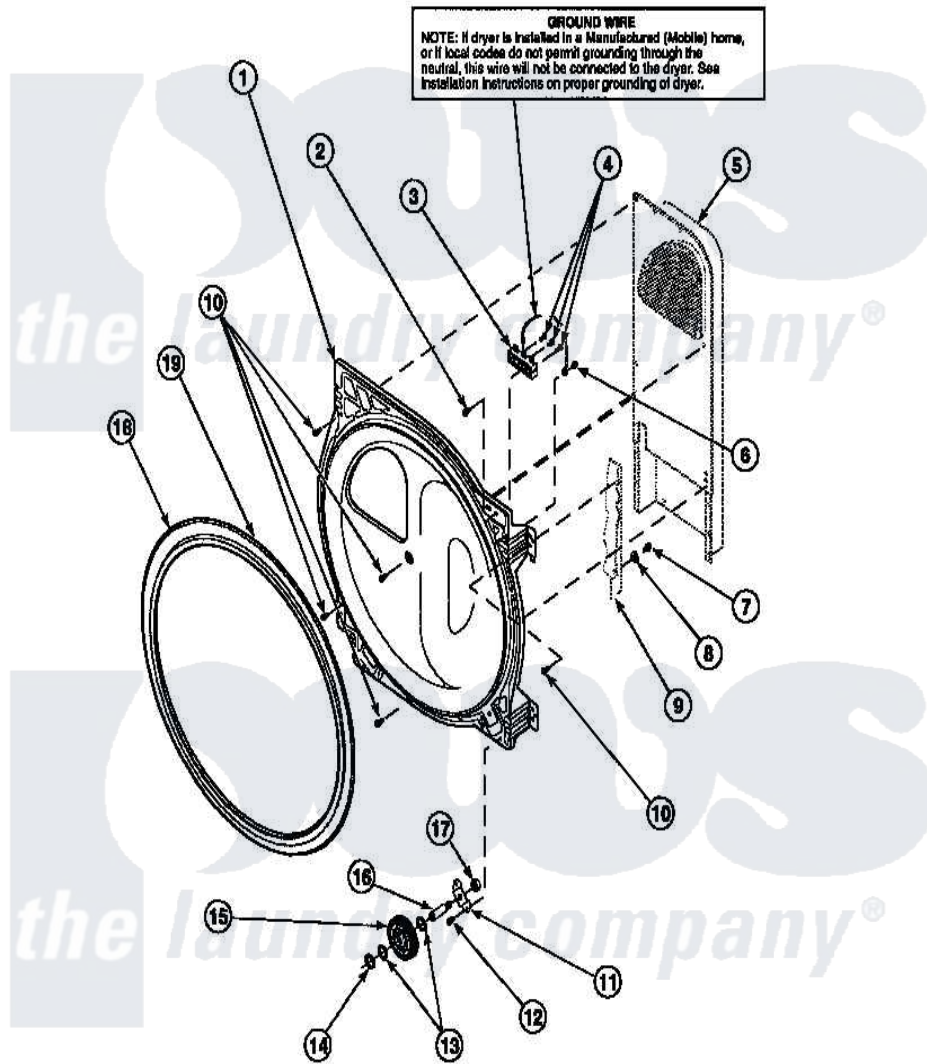

**Amana LG8153LB (BOM: PLG8153LB) 19 - REAR  
BLKHD/SEAL/CYLINDER ROLLER/TERM BLK**

Amana Residential Amana LG8153LB (BOM: PLG8153LB) Dryer Parts Parts Diagram 19 - REAR  
BLKHD/SEAL/CYLINDER ROLLER/TERM BLK  
Click on the part number to view part

Item	Original Part Number	Replaced By	Status	Part Description
1	Y501154		Not Available	ASSY, BULKHEAD
4	Y61199	<a href="#">3400094</a>		Screw, 10-32 X 3/8
5	500179P	<a href="#">503605</a>		Assembly, Heater Duct
6	<a href="#">20530</a>			Screw, 10-24 x 3/8 Hex
"	502120	<a href="#">489069</a>		Xxscrew, 10-12 X 1/2
7	<a href="#">20530</a>			Screw, 10-24 x 3/8 Hex
8	51474		Not Available	WASHER, 13/64IDX1/2ODX.
9	500001P		Not Available	(ADD LETTER BEFORE "P" IN PART
10	501668	<a href="#">503688</a>		Screw, 10B-16 X .34 I
11	500062	<a href="#">40113601</a>		Assembly, Roller Brkt
12	501668	<a href="#">503688</a>		Screw, 10B-16 X .34 I
13	<a href="#">52549</a>			Washer, 501 ID X3/4 Odx
14	<a href="#">23748</a>			Ring, Retaining
15	500214P	<a href="#">37001042</a>		Assembly, Cylinder Roller

16

[56461](#)

Shaft

17

56156

[358160](#)

Nut

18

501801

[37001132](#)

Seal, Cylinder

19

22506P

[511637P](#)

Adh Dow 737 Clr 3 Oz Tube