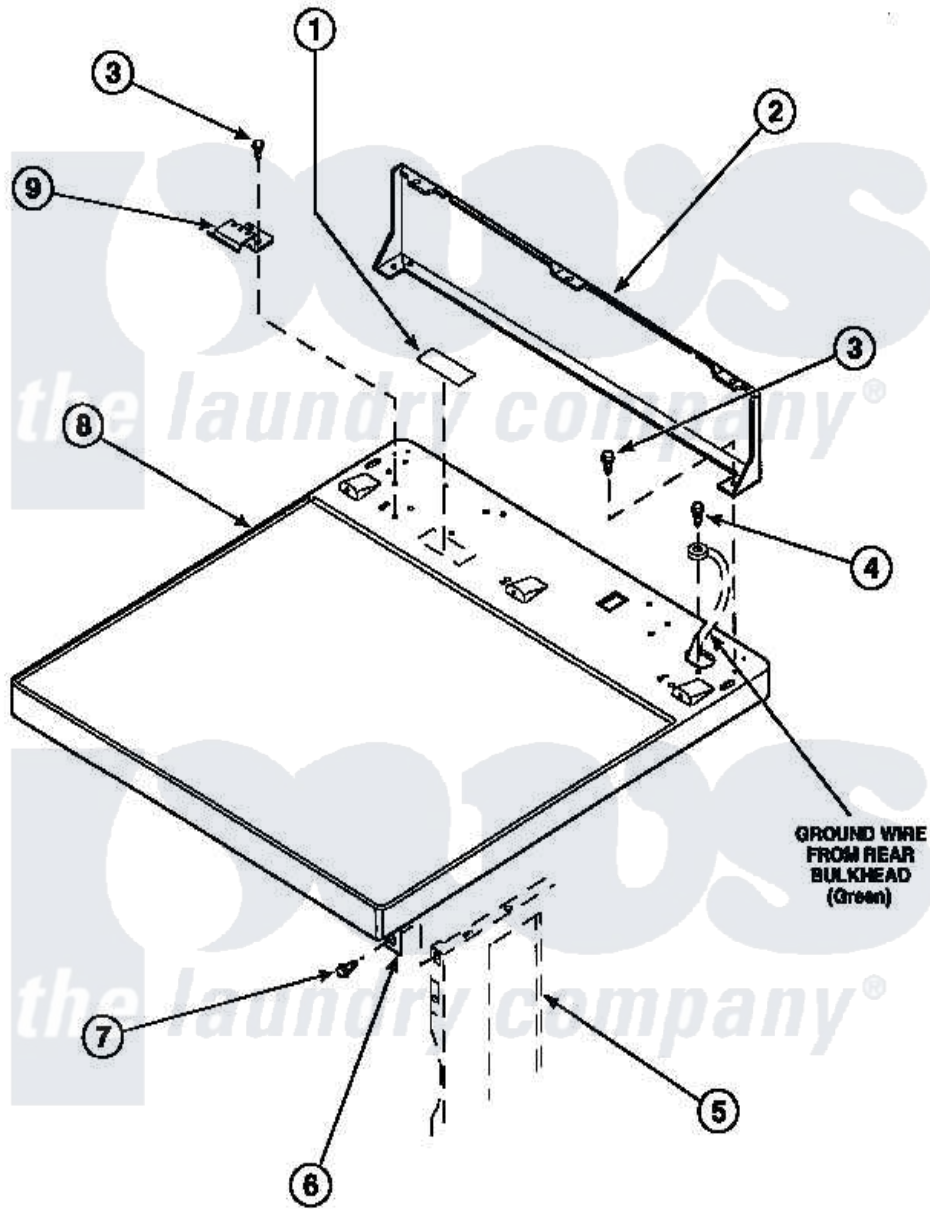

**Amana LG8153LM (BOM: PLG8153LM) 01 - CABINET TOP AND CONTROL HOOD REAR PANEL**

Amana Residential Amana LG8153LM (BOM: PLG8153LM) Dryer Parts Parts Diagram 01 - CABINET TOP AND CONTROL HOOD REAR PANEL  
 Click on the part number to view part

Item	Original Part Number	Replaced By	Status	Part Description
1	24903		Not Available	STICKER,DISCONNECT POW
2	500343		Not Available	PANEL,BACK(HOME HOOD)
3	501086	<a href="#">90767</a>		Screw, 8A X 3/8 HeX Washer Head Tapping
4	<a href="#">20530</a>			Screw, 10-24 x 3/8 Hex
5	500001P		Not Available	(ADD LETTER BEFORE "P" IN PART
6	500084	<a href="#">40130801</a>		Bracket, Top Mount
7	33562	<a href="#">27001200</a>		Screw
8	500085P		Not Available	(ADD LETTER L-L, W-W TO PART N
9	501241	<a href="#">Y503876</a>		Clip, Hold Down