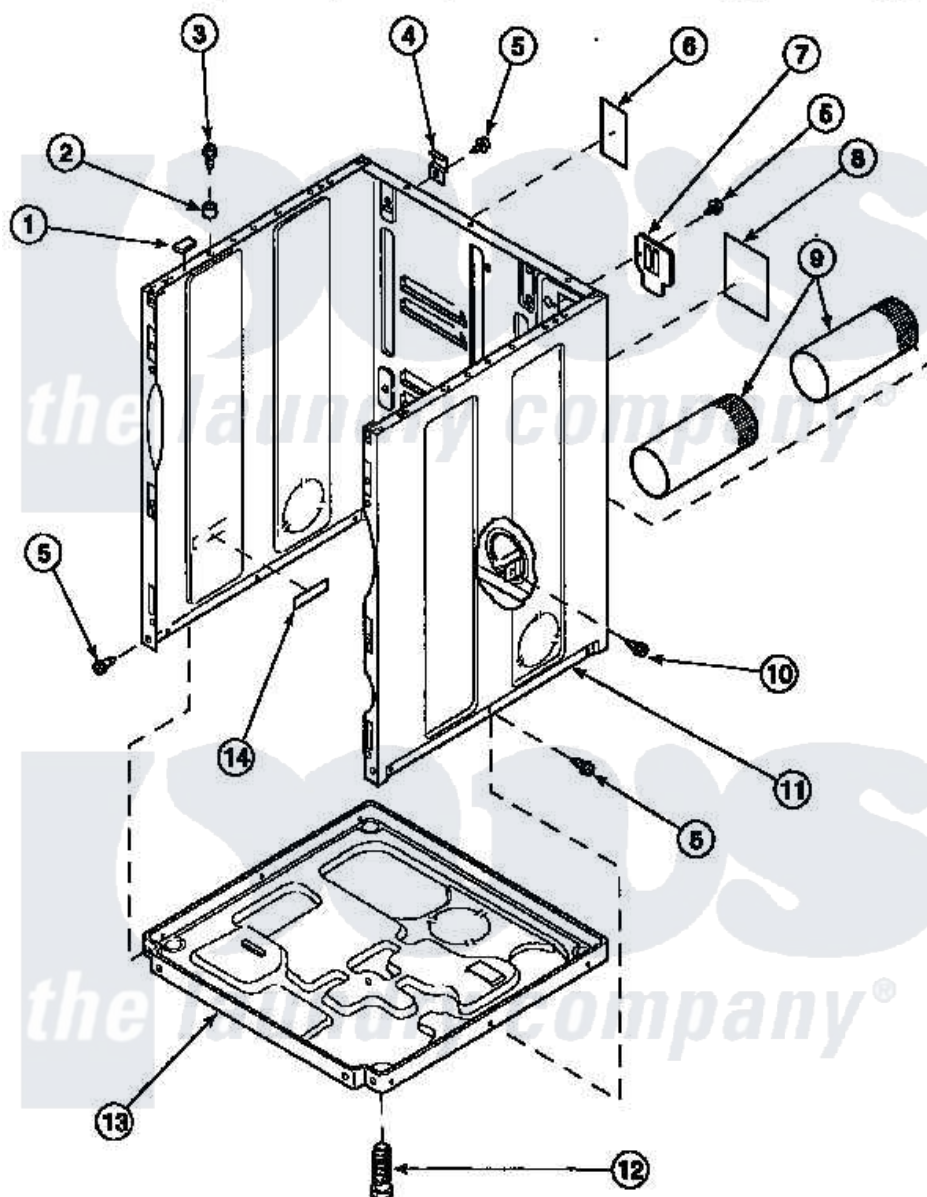

Amana LG8153LM (BOM: PLG8153LM) 02 - CABINET, EXHAUST DUCT AND BASE

Amana Residential Amana LG8153LM (BOM: PLG8153LM) Dryer Parts Parts Diagram 02 - CABINET, EXHAUST DUCT AND BASE

[Click on the part number to view part](#)

Item	Original Part Number	Replaced By	Status	Part Description
1	Y56128			Pad, Bumper
2	56079	505187		Locator, Panel
3	32671	Y014874		Screw, Idler Arm And Sleeve
4	500003			Hinge, Top
5	33562	27001200		Screw
6	500670		Not Available	STICKER NG OR MIXED GA
8	501289		Not Available	(ELECTRIC MODELS)
9	500064	505518		Duct, Exhaust
10	501668	503688		Screw, 10B-16 X .34 I
11	500001P		Not Available	(ADD LETTER BEFORE "P" IN PART
12	Y500101			Leg, Leveling
13	500070			Base, Dryer
NI	521P3			Kit, Flex Vent-Display
"	528P3			Directional Exhaust Kit