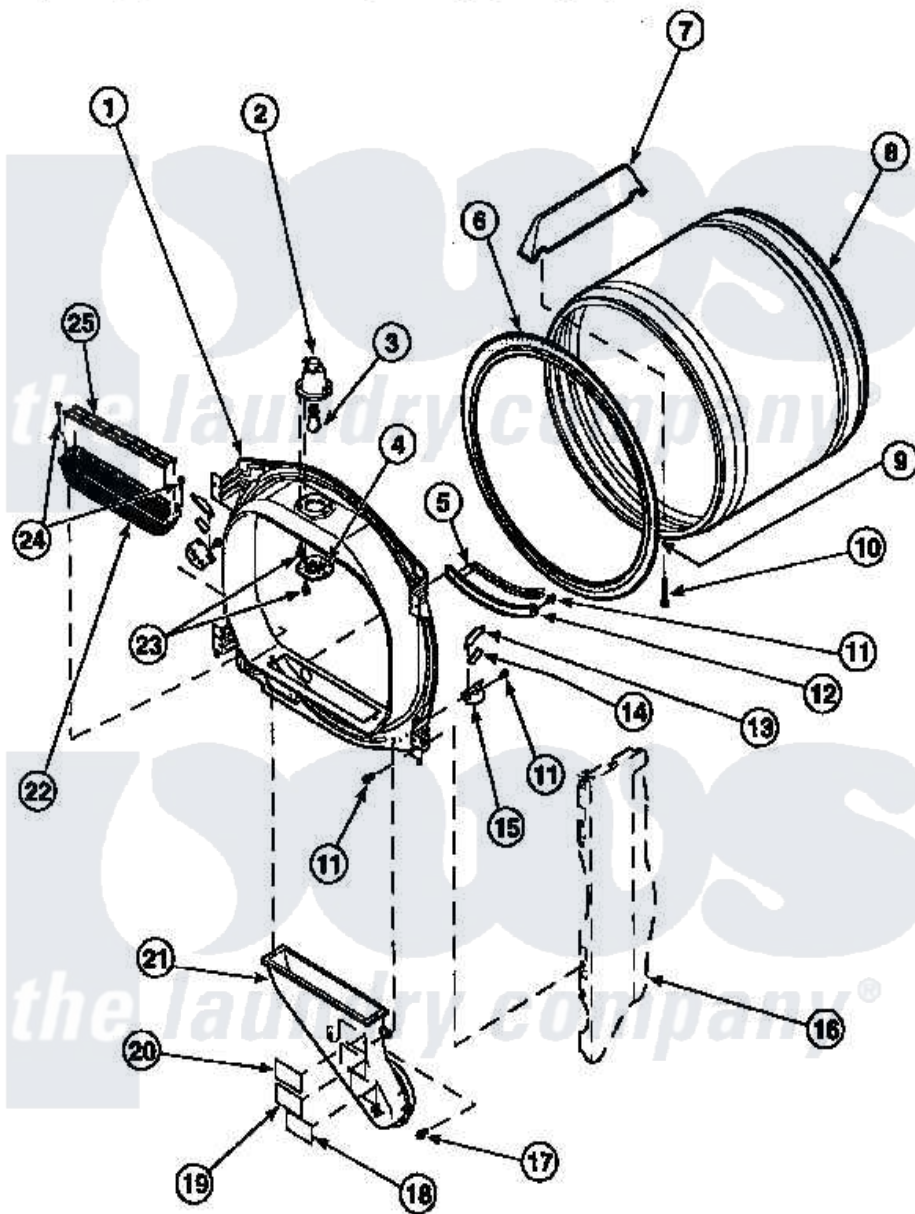

Amana LG8153LM (BOM: PLG8153LM) 03 - FR BLKHD, AIR DUCT, FELT SEAL & CYLINDER

Amana Residential Amana LG8153LM (BOM: PLG8153LM) Dryer Parts Parts Diagram 03 - FR BLKHD, AIR DUCT, FELT SEAL & CYLINDER

Click on the part number to view part

Item	Original Part Number	Replaced By	Status	Part Description
1	501556WP		Not Available	ASSY, BULK HEAD FRT COMP
"	501570WP		Not Available	ASSY BULKHEAD
2	500153		Not Available	CYLINDER LIGHT HOUSING
3	Y60954	67001316		Bulb, Light
4	500094		Not Available	LENS,DRUM LIGHT
6	501801	37001132		Seal, Cylinder
7	500022	510102		Baffle- SH
8	500735P		Not Available	ASSY,CYLINDER-HOME
9	22506P	511637P		Adh Dow 737 Clr 3 Oz Tube
10	Y62588			Screw, 10BT-12 X 1 Tap
11	502120	489069		Xxscrew, 10-12 X 1/2
13	501553	37001298		Glide- Dry
14	500121	510189		Pad Felt
15	501554	12002090		Bracket

16	50001P		Not Available	(ADD LETTER BEFORE "P" IN PART
17	Y31645	27001200		Screw
18	56259		Not Available	STICKER
19	500049		Not Available	STICKER
20	500314		Not Available	LABEL, WARNING
21	502231		Not Available	DUCT, HEAT
22	502140P			Filter, Lint Kit
23	500248	M0211530		Screw-SM No.8-18 X 3/8"
24	500226			Screw, 8b-16 x 5/8 Tap
25	502092			Cover, Lint Filter