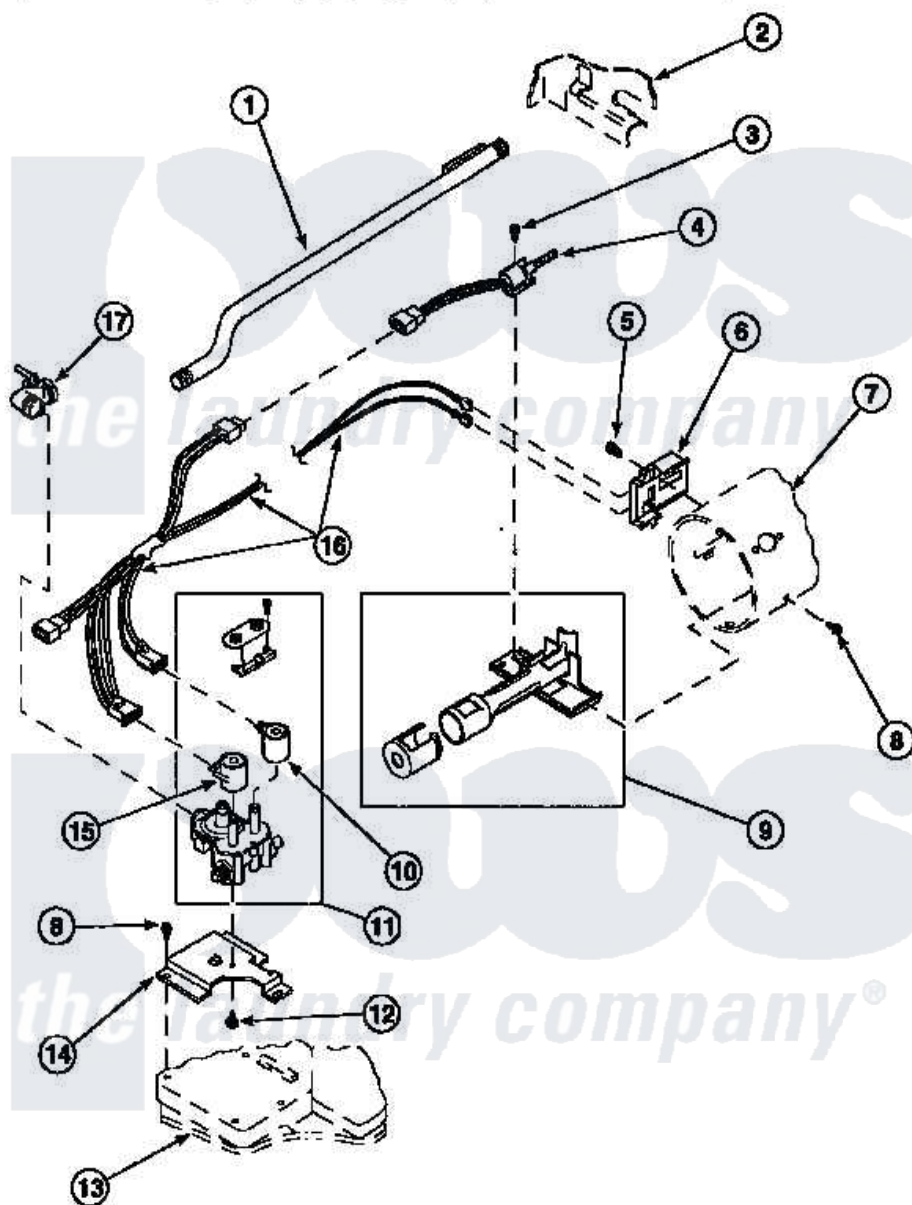

Amana LG8153LM (BOM: PLG8153LM) 04 - GAS VALVE, IGNITER & GAS CONVERSION KITS

Amana Residential Amana LG8153LM (BOM: PLG8153LM) Dryer Parts Parts Diagram 04 - GAS VALVE, IGNITER & GAS CONVERSION KITS

[Click on the part number to view part](#)

Item	Original Part Number	Replaced By	Status	Part Description
1	500647	510204		Pipe
2	500001P		Not Available	(ADD LETTER BEFORE "P" IN PART
3	51782		Not Available	SCREW, 6B-20X5/16
4	60868	37001308		Ignitor
5	23222	3177991		Screw
6	Y56231	338906		Radiant, Sensor
7	61974		Not Available	BURNER HOUSING
8	501668	503688		Screw, 10B-16 X .34 I
9	Y56234	37001304		Burner Ign
10	58804B	694540		Coil, 60 Hz
11	58804			Assembly, Valve-Gas-Single-
12	56124	3370225		Screw
13	500070			Base, Dryer
14	500821			Bracket, Mounting-Gas

15	58804A	306106	Coil, Holding And Booster--W
16	60641	37001007	Harness, Wire
17	Y56229	510205	Valve-Elbo
NI	501885		Not Available HARNESS, WIRE
"	501886		Not Available HARNESS WIRE
"	501400		Not Available ASSY,WIRING HARNESS
"	402P3		Kit, Conversion-NG