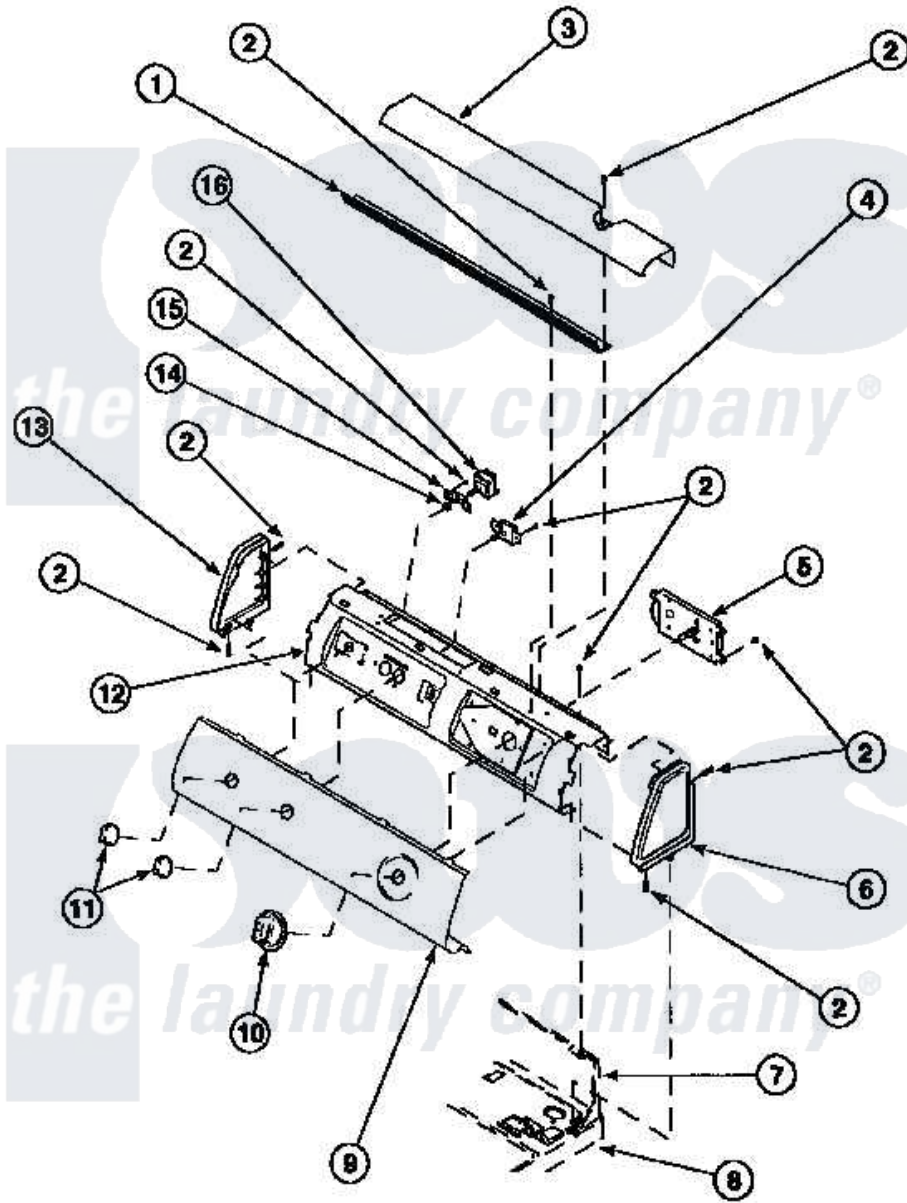

Amana LG8153LM (BOM: PLG8153LM) 05 - GRAPHIC PANEL, CONTROL HOOD AND CONTROLS

Amana Residential Amana LG8153LM (BOM: PLG8153LM) Dryer Parts Parts Diagram 05 - GRAPHIC PANEL, CONTROL HOOD AND CONTROLS
 Click on the part number to view part

Item	Original Part Number	Replaced By	Status	Part Description
1	500305		Not Available	DIFFUSER W/OUT HOLE
2	501086	90767		Screw, 8A X 3/8 HeX Washer Head Tapping
3	500303		Not Available	COVER, TOP
4	500823			Signal, Rotary
5	502967	502967P		Timer 5 Cycle Package
6	34817		Not Available	END CAP(RIGHT)
7	500343		Not Available	PANEL,BACK(HOME HOOD)
8	500085P		Not Available	(ADD LETTER L-L, W-W TO PART N
9	502630		Not Available	GRAPHIC PANEL
"	502206		Not Available	GRAPHIC PANEL
10	502220		Not Available	KNOB, TIMER
11	36701		Not Available	KNOB, TEMP
12	500300		Not Available	BRACKET,CONTROL SUPPORT-MECH