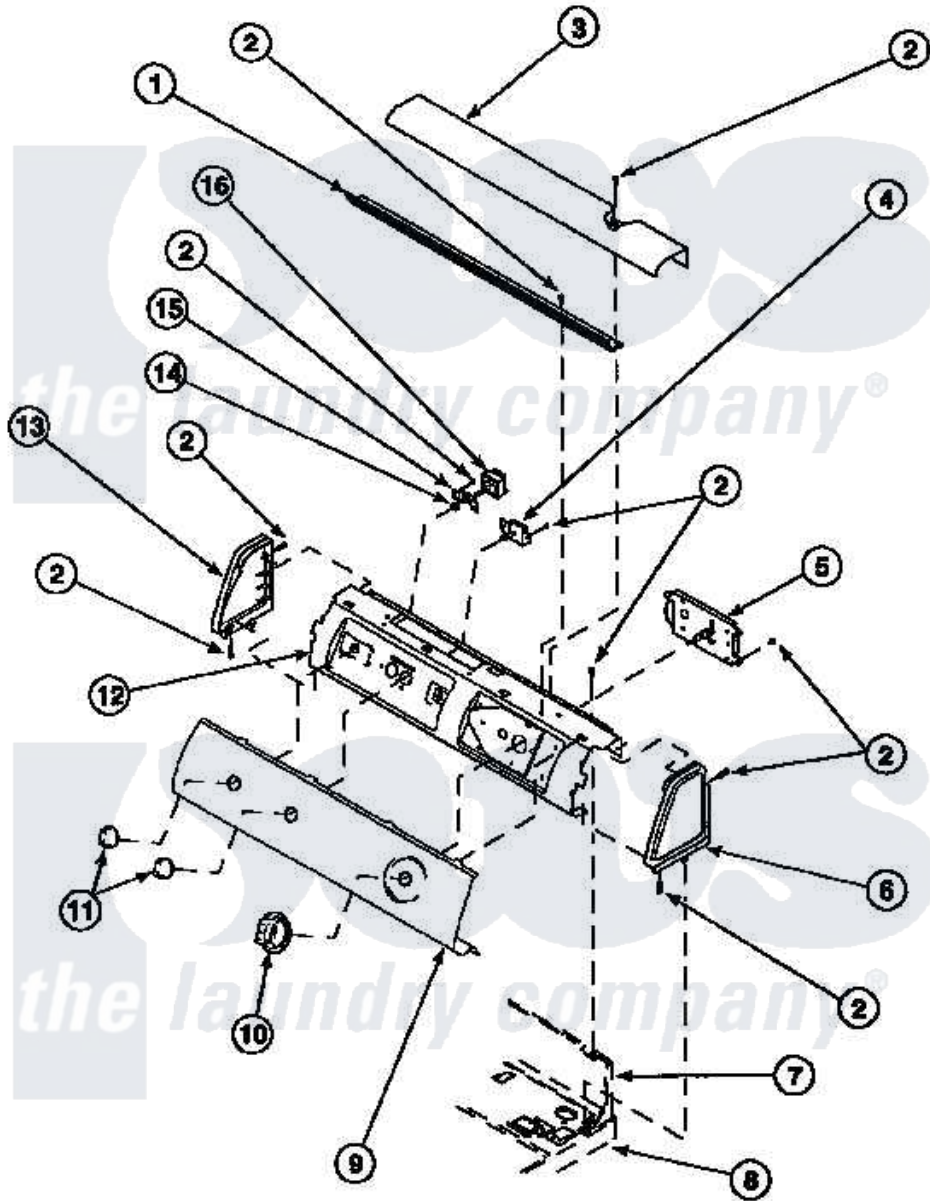

Amana LG8153LM (BOM: PLG8153LM) 06 - GRAPHIC PANEL, CONTROL HOOD AND CONTROLS

Amana Residential Amana LG8153LM (BOM: PLG8153LM) Dryer Parts Parts Diagram 06 - GRAPHIC PANEL, CONTROL HOOD AND CONTROLS
 Click on the part number to view part

Item	Original Part Number	Replaced By	Status	Part Description
1	500305		Not Available	DIFFUSER W/OUT HOLE
2	501086	90767		Screw, 8A X 3/8 HeX Washer Head Tapping
3	500303		Not Available	COVER, TOP
4	500823			Signal, Rotary
5	502967	502967P		Timer 5 Cycle Package
"	501881		Not Available	TIMER
6	34817		Not Available	END CAP(RIGHT)
7	500343		Not Available	PANEL,BACK(HOME HOOD)
8	500085P		Not Available	(ADD LETTER L-L, W-W TO PART N
10	502220		Not Available	KNOB, TIMER
11	36701		Not Available	KNOB, TEMP
12	500300		Not Available	BRACKET,CONTROL SUPPORT-MECH
13	34818		Not Available	END CAP(LEFT)