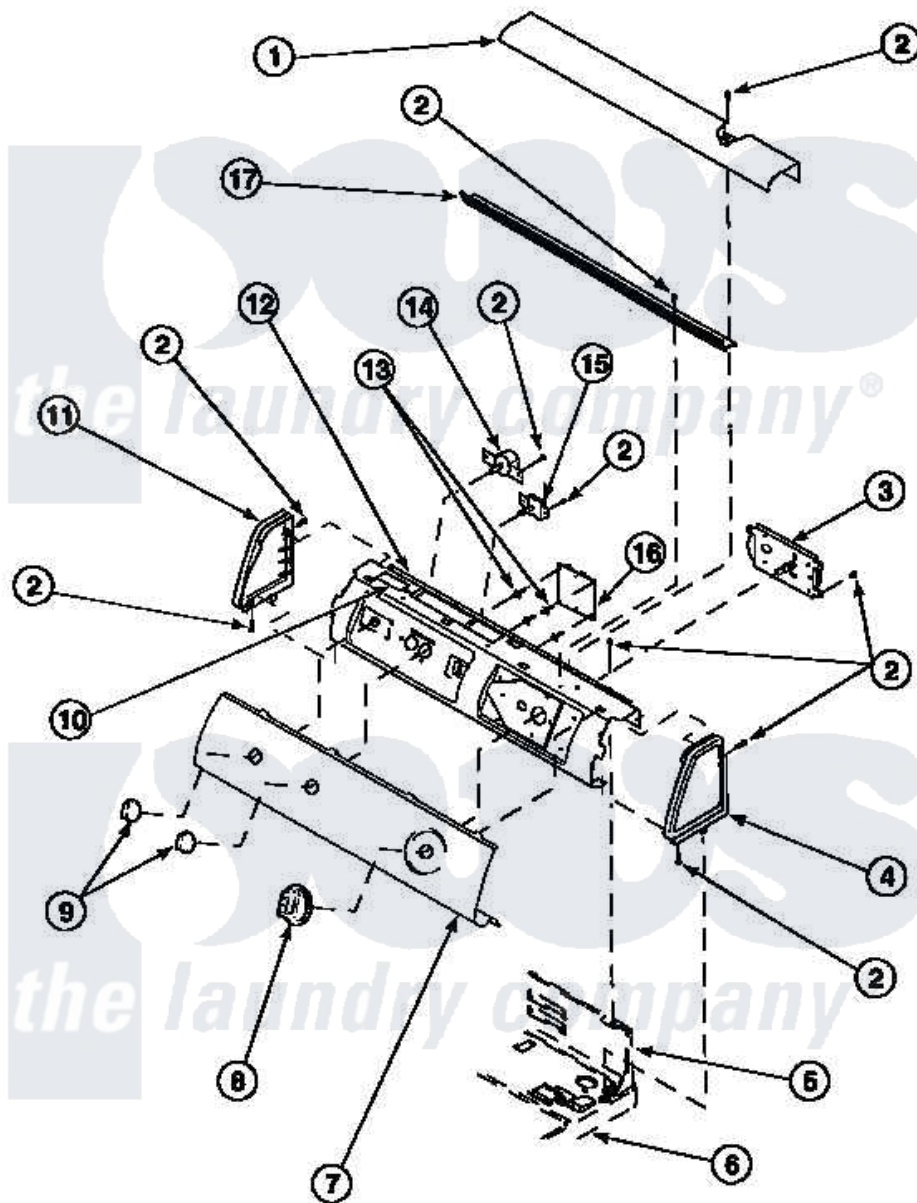

# Amana LG8153LM (BOM: PLG8153LM) 07 - GRAPHIC PANEL, CONTROL HOOD AND CONTROLS

Amana Residential Amana LG8153LM (BOM: PLG8153LM) Dryer Parts Parts Diagram 07 - GRAPHIC PANEL, CONTROL HOOD AND CONTROLS  
 Click on the part number to view part

Item	Original Part Number	Replaced By	Status	Part Description
1	500303		Not Available	COVER, TOP
2	501086	<a href="#">90767</a>		Screw, 8A X 3/8 HeX Washer Head Tapping
3	502967	<a href="#">502967P</a>		Timer 5 Cycle Package
"	501881		Not Available	TIMER
4	34817		Not Available	END CAP(RIGHT)
5	500343		Not Available	PANEL,BACK(HOME HOOD)
6	500085P		Not Available	(ADD LETTER L-L, W-W TO PART N
7	Y502213		Not Available	GRAPHIC PANEL
"	503127		Not Available	PANEL, GRAPHICS
8	502220		Not Available	KNOB, TIMER
9	36701		Not Available	KNOB, TEMP
10	24903		Not Available	STICKER,DISCONNECT POW
11	34818		Not Available	END CAP(LEFT)

12	500300	Not Available	BRACKET, CONTROL SUPPORT-MECH
14	<a href="#">62173</a>		Switch, Temperature Select
15	<a href="#">500823</a>		Signal, Rotary
17	500305	Not Available	DIFFUSER W/OUT HOLE