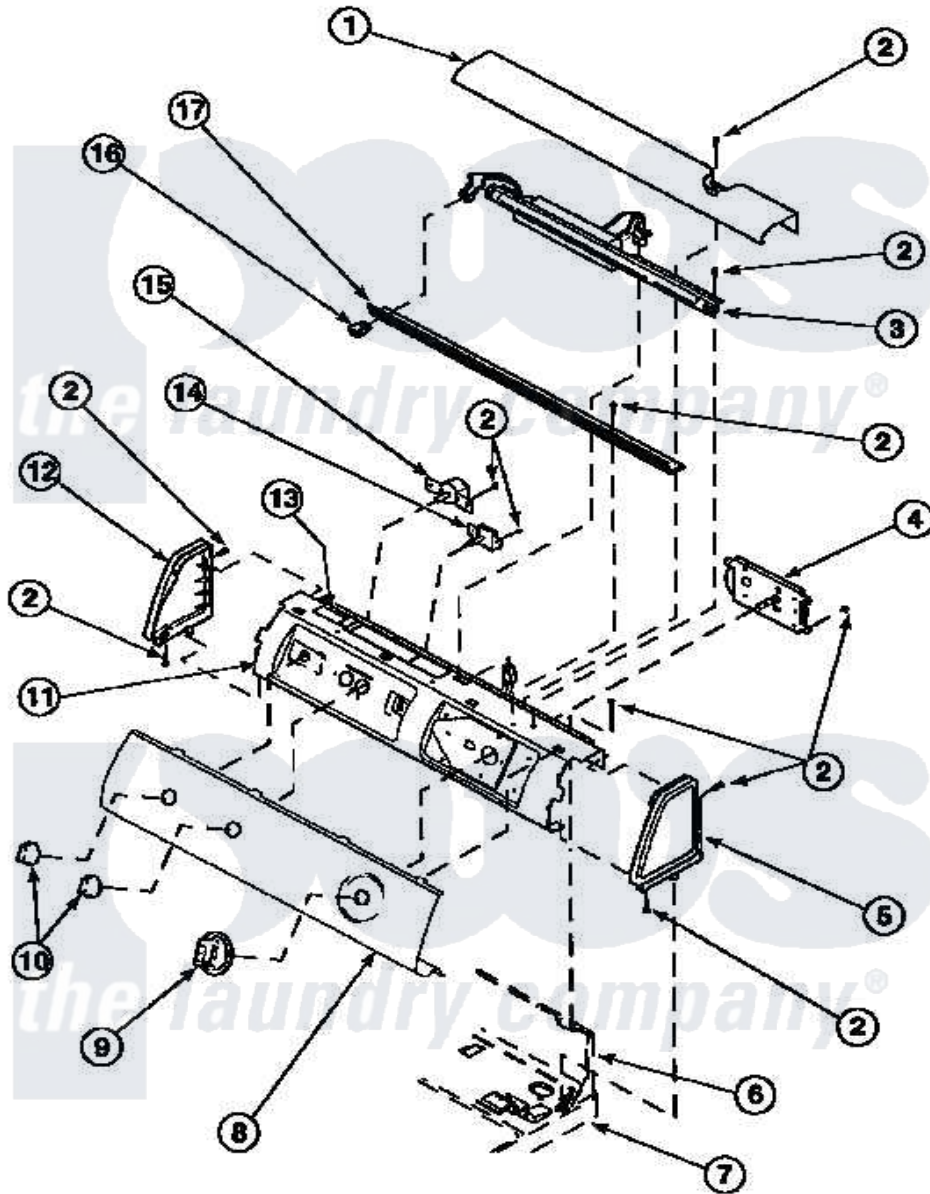

Amana LG8153LM (BOM: PLG8153LM) 08 - GRAPHIC PANEL, CONTROL HOOD AND CONTROLS

Amana Residential Amana LG8153LM (BOM: PLG8153LM) Dryer Parts Parts Diagram 08 - GRAPHIC PANEL, CONTROL HOOD AND CONTROLS
 Click on the part number to view part

Item	Original Part Number	Replaced By	Status	Part Description
1	500303		Not Available	COVER, TOP
2	501086	90767		Screw, 8A X 3/8 HeX Washer Head Tapping
4	502967	502967P		Timer 5 Cycle Package
5	34817		Not Available	END CAP(RIGHT)
6	500343		Not Available	PANEL,BACK(HOME HOOD)
7	500085P		Not Available	(ADD LETTER L-L, W-W TO PART N
9	502220		Not Available	KNOB, TIMER
10	36701		Not Available	KNOB, TEMP
11	500300		Not Available	BRACKET,CONTROL SUPPORT-MECH
12	34818		Not Available	END CAP(LEFT)
13	24903		Not Available	STICKER,DISCONNECT POW
14	500823			Signal, Rotary