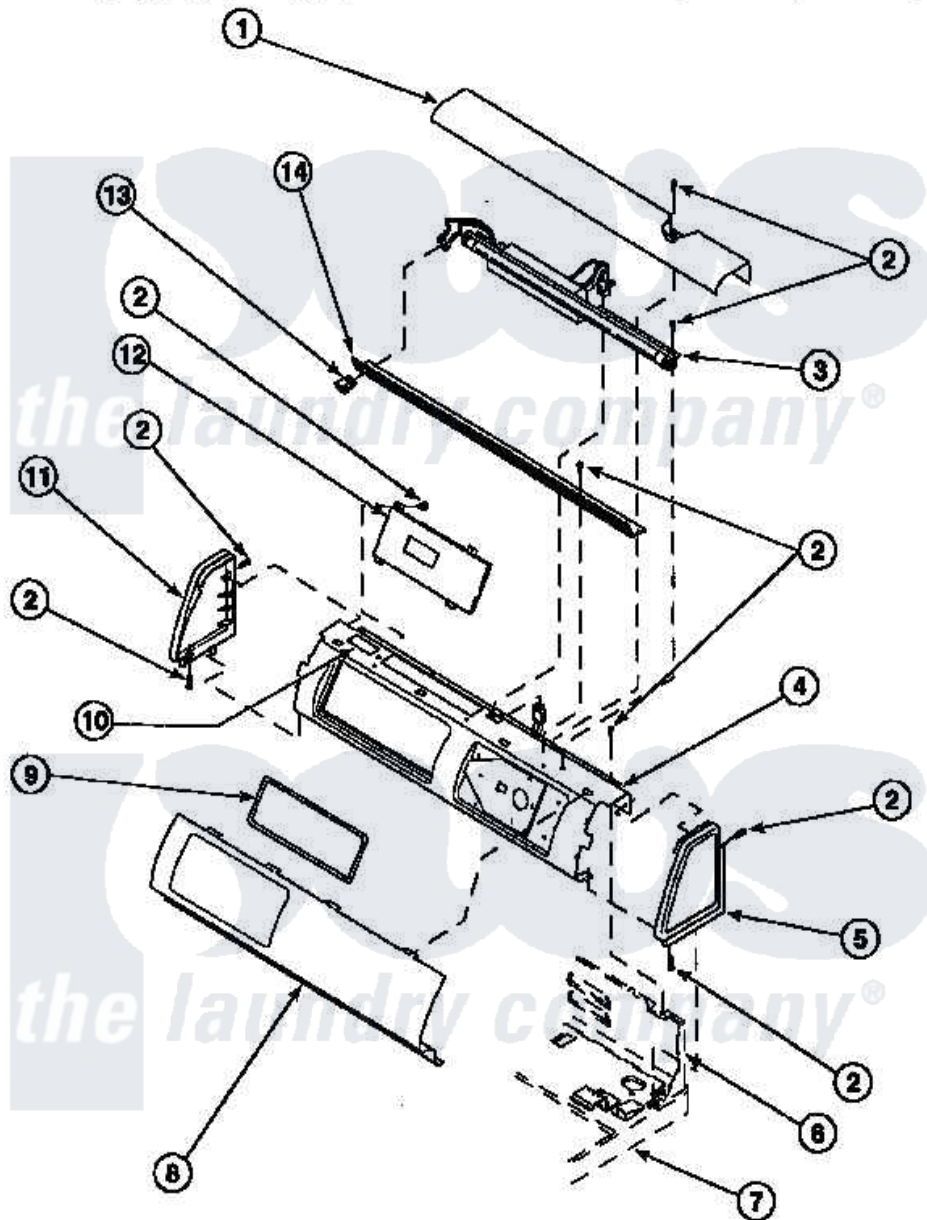

# Amana LG8153LM (BOM: PLG8153LM) 09 - GRAPHIC PANEL, CONTROL HOOD AND CONTROLS

Amana Residential Amana LG8153LM (BOM: PLG8153LM) Dryer Parts Parts Diagram 09 - GRAPHIC PANEL, CONTROL HOOD AND CONTROLS  
 Click on the part number to view part

Item	Original Part Number	Replaced By	Status	Part Description
1	500303		Not Available	COVER, TOP
2	501086	<a href="#">90767</a>		Screw, 8A X 3/8 HeX Washer Head Tapping
5	34817		Not Available	END CAP(RIGHT)
6	500343		Not Available	PANEL,BACK(HOME HOOD)
7	500085P		Not Available	(ADD LETTER L-L, W-W TO PART N
10	24903		Not Available	STICKER,DISCONNECT POW
11	34818		Not Available	END CAP(LEFT)