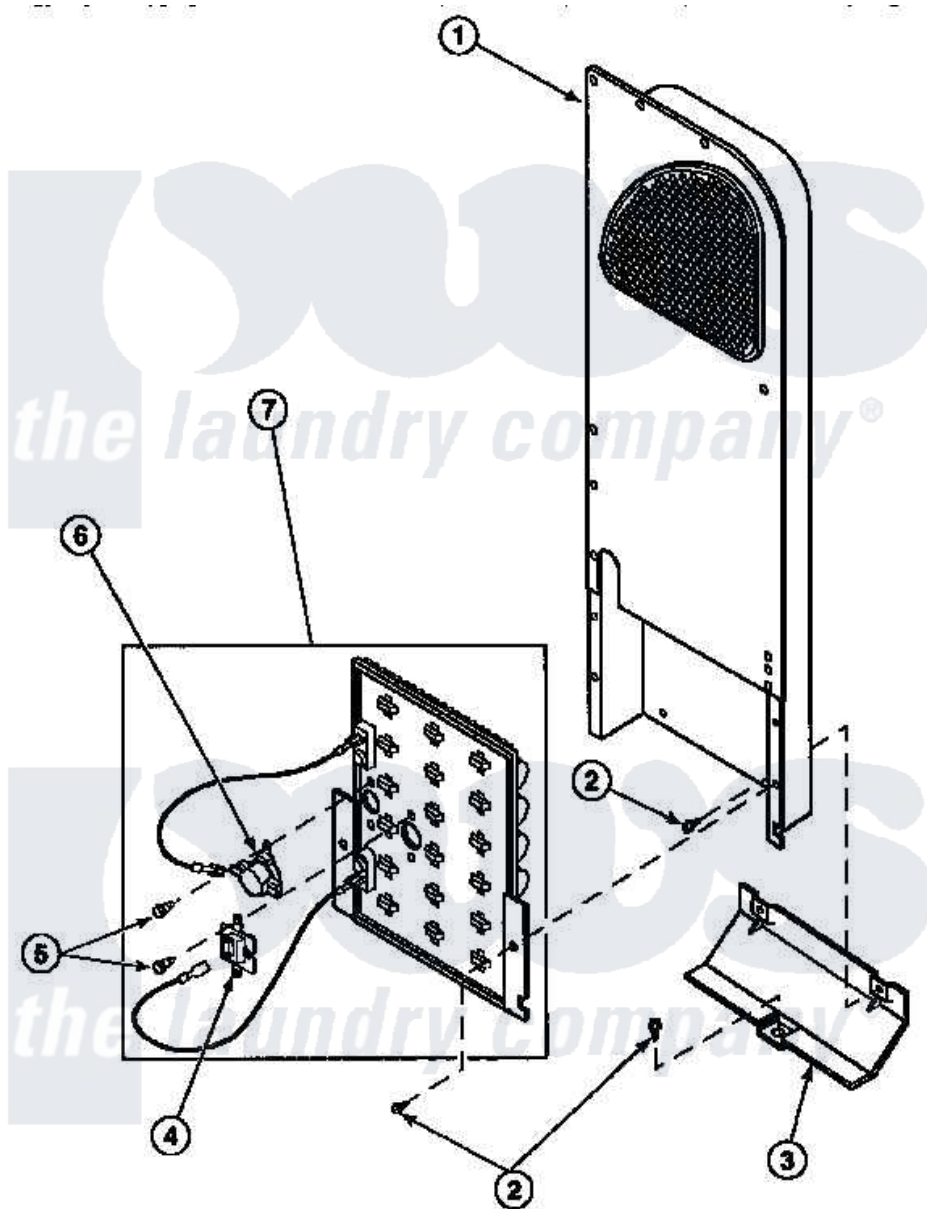

**Amana LG8153LM (BOM: PLG8153LM) 10 - HEATER BOX ASSY
ORIGINALLY ON ELEC DRYER**

Amana Residential Amana LG8153LM (BOM: PLG8153LM) Dryer Parts Parts Diagram 10 - HEATER BOX ASSY
ORIGINALLY ON ELEC DRYER
Click on the part number to view part

Item	Original Part Number	Replaced By	Status	Part Description
1	500179P	503605		Assembly, Heater Duct
2	501668	503688		Screw, 10B-16 X .34 I
3	60952		Not Available	SHIELD,HEAT DUCT
5	23222	3177991		Screw