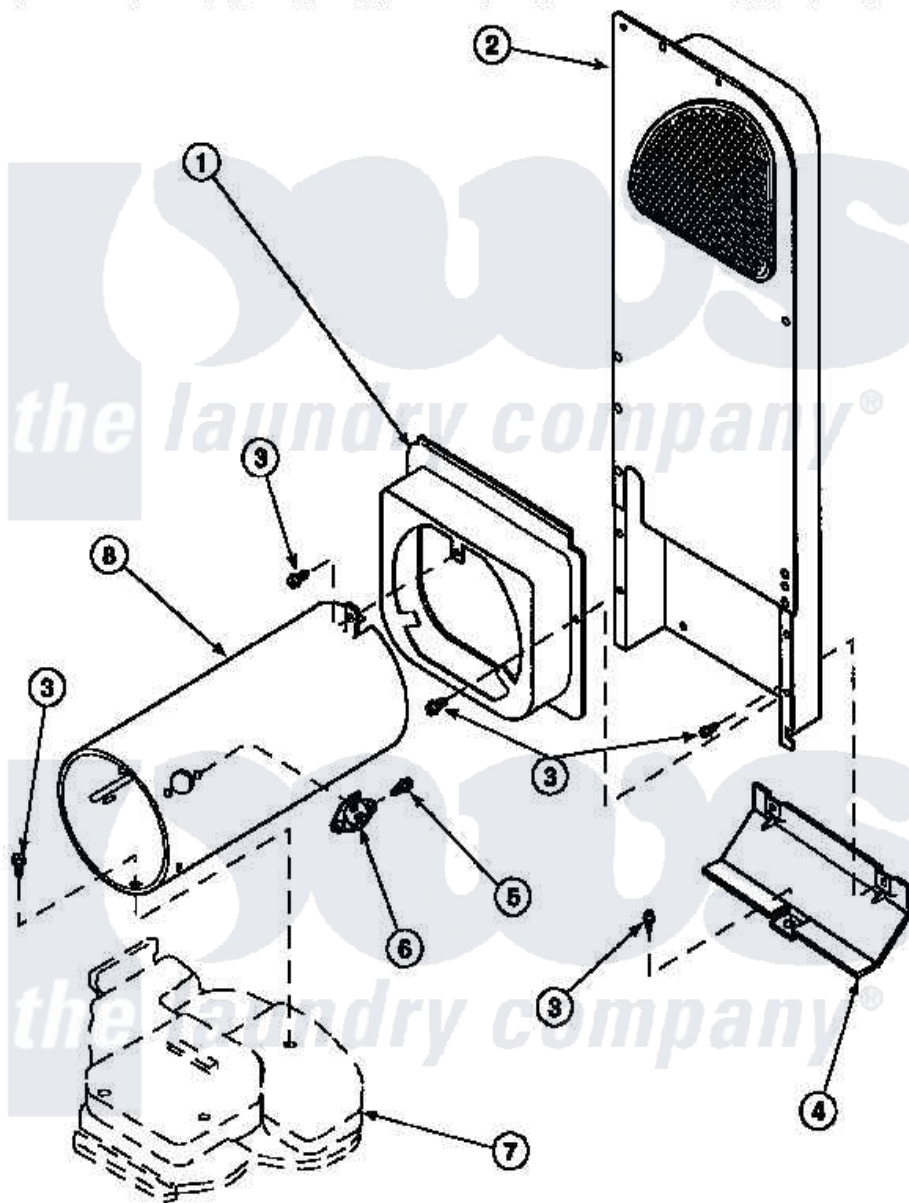

**Amana LG8153LM (BOM: PLG8153LM) 11 - HEATER BOX ASSY
ORIGINALLY ON GAS DRYER**

Amana Residential Amana LG8153LM (BOM: PLG8153LM) Dryer Parts Parts Diagram 11 - HEATER BOX ASSY
ORIGINALLY ON GAS DRYER
Click on the part number to view part

| Item | Original Part Number | Replaced By | Status | Part Description |
|------|------------------------|------------------------|---------------|-----------------------|
| 1 | 500122 | 510101 | | Shroud Heat Duct |
| 2 | 500179P | 503605 | | Assembly, Heater Duct |
| 3 | 501668 | 503688 | | Screw, 10B-16 X .34 I |
| 4 | 60952 | | Not Available | SHIELD,HEAT DUCT |
| 5 | 51782 | | Not Available | SCREW, 6B-20X5/16 |
| 6 | Y61886 | | | Thermostat, Limit-Blk |
| 7 | 500070 | | | Base, Dryer |
| 8 | 61974 | | Not Available | BURNER HOUSING |