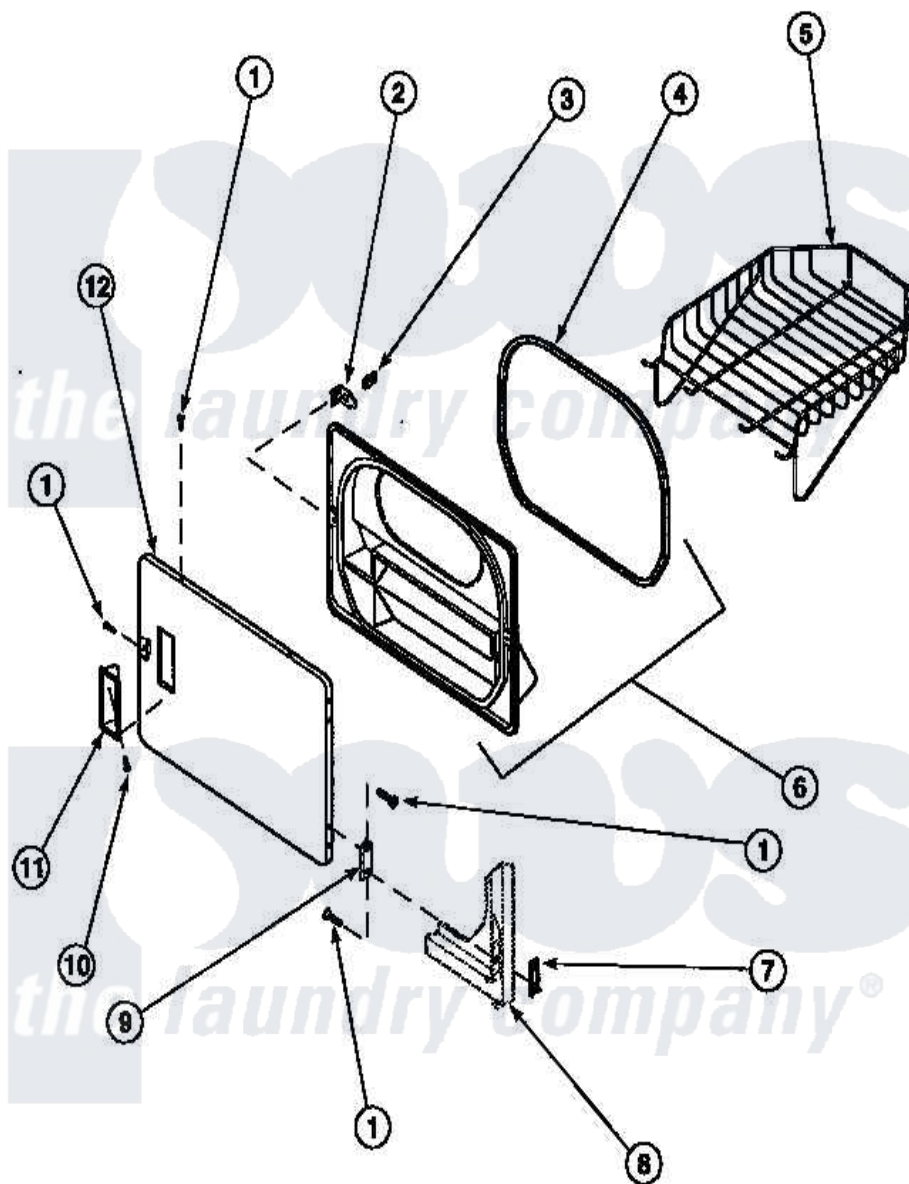

Amana LG8153LM (BOM: PLG8153LM) 13 - LOADING DOOR WITH DRYING RACK

Amana Residential Amana LG8153LM (BOM: PLG8153LM) Dryer Parts Parts Diagram 13 - LOADING DOOR WITH DRYING RACK

[Click on the part number to view part](#)

Item	Original Part Number	Replaced By	Status	Part Description
1	500226			Screw, 8b-16 x 5/8 Tap
2	500223	40116201		Bracket, Door Strike
3	500039	510181		Strike Doormetal
4	500200		Not Available	SEAL,DOOR
5	501295P		Not Available	RACK, DRYING
6	500199		Not Available	ASSY,LINER & SEAL
7	500236			Clip, Door Hinge Mount
9	500041	Y503676		Hinge, Door And Top
10	500297	8281236		Screw
11	500042		Not Available	DOOR PULL
NI	500035		Not Available	COMPLETE LOADING DOOR ASSEMBLY