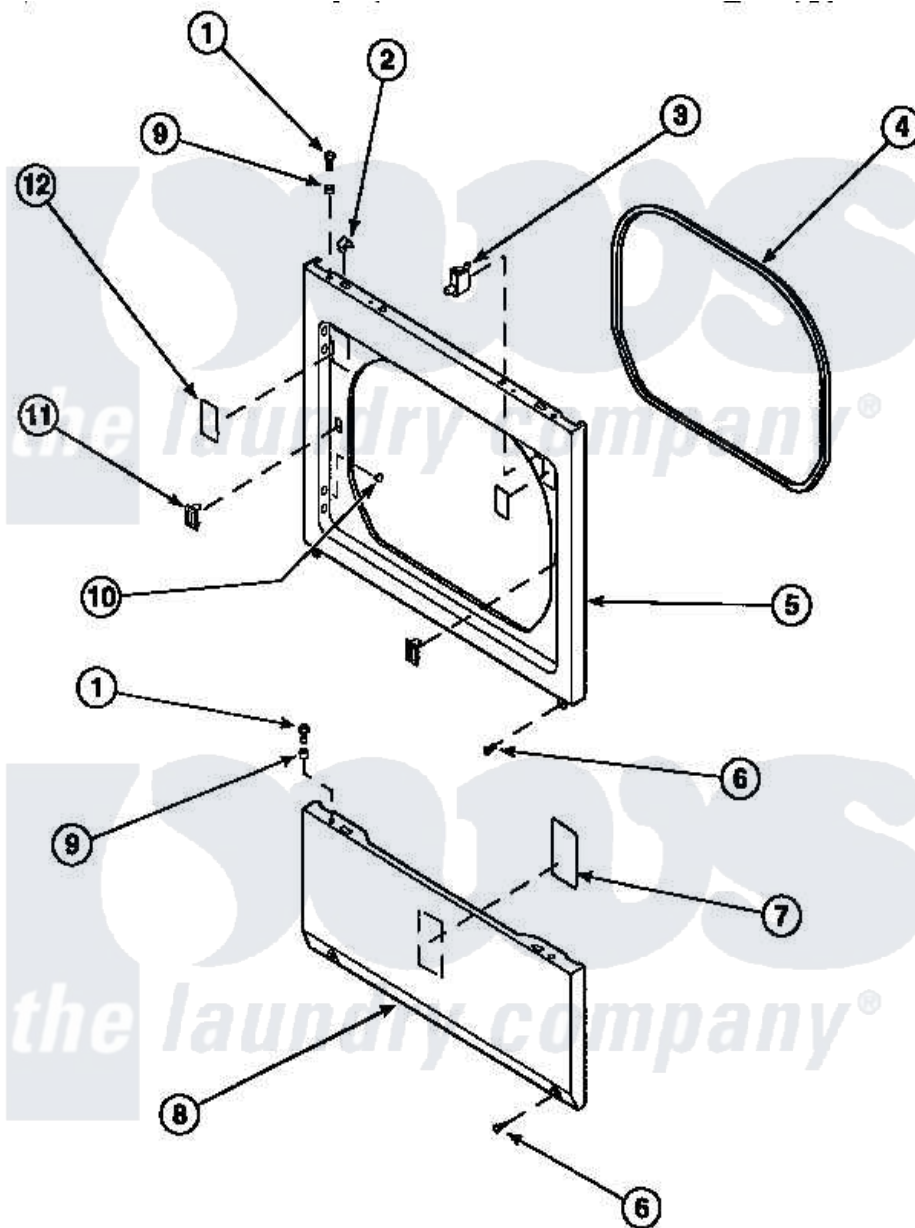

Amana LG8153LM (BOM: PLG8153LM) 14 - LOWER ACCESS PANEL, FRONT PANEL AND SEAL

Amana Residential Amana LG8153LM (BOM: PLG8153LM) Dryer Parts Parts Diagram 14 - LOWER ACCESS PANEL, FRONT PANEL AND SEAL
 Click on the part number to view part

Item	Original Part Number	Replaced By	Status	Part Description
1	32671	Y014874		Screw, Idler Arm And Sleeve
2	56080	22001650		Fastener, Spring
3	Y62872	W10169313		Switch-Dor
4	500034			Seal, Front Panel
6	33562	27001200		Screw
7	500670		Not Available	STICKER NG OR MIXED GA
9	56079	505187		Locator, Panel
10	500227	505295		Screw, No.8ab-16 x 3/4 PH
11	54660	LA-1003		Door Catch Kit
12	500281		Not Available	STICKER