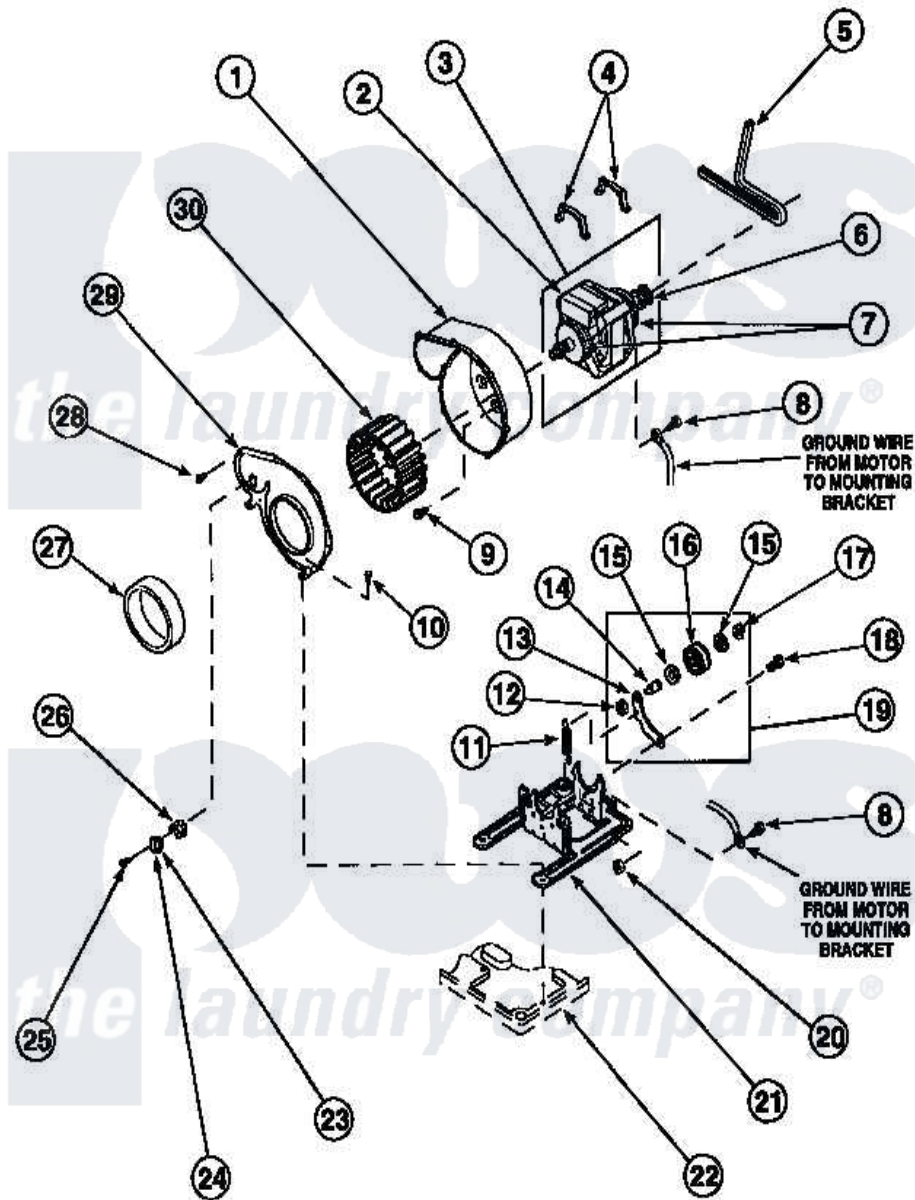

Amana LG8153LM (BOM: PLG8153LM) 15 - MOTOR, EXHAUST FAN AND BELT

Amana Residential Amana LG8153LM (BOM: PLG8153LM) Dryer Parts Parts Diagram 15 - MOTOR, EXHAUST FAN AND BELT

Click on the part number to view part

Item	Original Part Number	Replaced By	Status	Part Description
1	56020			Housing, Blower
2	501218		Not Available	MOTOR SWITCH (DOES NOT INCLUDE THERMAL PROT
3	501211	2200376		Motor
4	Y58047	660658		Clamp, Motor Mounting 343481 685441
5	59174	40111201		Belt, Cylinder
6	500011			Pulley, Motor
7	590P3			Motor Hub Ring Kit
8	20530			Screw, 10-24 x 3/8 Hex
9	Y31645	27001200		Screw
10	33562	27001200		Screw
11	56076			Spring, Idler
12	56156	358160		Nut
13	500910	37001144		Assembly- Idler

14	56461		Shaft
15	52549		Washer, 501 ID X3/4 Odx
16	Y54414		Assembly, Wheel And Bearing
17	23748		Ring, Retaining
18	500824		Screw, 1/4-20 Unc Hex
19	500269	37001287	Assembly, Idler Lever/Shaft/Pulley
20	52566	27001225	Nut, Jam Mid Lock 1/4-20
21	500822	503613	Mount, Motor
22	500070		Base, Dryer
24	503551		Thermostat, Cycling
"	56410		Thermostat
"	Y61372		Thermostat
25	Y33561	489464	Screw
"	23222	3177991	Screw
26	61401	61623	Thermostat, Heater-BR
27	500313		Seal, Blower Housing
28	31260		Screw, No.8 X 3/8 Ind H
29	500078	511969P	Kit Blower Housing And Cover
30	56000	510139P	Assembly Blower Fan Package