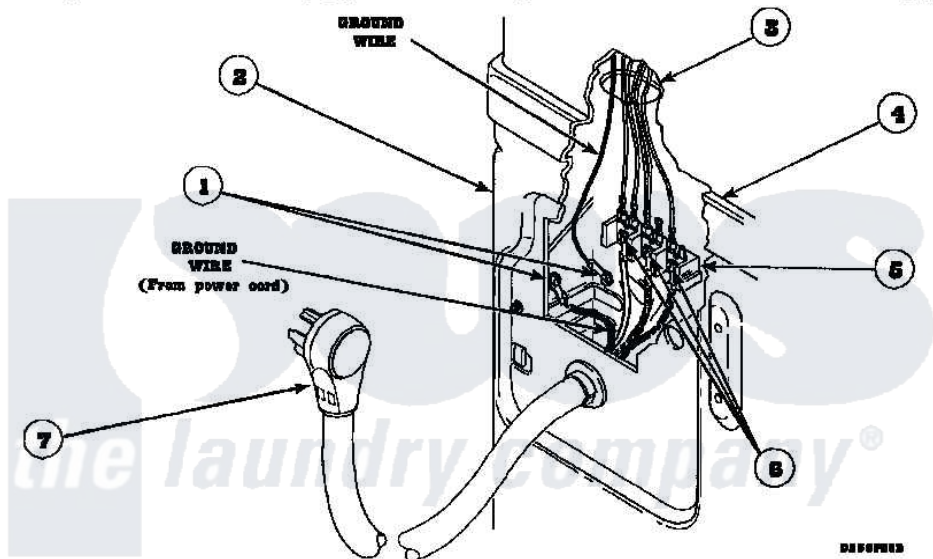

Amana LG8153LM (BOM: PLG8153LM) 17 - POWER CORDS

Amana Residential Amana LG8153LM (BOM: PLG8153LM) Dryer Parts Parts Diagram 17 - POWER CORDS
 Click on the part number to view part

Item	Original Part Number	Replaced By	Status	Part Description
1	502120	489069		Xxscrew, 10-12 X 1/2
"	20530			Screw, 10-24 x 3/8 Hex
2	500001P		Not Available	(ADD LETTER BEFORE "P" IN PART
3	500343		Not Available	PANEL, BACK(HOME HOOD)
4	500085P		Not Available	(ADD LETTER L-L, W-W TO PART N
6	Y61199	3400094		Screw, 10-32 X 3/8