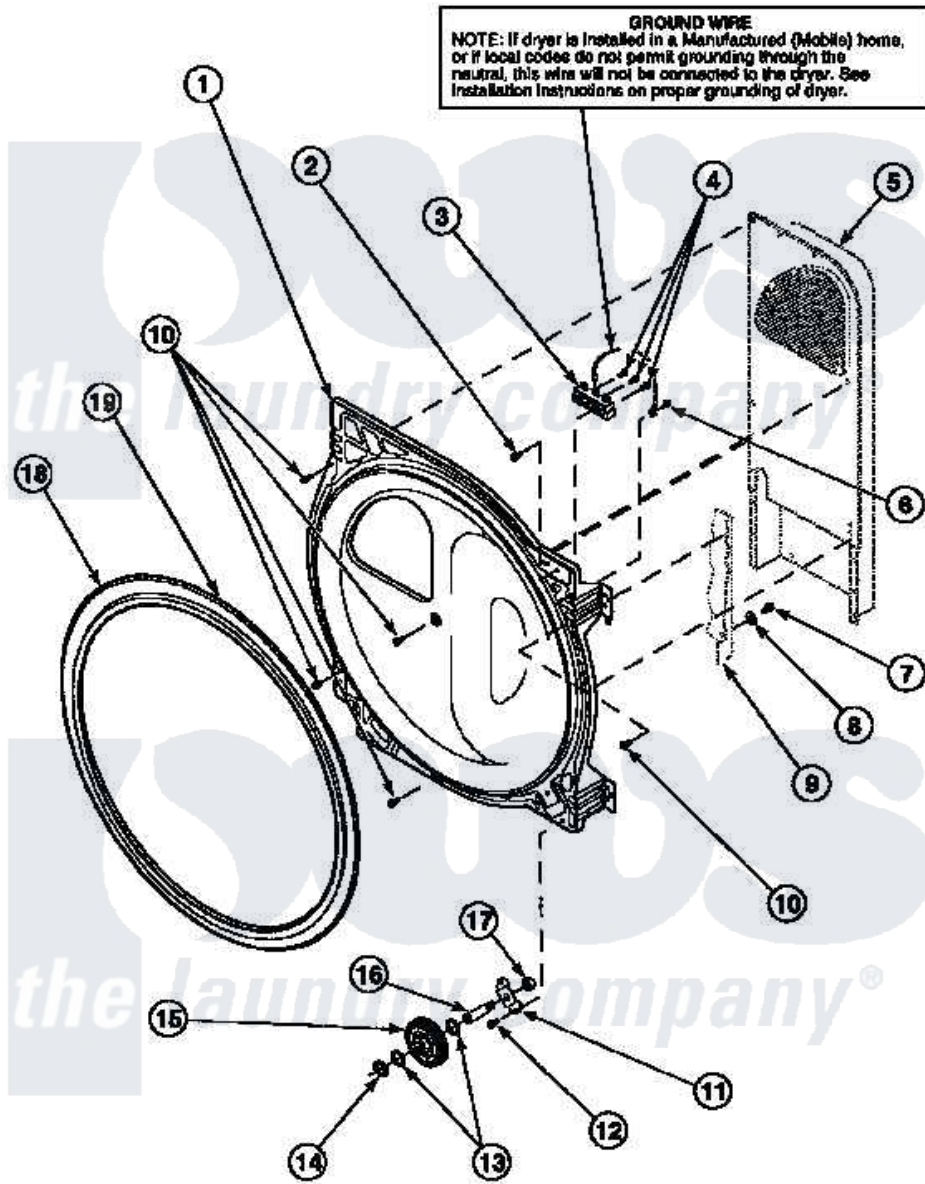

**Amana LG8153LM (BOM: PLG8153LM) 19 - REAR  
BLKHD/SEAL/CYLINDER ROLLER/TERM BLK**

Amana Residential Amana LG8153LM (BOM: PLG8153LM) Dryer Parts Parts Diagram 19 - REAR  
BLKHD/SEAL/CYLINDER ROLLER/TERM BLK  
Click on the part number to view part

Item	Original Part Number	Replaced By	Status	Part Description
1	Y501154		Not Available	ASSY, BULKHEAD
4	Y61199	<a href="#">3400094</a>		Screw, 10-32 X 3/8
5	500179P	<a href="#">503605</a>		Assembly, Heater Duct
6	<a href="#">20530</a>			Screw, 10-24 x 3/8 Hex
"	502120	<a href="#">489069</a>		Xxscrew, 10-12 X 1/2
7	<a href="#">20530</a>			Screw, 10-24 x 3/8 Hex
8	51474		Not Available	WASHER, 13/64IDX1/2ODX.
9	500001P		Not Available	(ADD LETTER BEFORE "P" IN PART
10	501668	<a href="#">503688</a>		Screw, 10B-16 X .34 I
11	500062	<a href="#">40113601</a>		Assembly, Roller Brkt
12	501668	<a href="#">503688</a>		Screw, 10B-16 X .34 I
13	<a href="#">52549</a>			Washer, 501 ID X3/4 Odx
14	<a href="#">23748</a>			Ring, Retaining
15	500214P	<a href="#">37001042</a>		Assembly, Cylinder Roller

16

[56461](#)

Shaft

17

56156

[358160](#)

Nut

18

501801

[37001132](#)

Seal, Cylinder

19

22506P

[511637P](#)

Adh Dow 737 Clr 3 Oz Tube