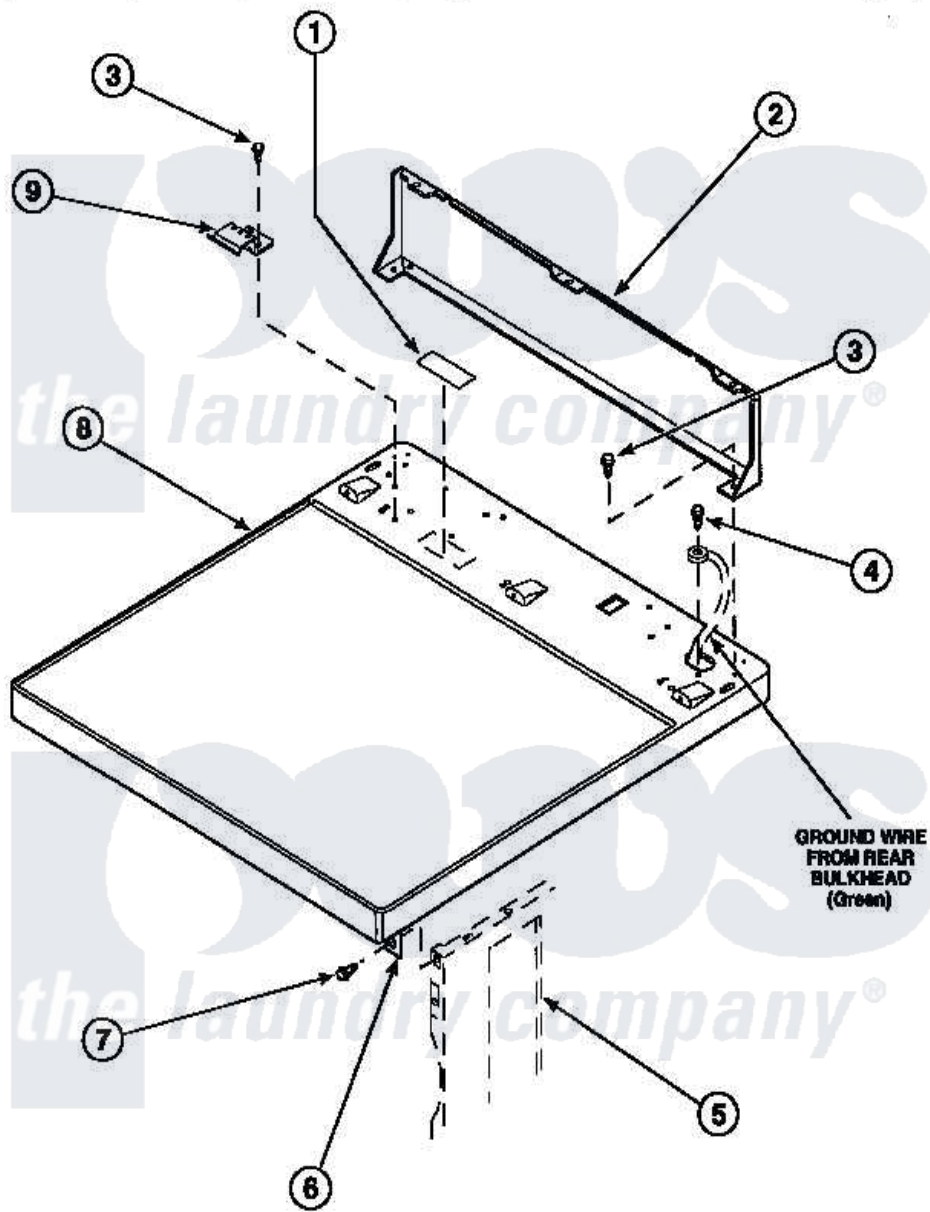

Amana LG8153WB (BOM: PLG8153WB) 01 - CABINET TOP AND CONTROL HOOD REAR PANEL

Amana Residential Amana LG8153WB (BOM: PLG8153WB) Dryer Parts Parts Diagram 01 - CABINET TOP AND CONTROL HOOD REAR PANEL
 Click on the part number to view part

Item	Original Part Number	Replaced By	Status	Part Description
1	24903		Not Available	STICKER,DISCONNECT POW
2	500343		Not Available	PANEL,BACK(HOME HOOD)
3	501086	90767		Screw, 8A X 3/8 HeX Washer Head Tapping
4	20530			Screw, 10-24 x 3/8 Hex
5	500001P		Not Available	(ADD LETTER BEFORE "P" IN PART
6	500084	40130801		Bracket, Top Mount
7	33562	27001200		Screw
8	500085P		Not Available	(ADD LETTER L-L, W-W TO PART N
9	501241	Y503876		Clip, Hold Down