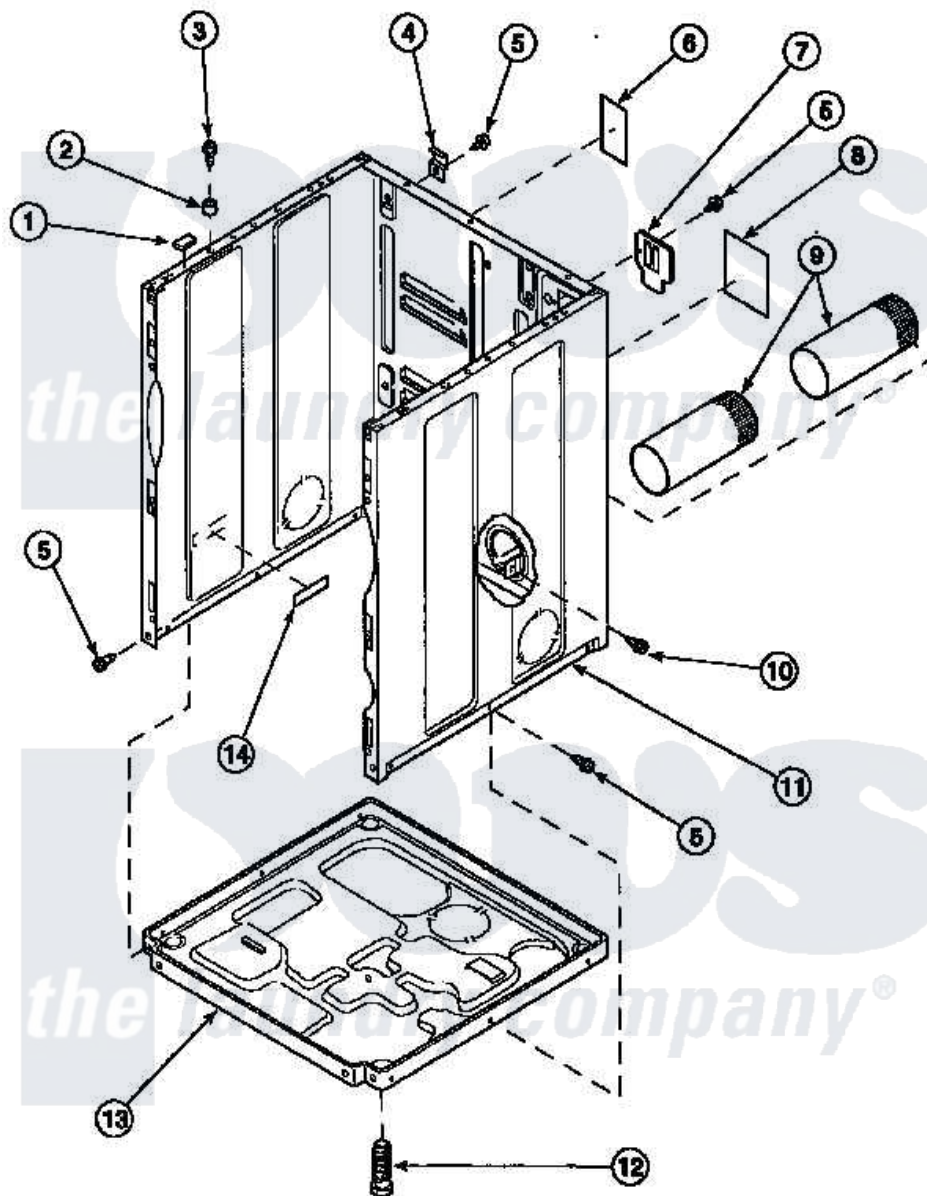

Amana LG8153WB (BOM: PLG8153WB) 02 - CABINET, EXHAUST DUCT AND BASE

Amana Residential Amana LG8153WB (BOM: PLG8153WB) Dryer Parts Diagram 02 - CABINET, EXHAUST DUCT AND BASE

Click on the part number to view part

Item	Original Part Number	Replaced By	Status	Part Description
1	Y56128			Pad, Bumper
2	56079	505187		Locator, Panel
3	32671	Y014874		Screw, Idler Arm And Sleeve
4	500003			Hinge, Top
5	33562	27001200		Screw
6	500670		Not Available	STICKER NG OR MIXED GA
8	501289		Not Available	(ELECTRIC MODELS)
9	500064	505518		Duct, Exhaust
10	501668	503688		Screw, 10B-16 X .34 I
11	500001P		Not Available	(ADD LETTER BEFORE "P" IN PART)
12	Y500101			Leg, Leveling
13	500070			Base, Dryer
NI	521P3			Kit, Flex Vent-Display
"	528P3			Directional Exhaust Kit