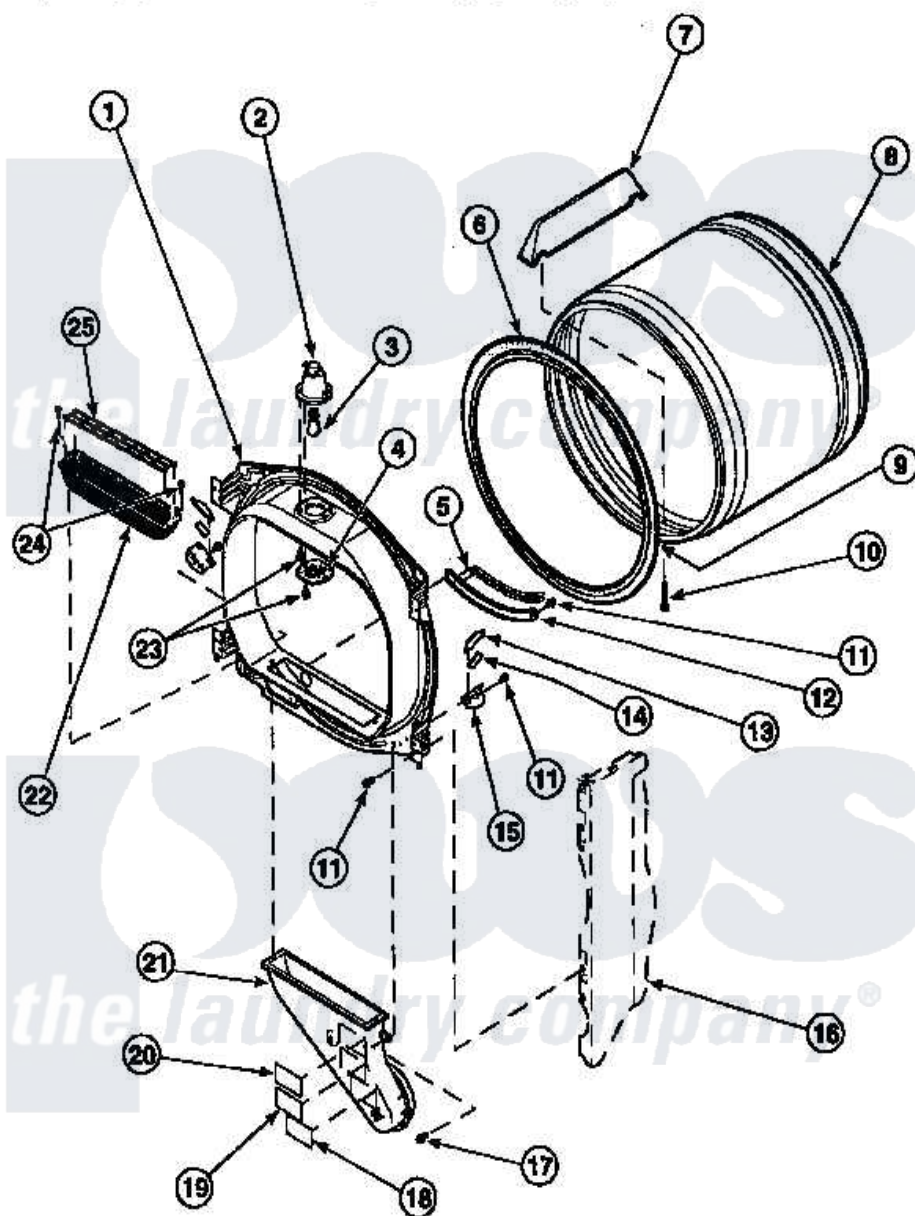

Amana LG8153WB (BOM: PLG8153WB) 03 - FR BLKHD, AIR DUCT, FELT SEAL & CYLINDER

Amana Residential Amana LG8153WB (BOM: PLG8153WB) Dryer Parts Parts Diagram 03 - FR BLKHD, AIR DUCT, FELT SEAL & CYLINDER

Click on the part number to view part

Item	Original Part Number	Replaced By	Status	Part Description
1	501570WP		Not Available	ASSY BULKHEAD
2	500153		Not Available	CYLINDER LIGHT HOUSING
3	Y60954	67001316		Bulb, Light
4	500094		Not Available	LENS,DRUM LIGHT
6	501801	37001132		Seal, Cylinder
7	500022	510102		Baffle- SH
8	500735P		Not Available	ASSY,CYLINDER-HOME
9	22506P	511637P		Adh Dow 737 Clr 3 Oz Tube
10	Y62588			Screw, 10BT-12 X 1 Tap
11	502120	489069		Xxscrew, 10-12 X 1/2
13	501553	37001298		Glide- Dry
14	500121	510189		Pad Felt
15	501554	12002090		Bracket
16	500001P		Not Available	(ADD LETTER BEFORE "P" IN PART

17	Y31645	27001200	Screw	
18	56259		Not Available	STICKER
19	500049		Not Available	STICKER
21	502231		Not Available	DUCT, HEAT
22	502140P			Filter, Lint Kit
23	500248	M0211530		Screw-SM No.8-18 X 3/8"
24	500226			Screw, 8b-16 x 5/8 Tap
25	502092			Cover, Lint Filter