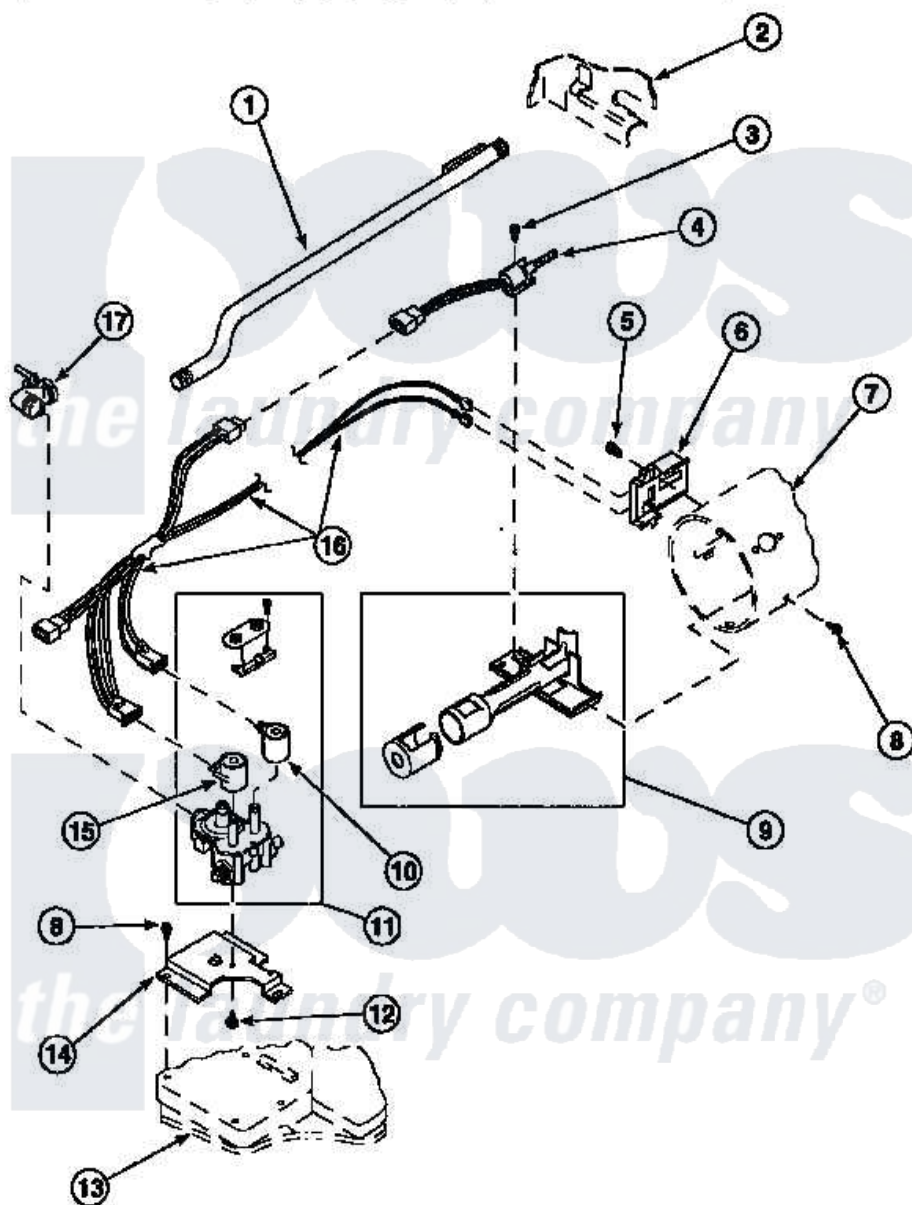

# Amana LG8153WB (BOM: PLG8153WB) 04 - GAS VALVE, IGNITER & GAS CONVERSION KITS

Amana [Residential Amana LG8153WB \(BOM: PLG8153WB\) Dryer Parts](#) Parts Diagram 04 - GAS VALVE, IGNITER & GAS CONVERSION KITS  
 Click on the part number to view part

Item	Original Part Number	Replaced By	Status	Part Description
1	500647	<a href="#">510204</a>		Pipe
2	500001P		Not Available	(ADD LETTER BEFORE "P" IN PART
3	51782		Not Available	SCREW, 6B-20X5/16
4	60868	<a href="#">37001308</a>		Ignitor
5	23222	<a href="#">3177991</a>		Screw
6	Y56231	<a href="#">338906</a>		Radiant, Sensor
7	61974		Not Available	BURNER HOUSING
8	501668	<a href="#">503688</a>		Screw, 10B-16 X .34 I
9	Y56234	<a href="#">37001304</a>		Burner Ign
10	58804B	<a href="#">694540</a>		Coil, 60 Hz
11	<a href="#">58804</a>			Assembly, Valve-Gas-Single-
12	56124	<a href="#">3370225</a>		Screw
13	<a href="#">500070</a>			Base, Dryer
14	<a href="#">500821</a>			Bracket, Mounting-Gas

15	58804A	<a href="#">306106</a>	Coil, Holding And Booster--W
16	60641	<a href="#">37001007</a>	Harness, Wire
17	Y56229	<a href="#">510205</a>	Valve-Elbo
NI	501400	Not Available	ASSY,WIRING HARNESS
"	<a href="#">402P3</a>		Kit, Conversion-NG