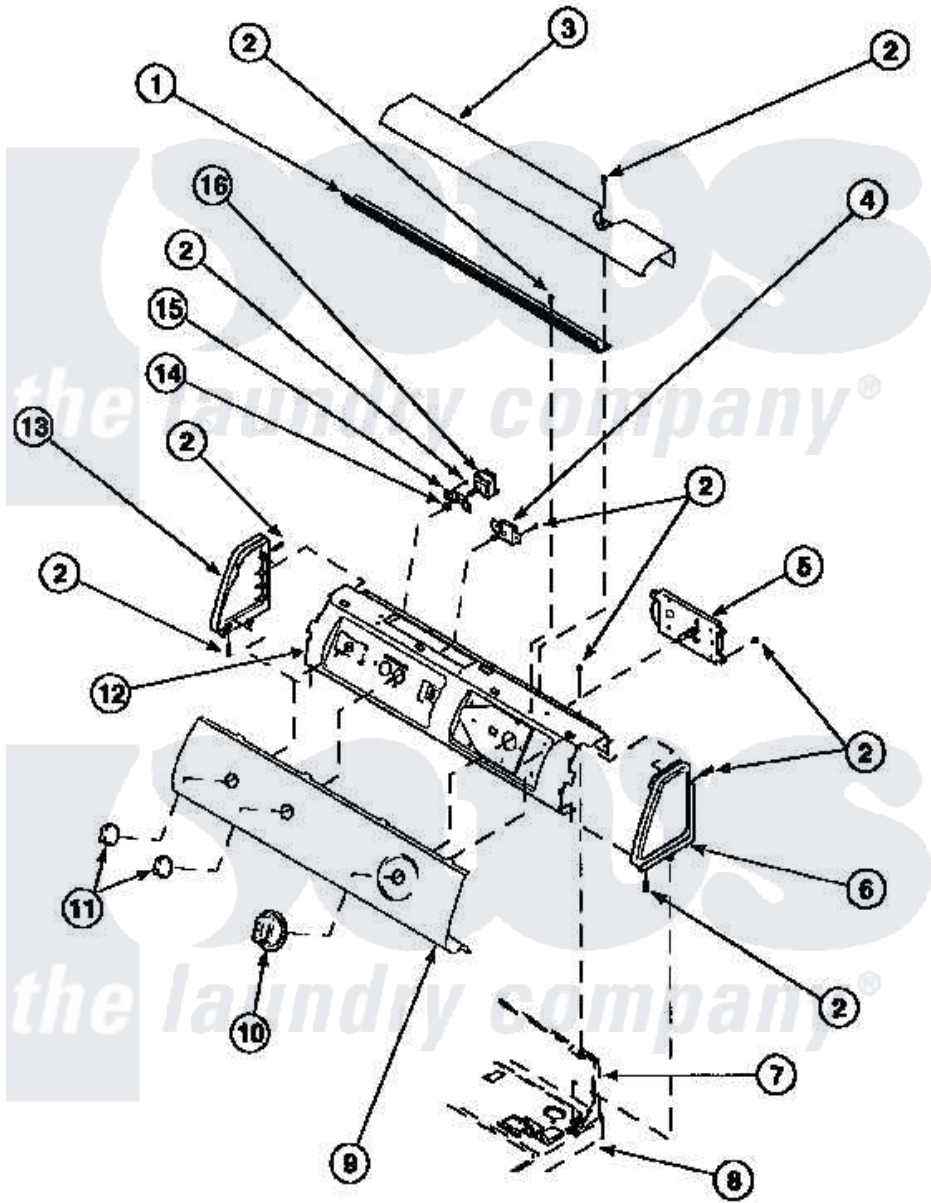

**Amana LG8153WB (BOM: PLG8153WB) 05 - GRAPHIC PANEL, CONTROL HOOD AND CONTROLS**

Amana [Residential Amana LG8153WB \(BOM: PLG8153WB\) Dryer Parts](#) Parts Diagram 05 - GRAPHIC PANEL, CONTROL HOOD AND CONTROLS  
 Click on the part number to view part

Item	Original Part Number	Replaced By	Status	Part Description
1	500305		Not Available	DIFFUSER W/OUT HOLE
2	501086	<a href="#">90767</a>		Screw, 8A X 3/8 HeX Washer Head Tapping
3	500302		Not Available	COVER, TOP
4	<a href="#">500823</a>			Signal, Rotary
5	502967	<a href="#">502967P</a>		Timer 5 Cycle Package
6	34815		Not Available	PANEL, END R.H. (BLK)
7	500343		Not Available	PANEL, BACK(HOME HOOD)
8	500085P		Not Available	(ADD LETTER L-L, W-W TO PART N
9	502630		Not Available	GRAPHIC PANEL
"	502206		Not Available	GRAPHIC PANEL
10	500311	<a href="#">502220W</a>		Knob, Timer
11	<a href="#">34847</a>			Assembly, Knob-Rotary
12	500300		Not Available	BRACKET, CONTROL SUPPORT-MECH