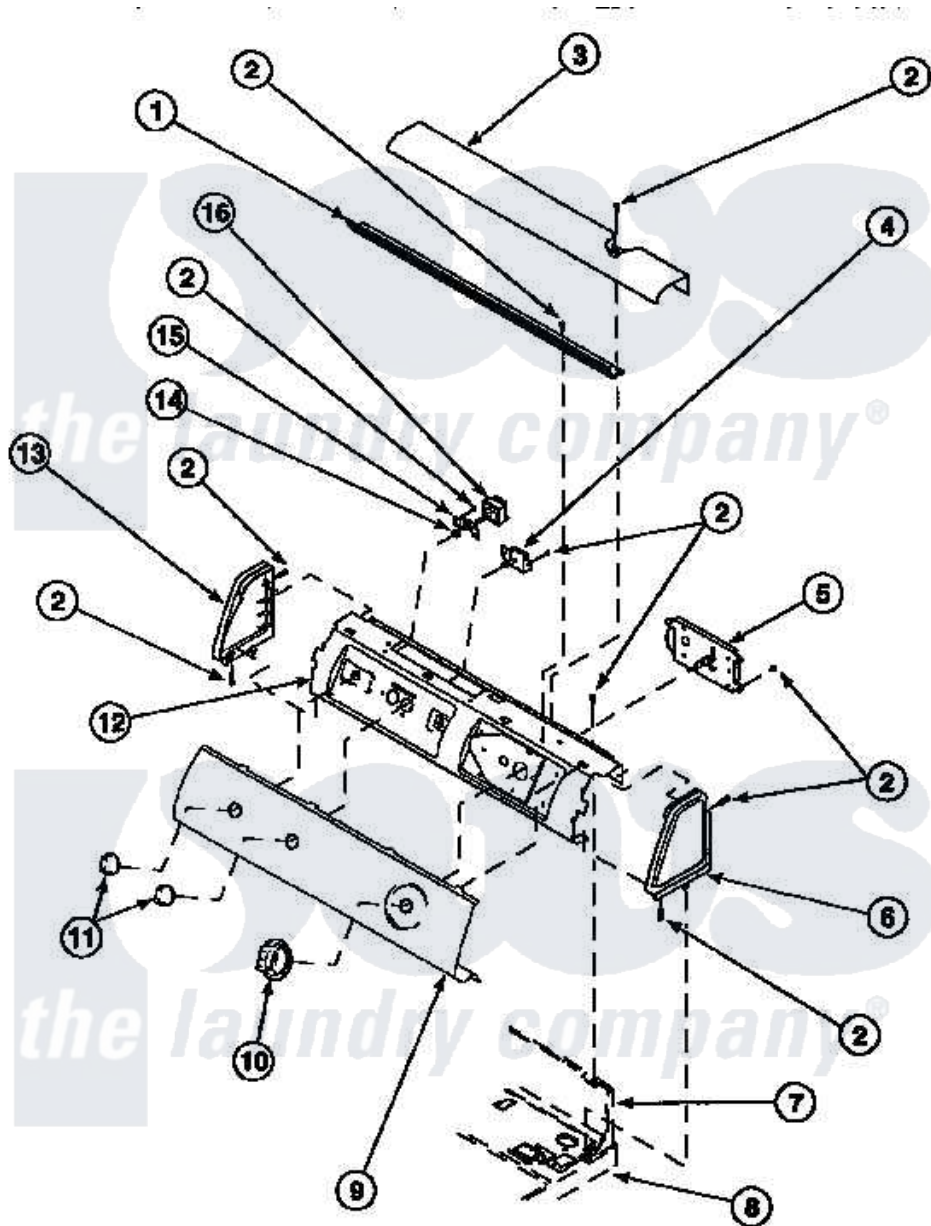

Amana LG8153WB (BOM: PLG8153WB) 06 - GRAPHIC PANEL, CONTROL HOOD AND CONTROLS

Amana Residential Amana LG8153WB (BOM: PLG8153WB) Dryer Parts Parts Diagram 06 - GRAPHIC PANEL, CONTROL HOOD AND CONTROLS
 Click on the part number to view part

Item	Original Part Number	Replaced By	Status	Part Description
1	500305		Not Available	DIFFUSER W/OUT HOLE
2	501086	90767		Screw, 8A X 3/8 HeX Washer Head Tapping
3	500302		Not Available	COVER, TOP
4	500823			Signal, Rotary
5	502967	502967P		Timer 5 Cycle Package
"	501881		Not Available	TIMER
6	34815		Not Available	PANEL, END R.H. (BLK)
7	500343		Not Available	PANEL, BACK(HOME HOOD)
8	500085P		Not Available	(ADD LETTER L-L, W-W TO PART N
10	500311	502220W		Knob, Timer
11	34847			Assembly, Knob-Rotary
12	500300		Not Available	BRACKET, CONTROL SUPPORT-MECH
13	34816			Panel, End