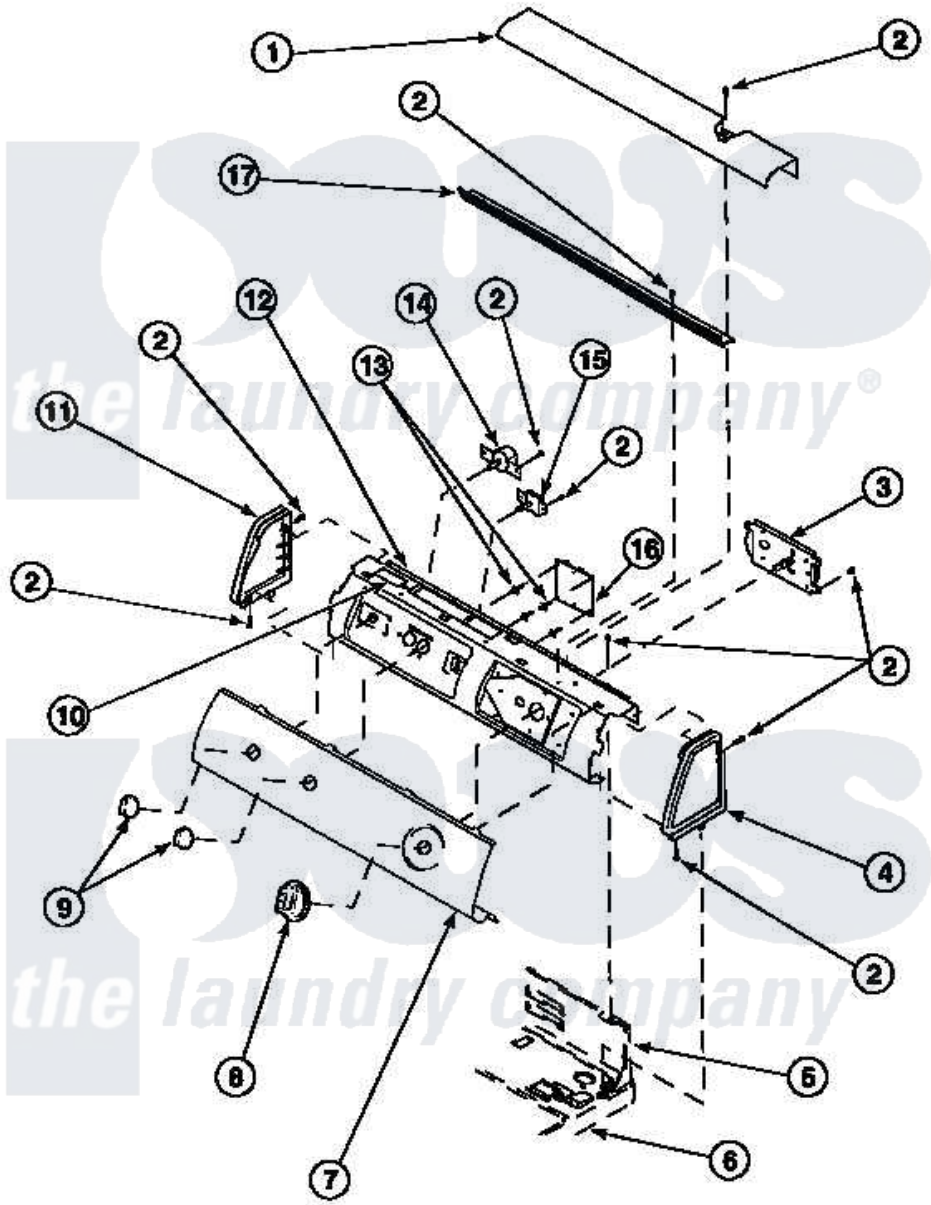

Amana LG8153WB (BOM: PLG8153WB) 07 - GRAPHIC PANEL, CONTROL HOOD AND CONTROLS

Amana Residential Amana LG8153WB (BOM: PLG8153WB) Dryer Parts Parts Diagram 07 - GRAPHIC PANEL, CONTROL HOOD AND CONTROLS
 Click on the part number to view part

Item	Original Part Number	Replaced By	Status	Part Description
1	500302		Not Available	COVER, TOP
2	501086	90767		Screw, 8A X 3/8 HeX Washer Head Tapping
3	502967	502967P		Timer 5 Cycle Package
"	501881		Not Available	TIMER
4	34815		Not Available	PANEL, END R.H. (BLK)
5	500343		Not Available	PANEL, BACK(HOME HOOD)
6	500085P		Not Available	(ADD LETTER L-L, W-W TO PART N
7	502383		Not Available	PANEL, GRAPHICS
8	500311	502220W		Knob, Timer
9	34847			Assembly, Knob-Rotary
10	24903		Not Available	STICKER, DISCONNECT POW
11	34816			Panel, End
12	500300		Not Available	BRACKET, CONTROL

12	500300	Not Available	SUPPORT-MECH
14	62173		Switch, Temperature Select
15	500823		Signal, Rotary
17	500305	Not Available	DIFFUSER W/OUT HOLE