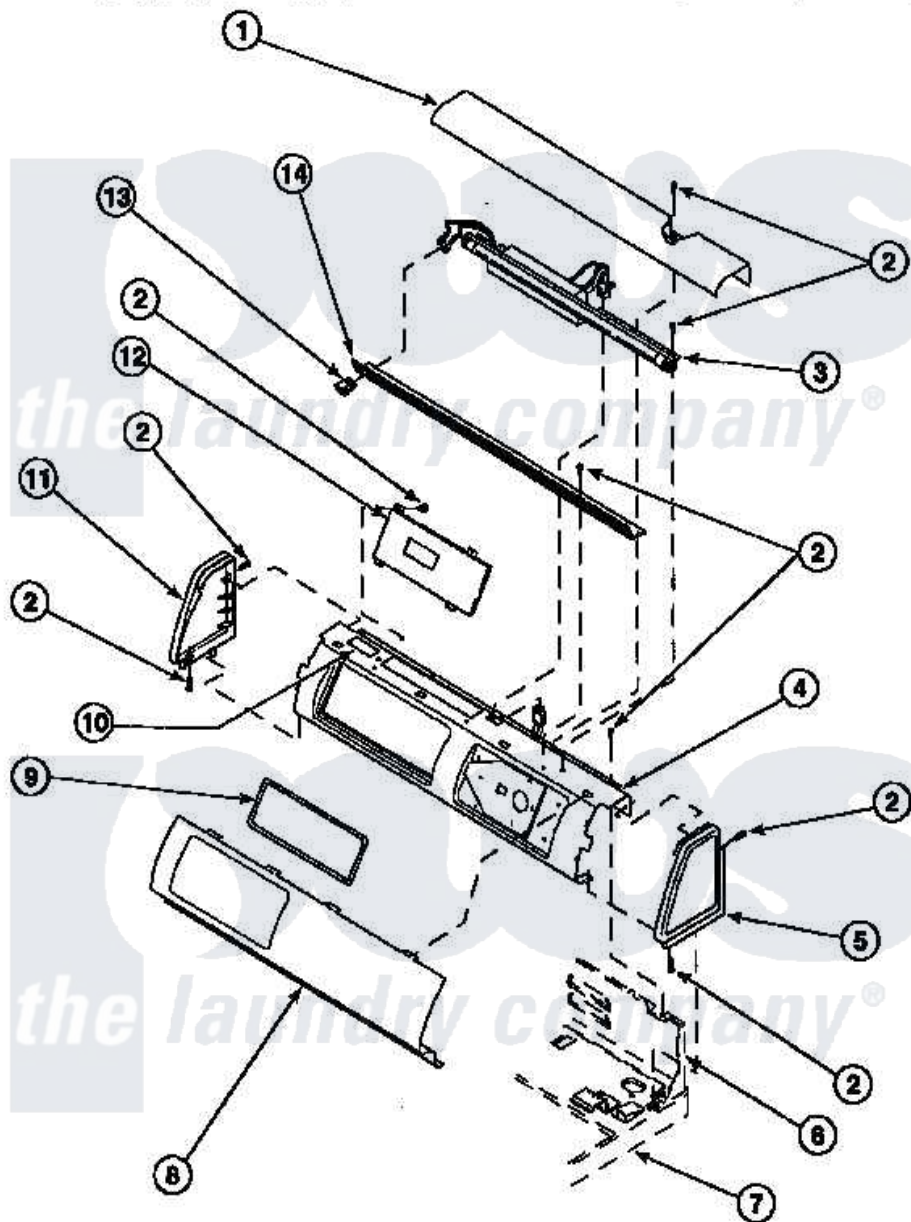

Amana LG8153WB (BOM: PLG8153WB) 09 - GRAPHIC PANEL, CONTROL HOOD AND CONTROLS

Amana [Residential Amana LG8153WB \(BOM: PLG8153WB\) Dryer Parts](#) Parts Diagram 09 - GRAPHIC PANEL, CONTROL HOOD AND CONTROLS
 Click on the part number to view part

Item	Original Part Number	Replaced By	Status	Part Description
2	501086	90767		Screw, 8A X 3/8 HeX Washer Head Tapping
6	500343		Not Available	PANEL,BACK(HOME HOOD)
7	500085P		Not Available	(ADD LETTER L-L, W-W TO PART N
10	24903		Not Available	STICKER,DISCONNECT POW