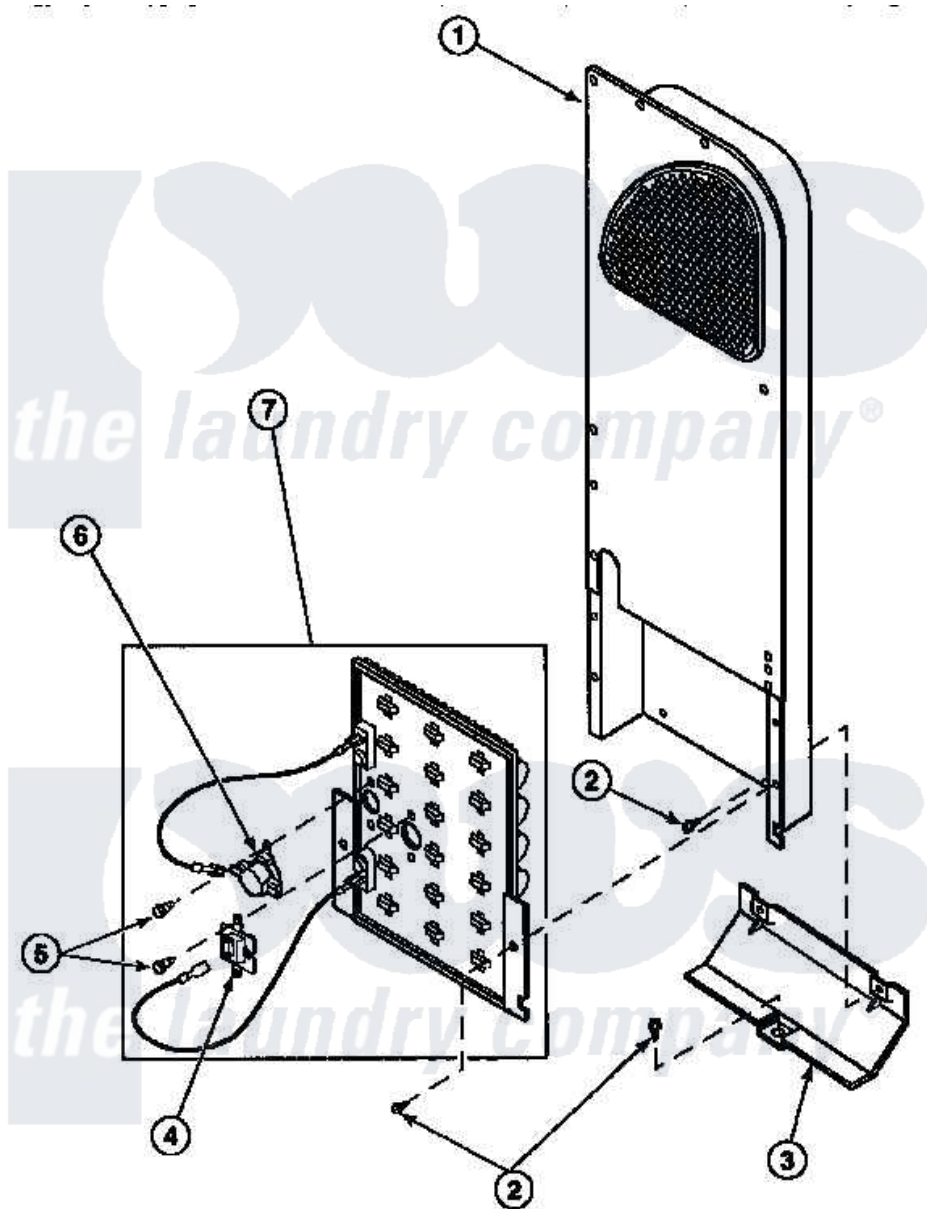

**Amana LG8153WB (BOM: PLG8153WB) 10 - HEATER BOX ASSY  
ORIGINALLY ON ELEC DRYER**

Amana [Residential Amana LG8153WB \(BOM: PLG8153WB\) Dryer Parts](#) Parts Diagram 10 - HEATER BOX  
ASSY ORIGINALLY ON ELEC DRYER  
[Click on the part number to view part](#)

Item	Original Part Number	Replaced By	Status	Part Description
1	500179P	<a href="#">503605</a>		Assembly, Heater Duct
2	501668	<a href="#">503688</a>		Screw, 10B-16 X .34 I
3	60952		Not Available	SHIELD,HEAT DUCT
5	23222	<a href="#">3177991</a>		Screw