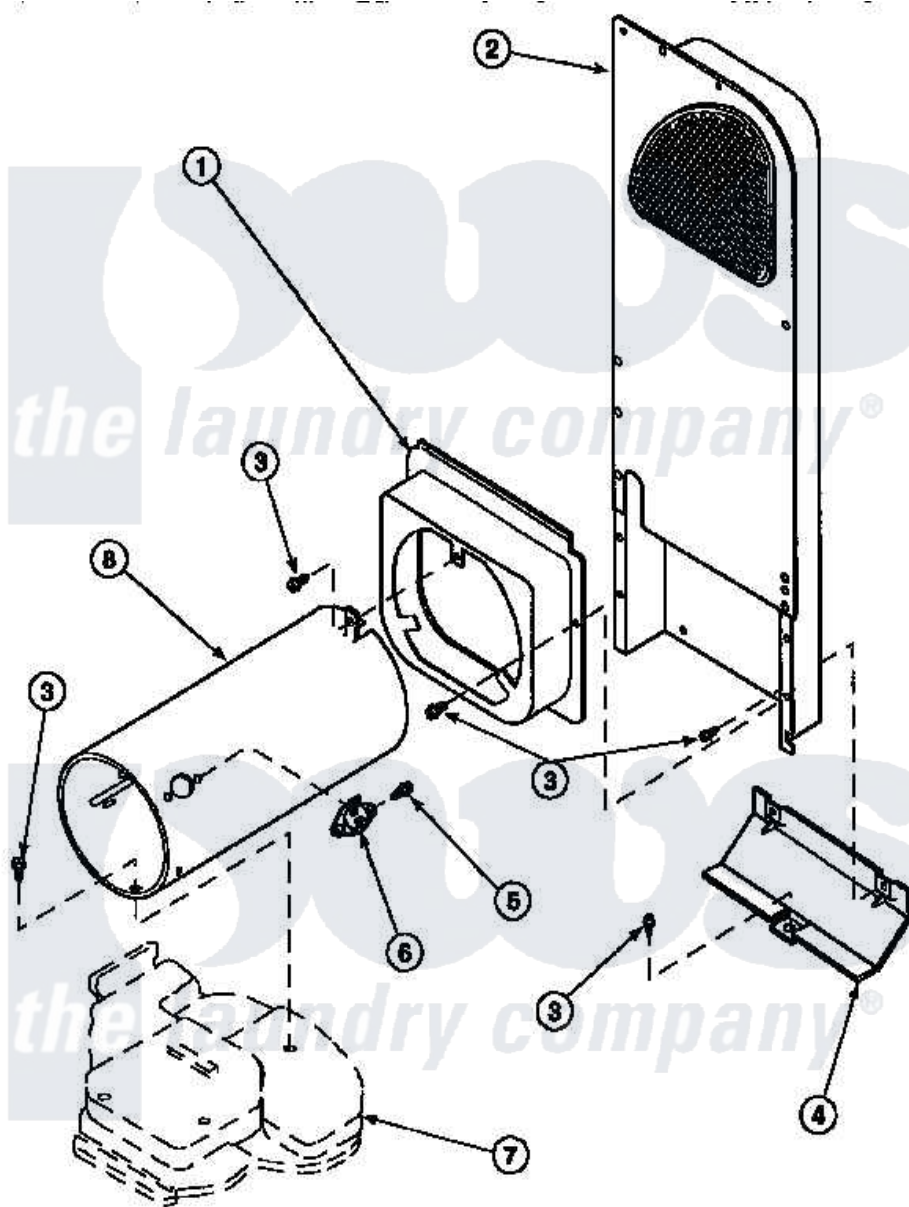

**Amana LG8153WB (BOM: PLG8153WB) 11 - HEATER BOX ASSY  
ORIGINALLY ON GAS DRYER**

Amana [Residential Amana LG8153WB \(BOM: PLG8153WB\) Dryer Parts](#) Parts Diagram 11 - HEATER BOX ASSY ORIGINALLY ON GAS DRYER  
Click on the part number to view part

Item	Original Part Number	Replaced By	Status	Part Description
1	500122	<a href="#">510101</a>		Shroud Heat Duct
2	500179P	<a href="#">503605</a>		Assembly, Heater Duct
3	501668	<a href="#">503688</a>		Screw, 10B-16 X .34 I
4	60952		Not Available	SHIELD,HEAT DUCT
5	51782		Not Available	SCREW, 6B-20X5/16
6	<a href="#">Y61886</a>			Thermostat, Limit-Blk
7	<a href="#">500070</a>			Base, Dryer
8	61974		Not Available	BURNER HOUSING