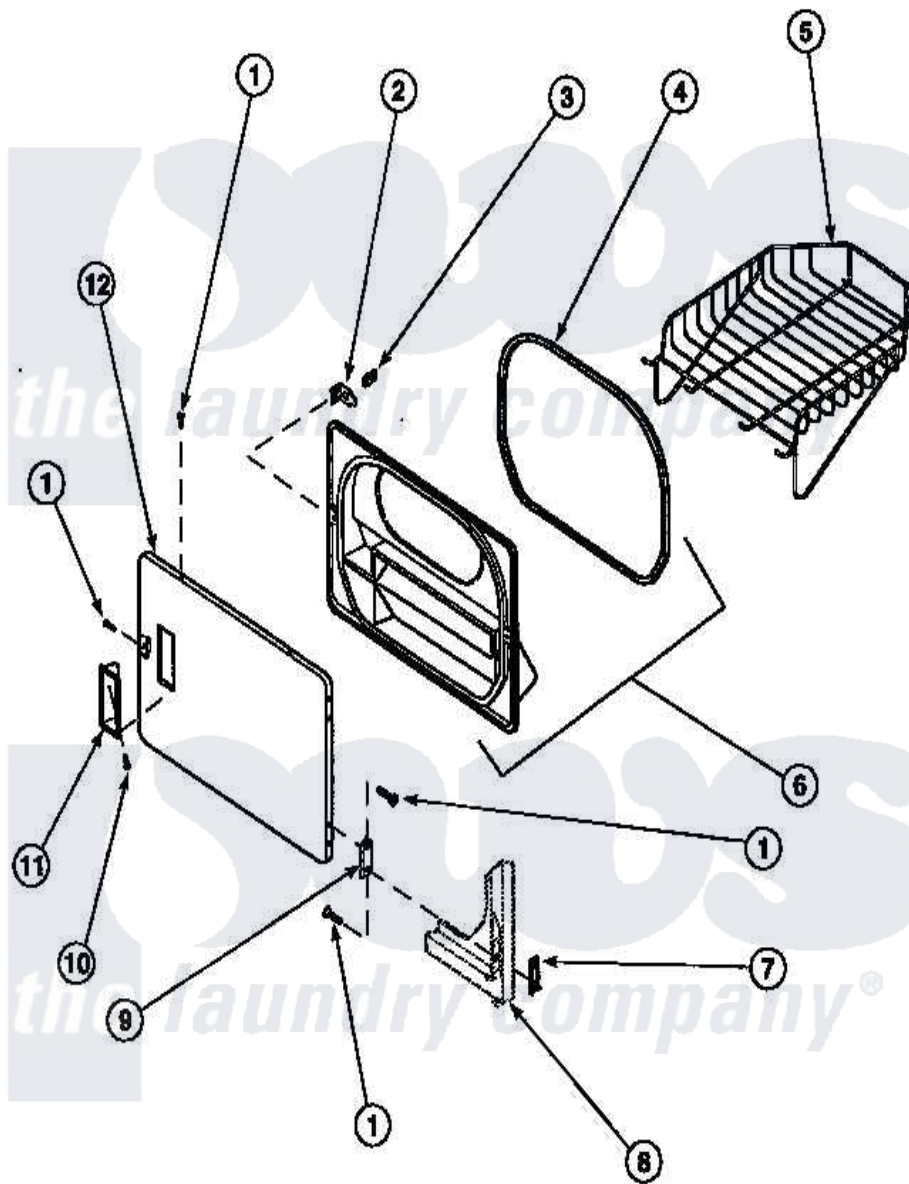

Amana LG8153WB (BOM: PLG8153WB) 13 - LOADING DOOR WITH DRYING RACK

Amana [Residential Amana LG8153WB \(BOM: PLG8153WB\) Dryer Parts](#) Parts Diagram 13 - LOADING DOOR WITH DRYING RACK

[Click on the part number to view part](#)

Item	Original Part Number	Replaced By	Status	Part Description
1	500226			Screw, 8b-16 x 5/8 Tap
2	500223	40116201		Bracket, Door Strike
3	500039	510181		Strike Doormetal
4	500200		Not Available	SEAL,DOOR
5	501295P		Not Available	RACK, DRYING
6	500199		Not Available	ASSY,LINER & SEAL
7	500236			Clip, Door Hinge Mount
9	500041	Y503676		Hinge, Door And Top
10	500297	8281236		Screw
11	500042		Not Available	DOOR PULL