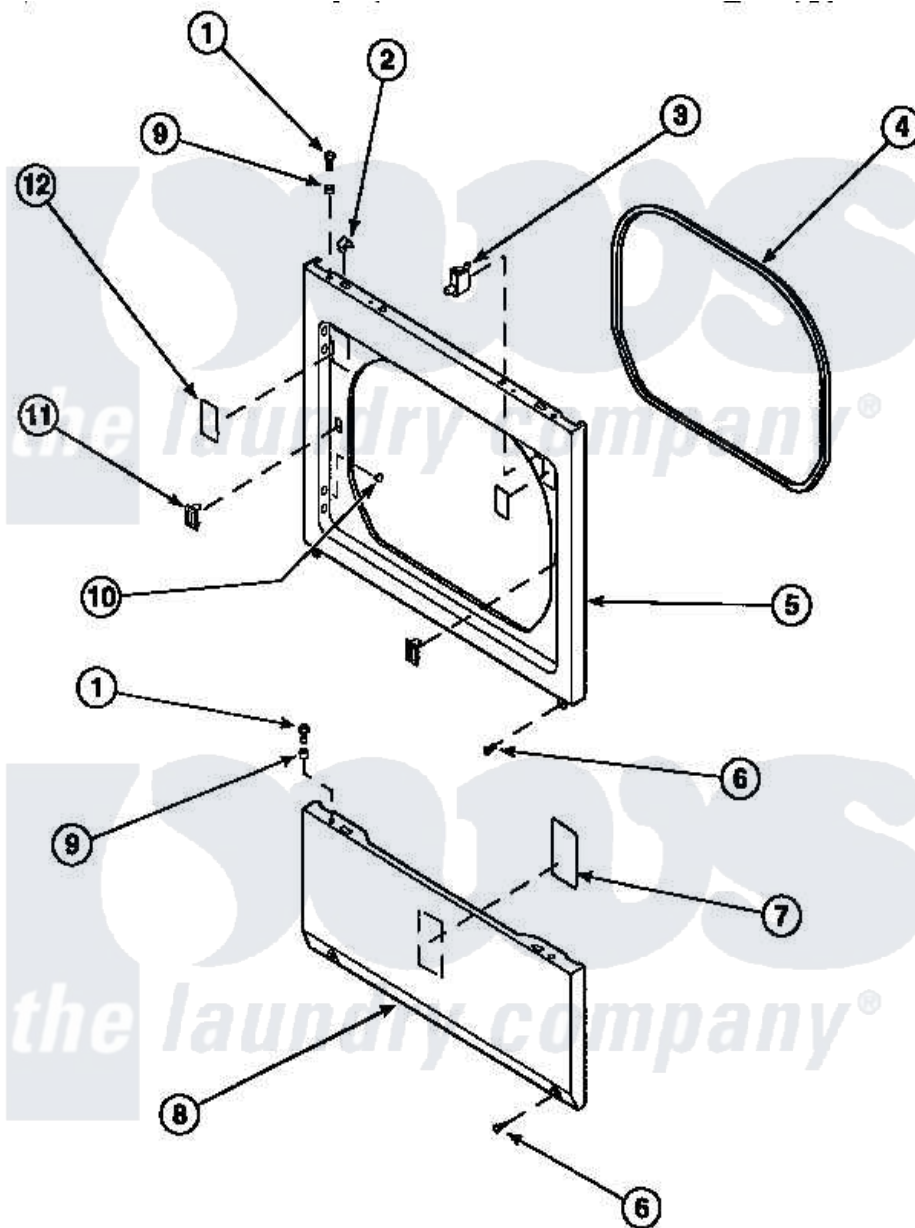

Amana LG8153WB (BOM: PLG8153WB) 14 - LOWER ACCESS PANEL, FRONT PANEL AND SEAL

Amana Residential Amana LG8153WB (BOM: PLG8153WB) Dryer Parts Parts Diagram 14 - LOWER ACCESS PANEL, FRONT PANEL AND SEAL
 Click on the part number to view part

Item	Original Part Number	Replaced By	Status	Part Description
1	32671	Y014874		Screw, Idler Arm And Sleeve
2	56080	22001650		Fastener, Spring
3	Y62872	W10169313		Switch-Dor
4	500034			Seal, Front Panel
6	33562	27001200		Screw
7	500670		Not Available	STICKER NG OR MIXED GA
9	56079	505187		Locator, Panel
10	500227	505295		Screw, No.8ab-16 x 3/4 PH
11	54660	LA-1003		Door Catch Kit
12	500281		Not Available	STICKER