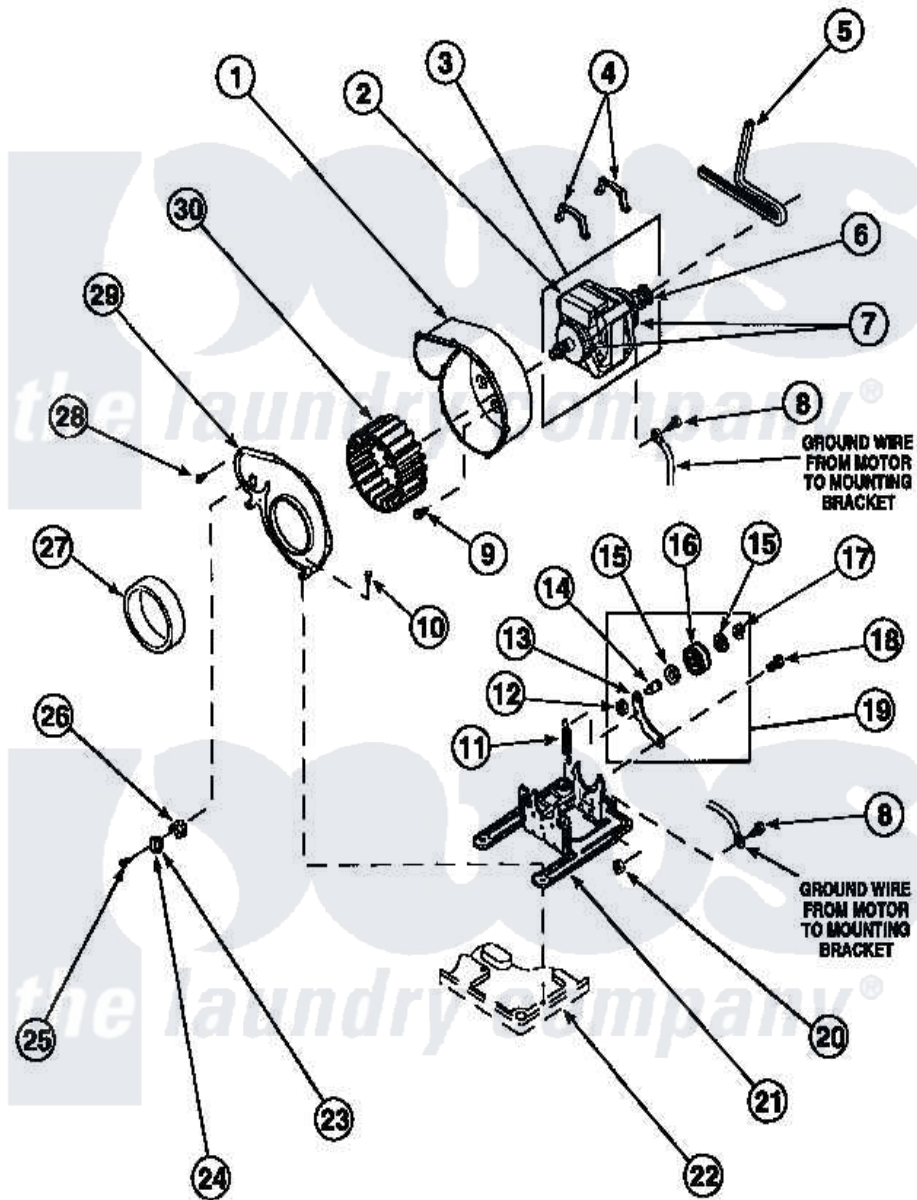

**Amana LG8153WB (BOM: PLG8153WB) 15 - MOTOR, EXHAUST FAN AND BELT**

Amana Residential Amana LG8153WB (BOM: PLG8153WB) Dryer Parts Parts Diagram 15 - MOTOR, EXHAUST FAN AND BELT

Click on the part number to view part

Item	Original Part Number	Replaced By	Status	Part Description
1	<a href="#">56020</a>			Housing, Blower
2	501218		Not Available	MOTOR SWITCH (DOES NOT INCLUDE THERMAL PROT
3	501211	<a href="#">2200376</a>		Motor
4	Y58047	<a href="#">660658</a>		Clamp, Motor Mounting 343481 685441
5	59174	<a href="#">40111201</a>		Belt, Cylinder
6	<a href="#">500011</a>			Pulley, Motor
7	<a href="#">590P3</a>			Motor Hub Ring Kit
8	<a href="#">20530</a>			Screw, 10-24 x 3/8 Hex
9	Y31645	<a href="#">27001200</a>		Screw
10	33562	<a href="#">27001200</a>		Screw
11	<a href="#">56076</a>			Spring, Idler
12	56156	<a href="#">358160</a>		Nut
13	500910	<a href="#">37001144</a>		Assembly- Idler

14	<a href="#">56461</a>		Shaft
15	<a href="#">52549</a>		Washer, 501 ID X3/4 Odx
16	<a href="#">Y54414</a>		Assembly, Wheel And Bearing
17	<a href="#">23748</a>		Ring, Retaining
18	<a href="#">500824</a>		Screw, 1/4-20 Unc Hex
19	500269	<a href="#">37001287</a>	Assembly, Idler Lever/Shaft/Pulley
20	52566	<a href="#">27001225</a>	Nut, Jam Mid Lock 1/4-20
21	500822	<a href="#">503613</a>	Mount, Motor
22	<a href="#">500070</a>		Base, Dryer
24	<a href="#">503551</a>		Thermostat, Cycling
"	<a href="#">Y61372</a>		Thermostat
25	23222	<a href="#">3177991</a>	Screw
"	Y33561	<a href="#">489464</a>	Screw
26	61401	<a href="#">61623</a>	Thermostat, Heater-BR
27	<a href="#">500313</a>		Seal, Blower Housing
28	<a href="#">31260</a>		Screw, No.8 X 3/8 Ind H
29	500078	<a href="#">511969P</a>	Kit Blower Housing And Cover
30	56000	<a href="#">510139P</a>	Assembly Blower Fan Package