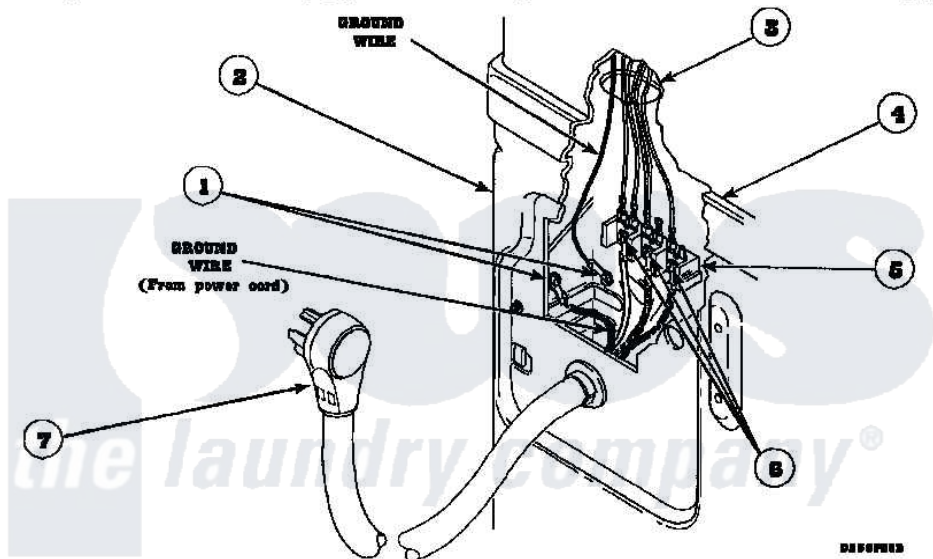

Amana LG8153WB (BOM: PLG8153WB) 17 - POWER CORDS

Amana Residential Amana LG8153WB (BOM: PLG8153WB) Dryer Parts Parts Diagram 17 - POWER CORDS
 Click on the part number to view part

Item	Original Part Number	Replaced By	Status	Part Description
1	502120	489069		Xxscrew, 10-12 X 1/2
"	20530			Screw, 10-24 x 3/8 Hex
2	500001P		Not Available	(ADD LETTER BEFORE "P" IN PART
3	500343		Not Available	PANEL, BACK(HOME HOOD)
4	500085P		Not Available	(ADD LETTER L-L, W-W TO PART N
6	Y61199	3400094		Screw, 10-32 X 3/8