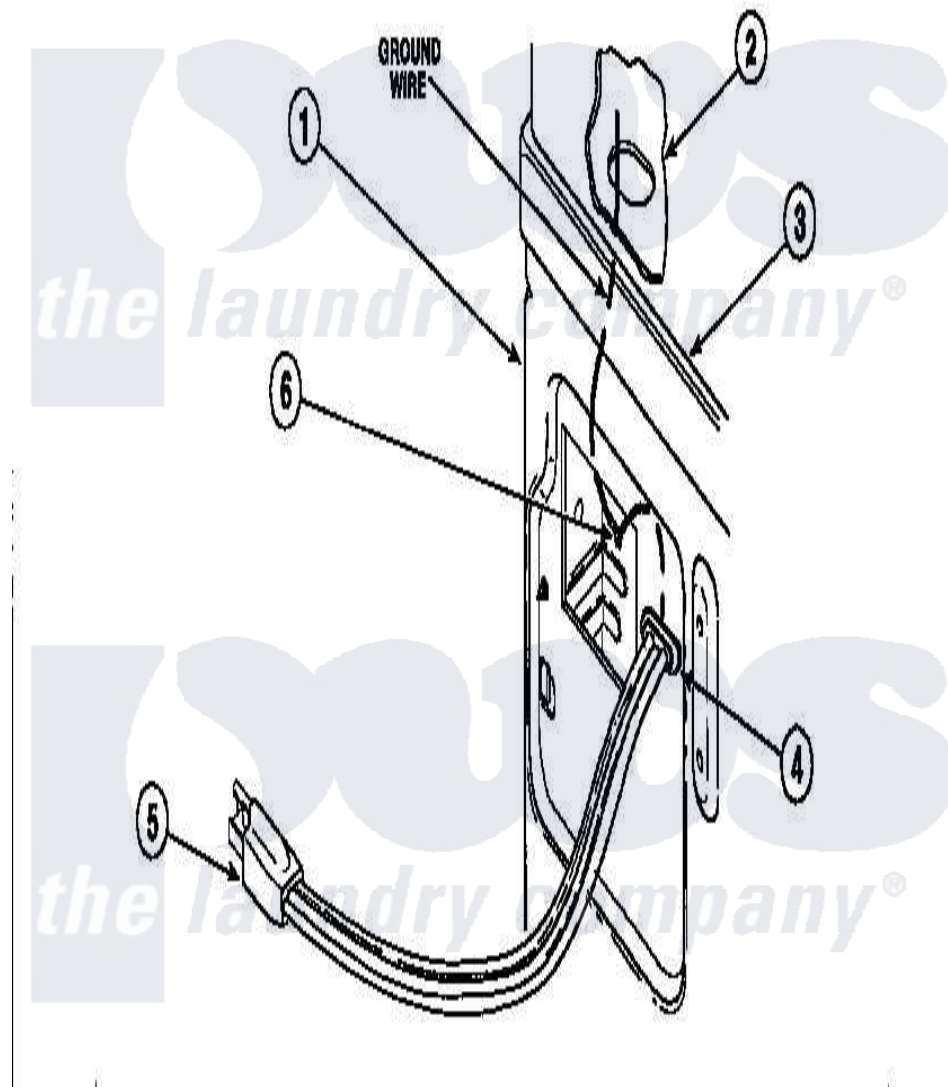

# Amana LG8153WB (BOM: PLG8153WB) 18 - POWER CORDS

Amana Residential Amana LG8153WB (BOM: PLG8153WB) Dryer Parts Parts Diagram 18 - POWER CORDS  
 Click on the part number to view part

Item	Original Part Number	Replaced By	Status	Part Description
1	500001P		Not Available	(ADD LETTER BEFORE "P" IN PART
2	500343		Not Available	PANEL, BACK(HOME HOOD)
3	500085P		Not Available	(ADD LETTER L-L, W-W TO PART N
4	21903	<a href="#">211881</a>		Grommet, Cord Part Not Used- Gas Models Only
5	Y56222	<a href="#">27001142</a>		Cord, Power
6	502120	<a href="#">489069</a>		Xxscrew, 10-12 X 1/2
"	<a href="#">20530</a>			Screw, 10-24 x 3/8 Hex