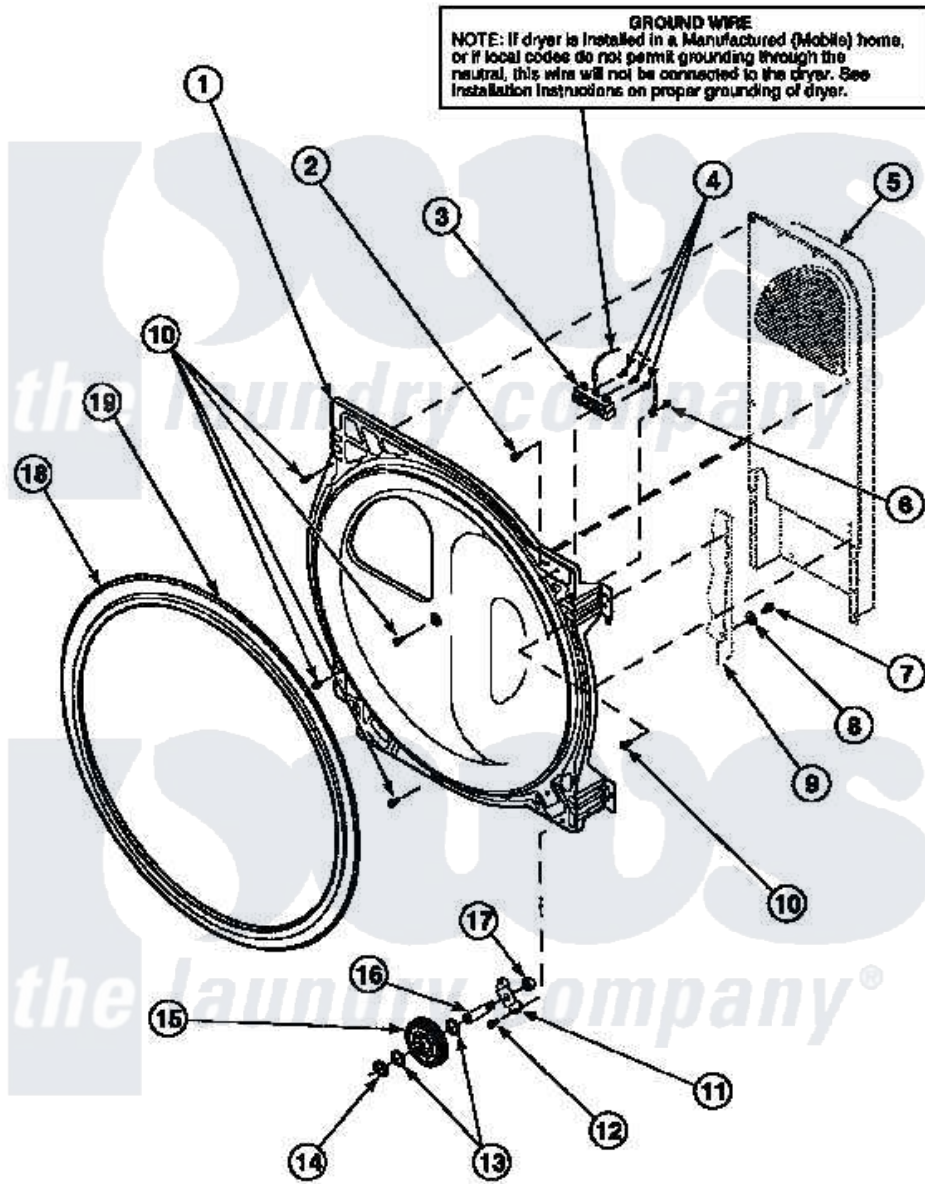

**Amana LG8153WB (BOM: PLG8153WB) 19 - REAR
BLKHD/SEAL/CYLINDER ROLLER/TERM BLK**

Amana Residential Amana LG8153WB (BOM: PLG8153WB) Dryer Parts Parts Diagram 19 - REAR
BLKHD/SEAL/CYLINDER ROLLER/TERM BLK
Click on the part number to view part

Item	Original Part Number	Replaced By	Status	Part Description
1	Y501154		Not Available	ASSY, BULKHEAD
4	Y61199	3400094		Screw, 10-32 X 3/8
5	500179P	503605		Assembly, Heater Duct
6	20530			Screw, 10-24 x 3/8 Hex
"	502120	489069		Xxscrew, 10-12 X 1/2
7	20530			Screw, 10-24 x 3/8 Hex
8	51474		Not Available	WASHER, 13/64IDX1/2ODX.
9	500001P		Not Available	(ADD LETTER BEFORE "P" IN PART
10	501668	503688		Screw, 10B-16 X .34 I
11	500062	40113601		Assembly, Roller Brkt
12	501668	503688		Screw, 10B-16 X .34 I
13	52549			Washer, 501 ID X3/4 Odx
14	23748			Ring, Retaining
15	500214P	37001042		Assembly, Cylinder Roller

16

[56461](#)

Shaft

17

56156

[358160](#)

Nut

18

501801

[37001132](#)

Seal, Cylinder

19

22506P

[511637P](#)

Adh Dow 737 Clr 3 Oz Tube