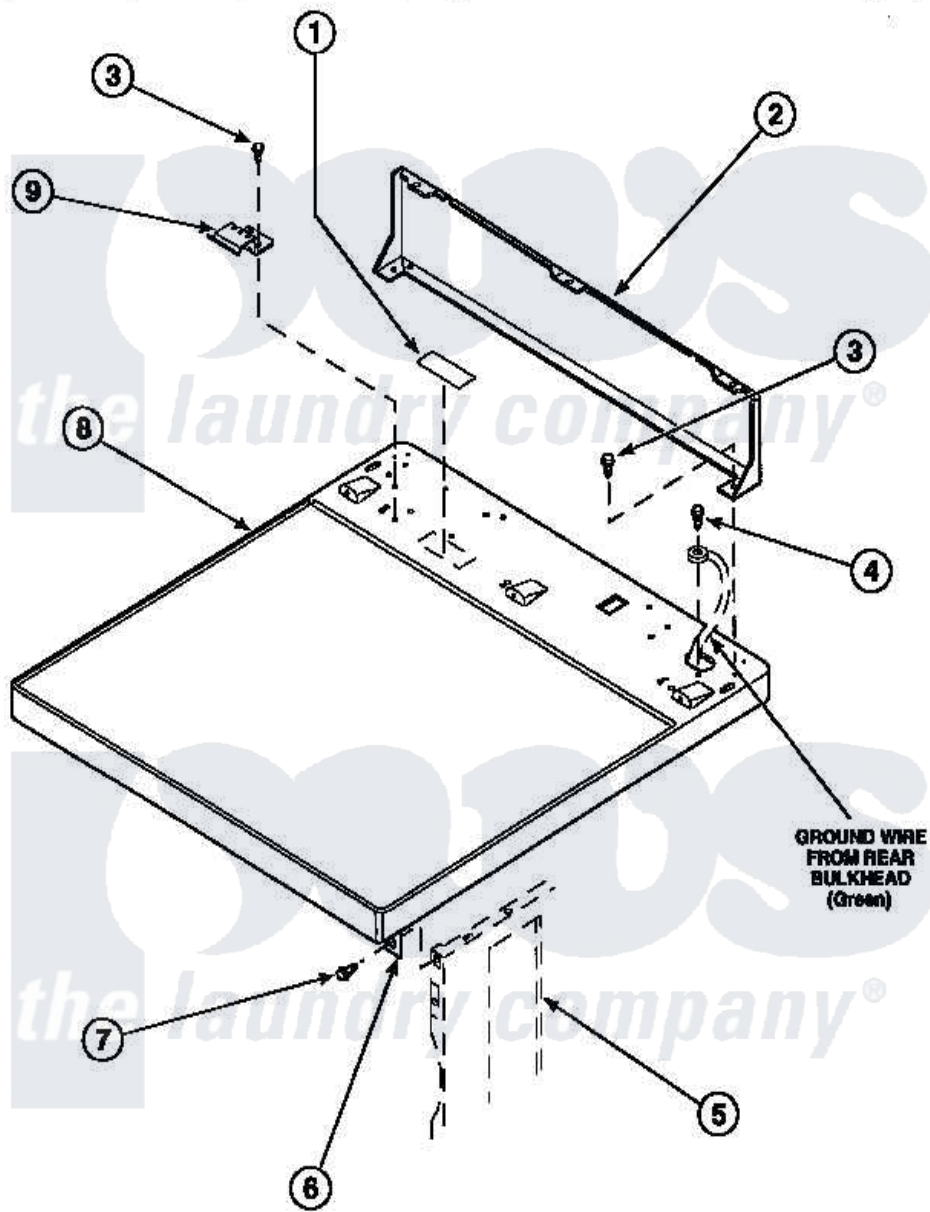

**Amana LG8153WM (BOM: PLG8153WM) 01 - CABINET TOP AND CONTROL HOOD REAR PANEL**

Amana Residential Amana LG8153WM (BOM: PLG8153WM) Dryer Parts Parts Diagram 01 - CABINET TOP AND CONTROL HOOD REAR PANEL  
 Click on the part number to view part

Item	Original Part Number	Replaced By	Status	Part Description
1	24903		Not Available	STICKER,DISCONNECT POW
2	500343		Not Available	PANEL,BACK(HOME HOOD)
3	501086	<a href="#">90767</a>		Screw, 8A X 3/8 HeX Washer Head Tapping
4	<a href="#">20530</a>			Screw, 10-24 x 3/8 Hex
5	500001P		Not Available	(ADD LETTER BEFORE "P" IN PART
6	500084	<a href="#">40130801</a>		Bracket, Top Mount
7	33562	<a href="#">27001200</a>		Screw
8	500085P		Not Available	(ADD LETTER L-L, W-W TO PART N
9	501241	<a href="#">Y503876</a>		Clip, Hold Down