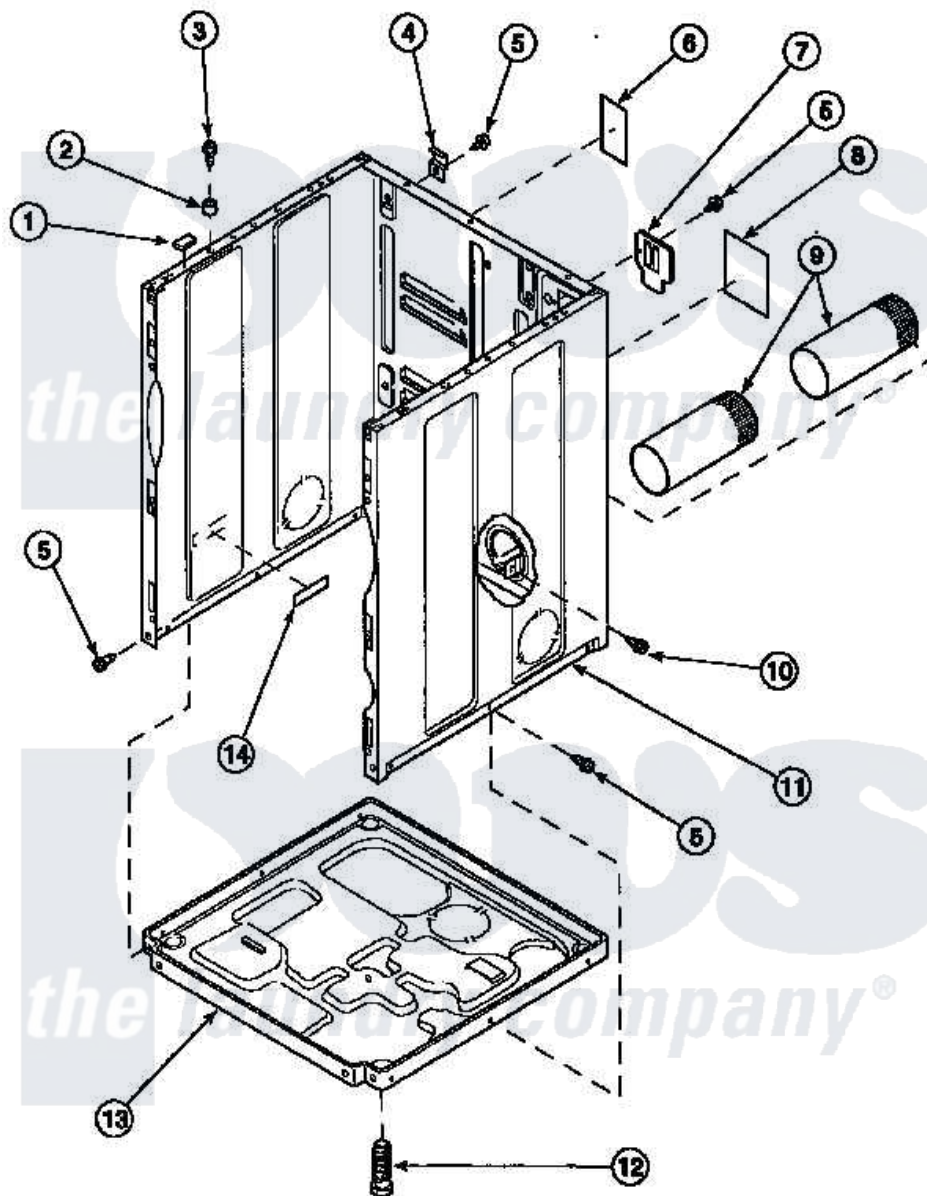

Amana LG8153WM (BOM: PLG8153WM) 02 - CABINET, EXHAUST DUCT AND BASE

Amana Residential Amana LG8153WM (BOM: PLG8153WM) Dryer Parts Parts Diagram 02 - CABINET, EXHAUST DUCT AND BASE

[Click on the part number to view part](#)

Item	Original Part Number	Replaced By	Status	Part Description
1	Y56128			Pad, Bumper
2	56079	505187		Locator, Panel
3	32671	Y014874		Screw, Idler Arm And Sleeve
4	500003			Hinge, Top
5	33562	27001200		Screw
6	500670		Not Available	STICKER NG OR MIXED GA
8	501289		Not Available	(ELECTRIC MODELS)
9	500064	505518		Duct, Exhaust
10	501668	503688		Screw, 10B-16 X .34 I
11	500001P		Not Available	(ADD LETTER BEFORE "P" IN PART
12	Y500101			Leg, Leveling
13	500070			Base, Dryer
NI	521P3			Kit, Flex Vent-Display
"	528P3			Directional Exhaust Kit