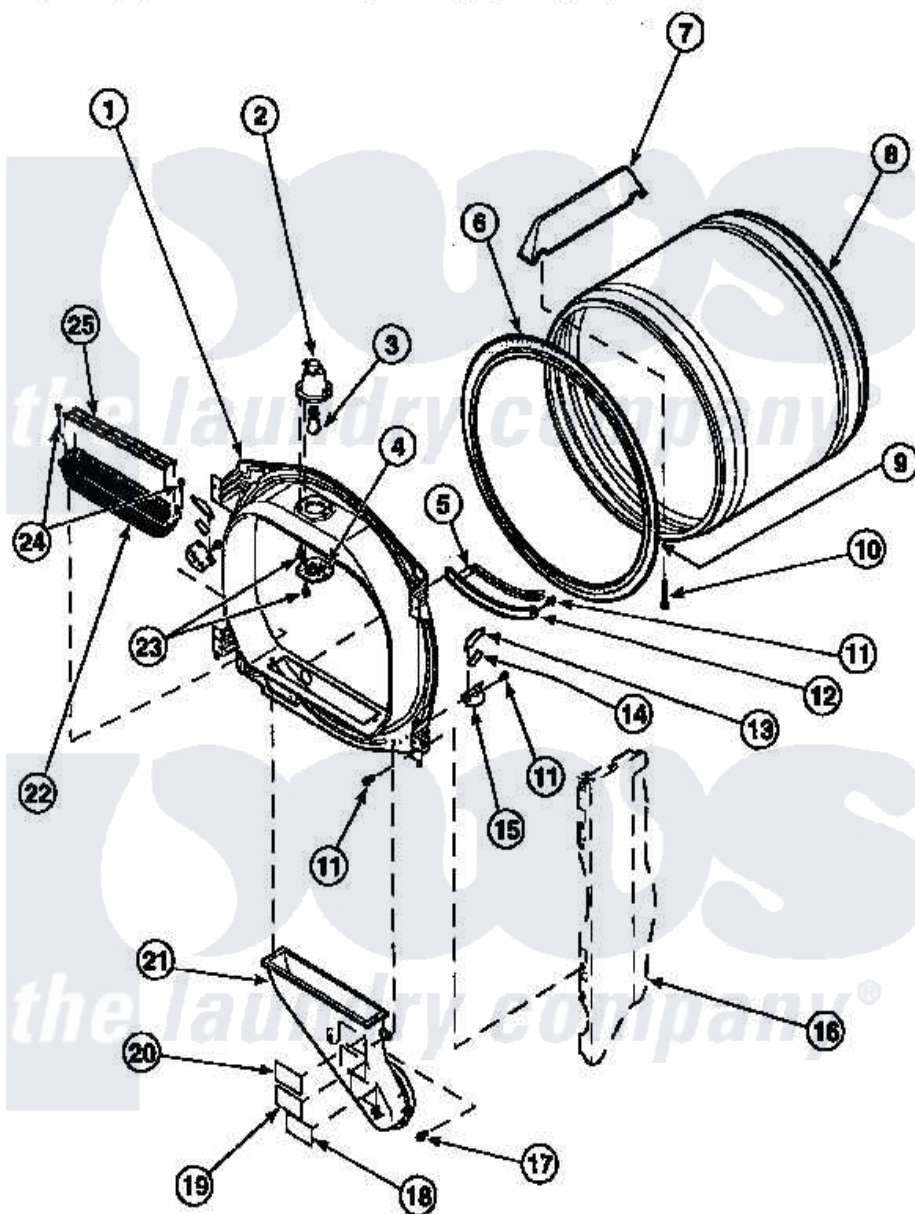

Amana LG8153WM (BOM: PLG8153WM) 03 - FR BLKHD, AIR DUCT, FELT SEAL & CYLINDER

Amana Residential Amana LG8153WM (BOM: PLG8153WM) Dryer Parts Parts Diagram 03 - FR BLKHD, AIR DUCT, FELT SEAL & CYLINDER

Click on the part number to view part

Item	Original Part Number	Replaced By	Status	Part Description
1	501570WP		Not Available	ASSY BULKHEAD
2	500153		Not Available	CYLINDER LIGHT HOUSING
3	Y60954	67001316		Bulb, Light
4	500094		Not Available	LENS,DRUM LIGHT
6	501801	37001132		Seal, Cylinder
7	500022	510102		Baffle- SH
8	500735P		Not Available	ASSY,CYLINDER-HOME
9	22506P	511637P		Adh Dow 737 Clr 3 Oz Tube
10	Y62588			Screw, 10BT-12 X 1 Tap
11	502120	489069		Xxscrew, 10-12 X 1/2
13	501553	37001298		Glide- Dry
14	500121	510189		Pad Felt
15	501554	12002090		Bracket
16	500001P		Not Available	(ADD LETTER BEFORE "P" IN PART

17	Y31645	27001200	Screw	
18	56259		Not Available	STICKER
19	500049		Not Available	STICKER
21	502231		Not Available	DUCT, HEAT
22	502140P			Filter, Lint Kit
23	500248	M0211530		Screw-SM No.8-18 X 3/8"
24	500226			Screw, 8b-16 x 5/8 Tap
25	502092			Cover, Lint Filter