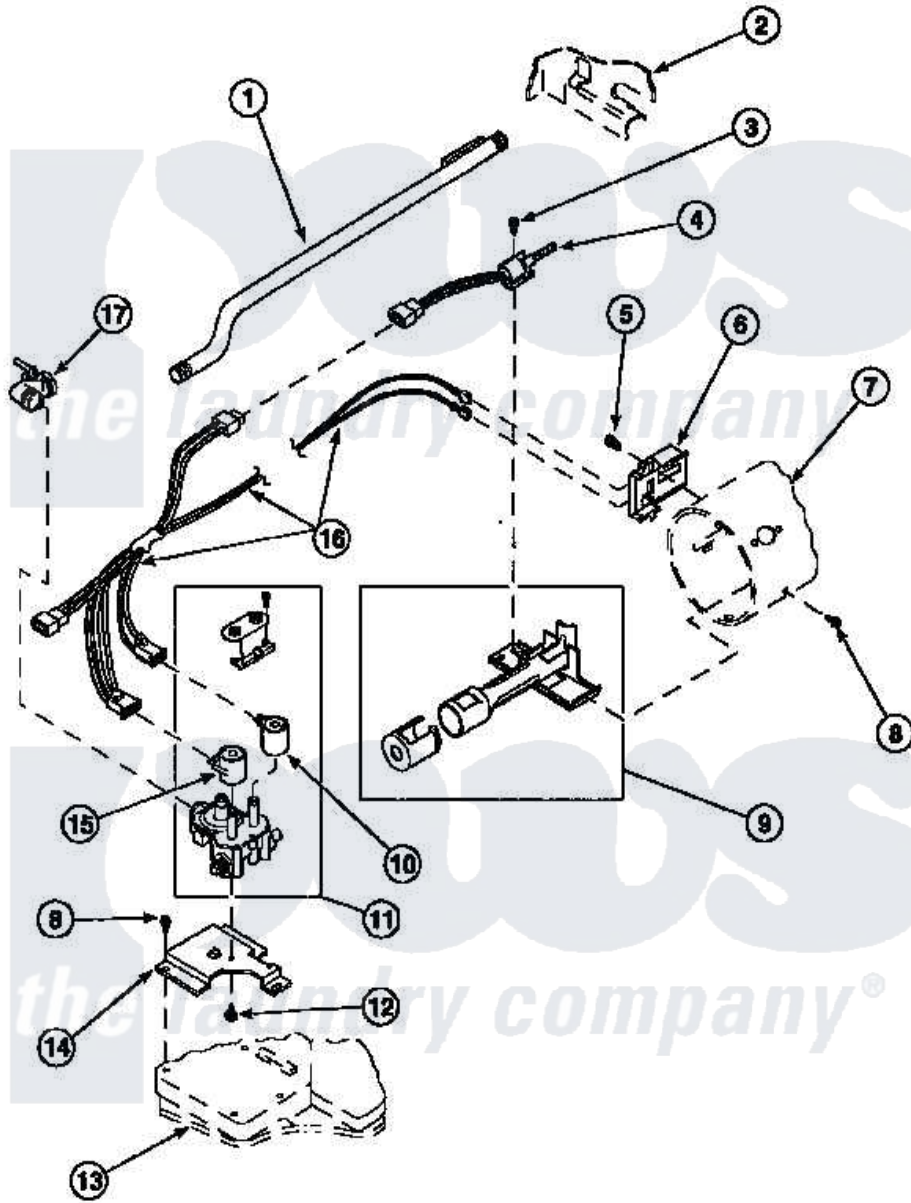

**Amana LG8153WM (BOM: PLG8153WM) 04 - GAS VALVE, IGNITER & GAS CONVERSION KITS**

Amana Residential Amana LG8153WM (BOM: PLG8153WM) Dryer Parts Parts Diagram 04 - GAS VALVE, IGNITER & GAS CONVERSION KITS  
 Click on the part number to view part

Item	Original Part Number	Replaced By	Status	Part Description
1	500647	<a href="#">510204</a>		Pipe
2	500001P		Not Available	(ADD LETTER BEFORE "P" IN PART
3	51782		Not Available	SCREW, 6B-20X5/16
4	60868	<a href="#">37001308</a>		Ignitor
5	23222	<a href="#">3177991</a>		Screw
6	Y56231	<a href="#">338906</a>		Radiant, Sensor
7	61974		Not Available	BURNER HOUSING
8	501668	<a href="#">503688</a>		Screw, 10B-16 X .34 I
9	Y56234	<a href="#">37001304</a>		Burner Ign
10	58804B	<a href="#">694540</a>		Coil, 60 Hz
11	<a href="#">58804</a>			Assembly, Valve-Gas-Single-
12	56124	<a href="#">3370225</a>		Screw
13	<a href="#">500070</a>			Base, Dryer
14	<a href="#">500821</a>			Bracket, Mounting-Gas

15	58804A	<a href="#">306106</a>	Coil, Holding And Booster--W
16	60641	<a href="#">37001007</a>	Harness, Wire
17	Y56229	<a href="#">510205</a>	Valve-Elbo
NI	501400	Not Available	ASSY,WIRING HARNESS
"	<a href="#">402P3</a>		Kit, Conversion-NG