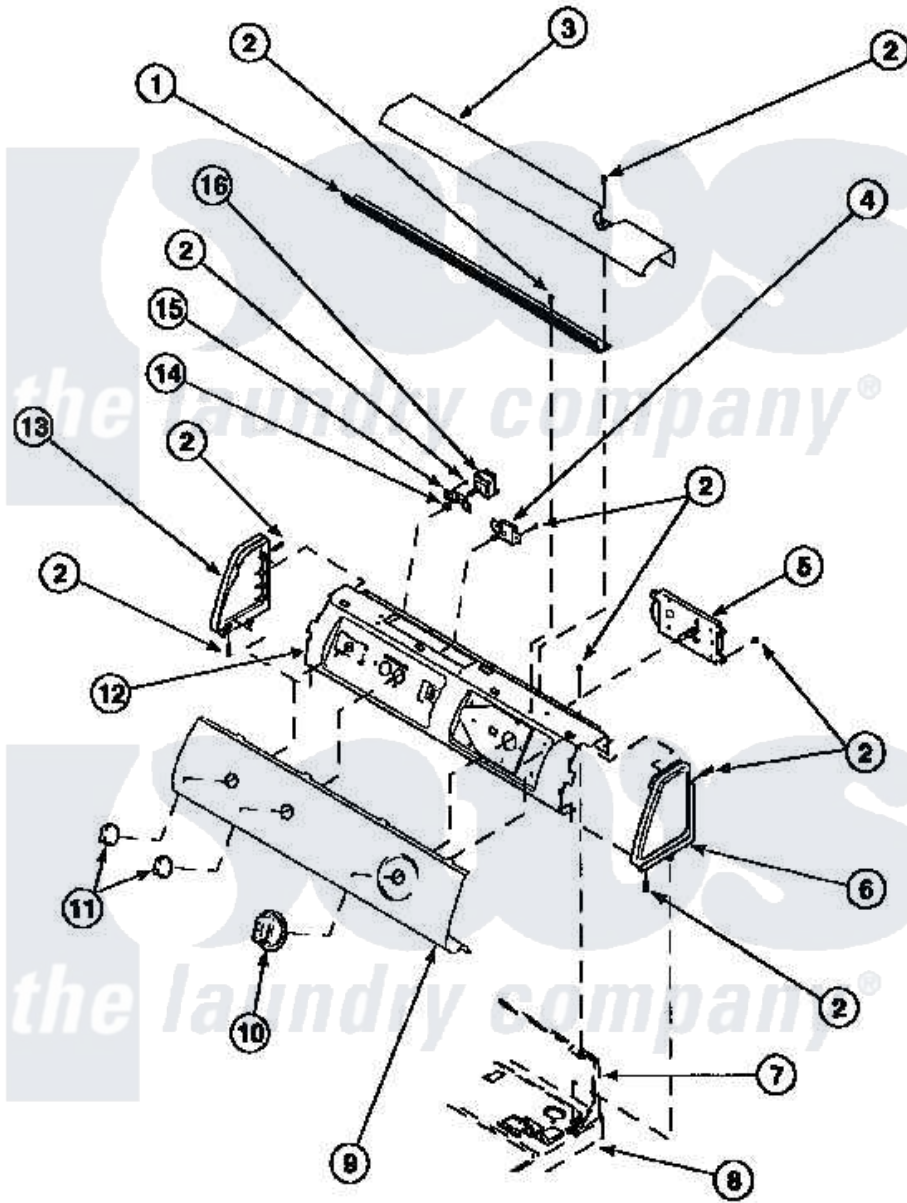

**Amana LG8153WM (BOM: PLG8153WM) 05 - GRAPHIC PANEL,
CONTROL HOOD AND CONTROLS**

Amana Residential Amana LG8153WM (BOM: PLG8153WM) Dryer Parts Parts Diagram 05 - GRAPHIC PANEL,
CONTROL HOOD AND CONTROLS
Click on the part number to view part

Item	Original Part Number	Replaced By	Status	Part Description
1	500305		Not Available	DIFFUSER W/OUT HOLE
2	501086	90767		Screw, 8A X 3/8 HeX Washer Head Tapping
3	500303		Not Available	COVER, TOP
4	500823			Signal, Rotary
5	502967	502967P		Timer 5 Cycle Package
6	34817		Not Available	END CAP(RIGHT)
7	500343		Not Available	PANEL,BACK(HOME HOOD)
8	500085P		Not Available	(ADD LETTER L-L, W-W TO PART N
9	502630		Not Available	GRAPHIC PANEL
"	502206		Not Available	GRAPHIC PANEL
10	502220		Not Available	KNOB, TIMER
11	36701		Not Available	KNOB, TEMP
12	500300		Not Available	BRACKET,CONTROL SUPPORT-MECH