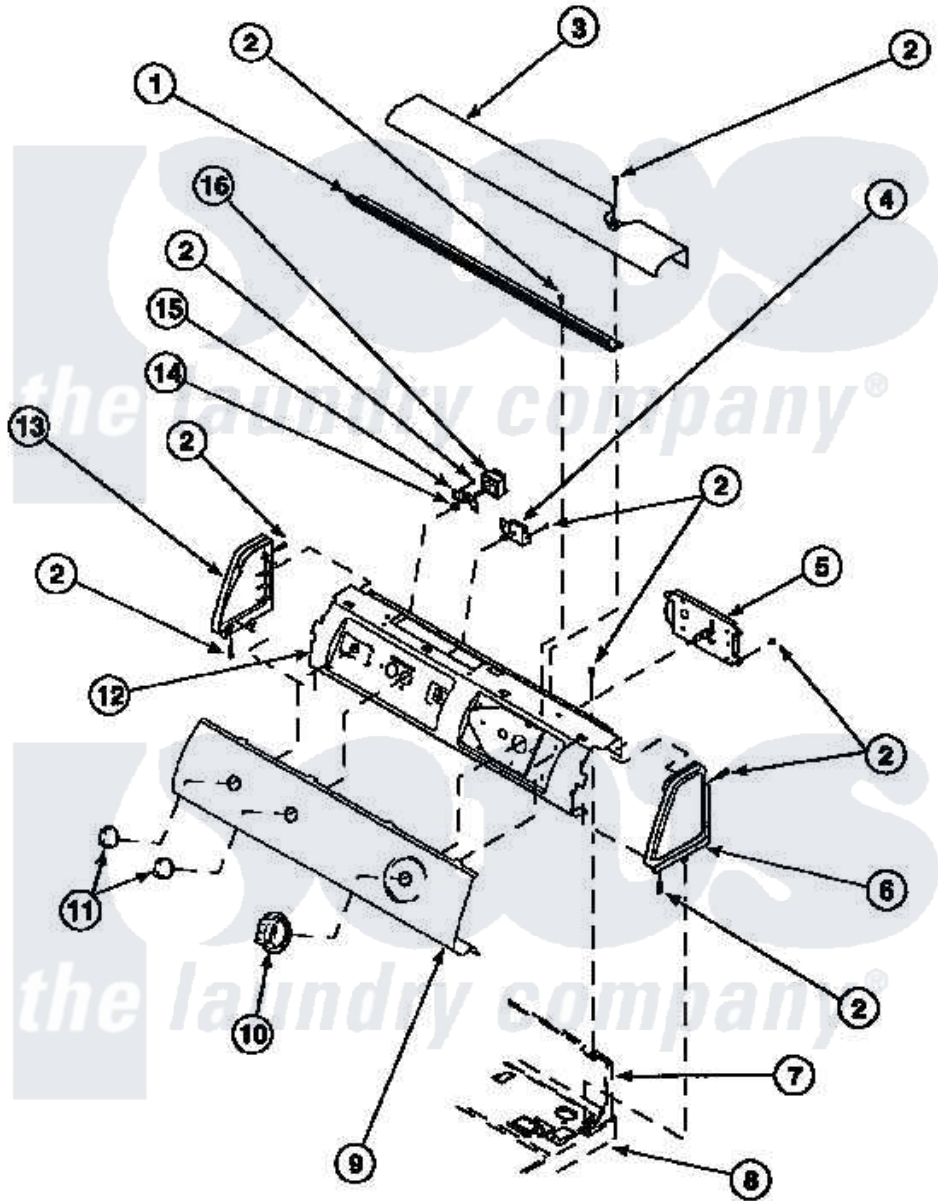

Amana LG8153WM (BOM: PLG8153WM) 06 - GRAPHIC PANEL, CONTROL HOOD AND CONTROLS

Amana Residential Amana LG8153WM (BOM: PLG8153WM) Dryer Parts Parts Diagram 06 - GRAPHIC PANEL, CONTROL HOOD AND CONTROLS
 Click on the part number to view part

Item	Original Part Number	Replaced By	Status	Part Description
1	500305		Not Available	DIFFUSER W/OUT HOLE
2	501086	90767		Screw, 8A X 3/8 HeX Washer Head Tapping
3	500303		Not Available	COVER, TOP
4	500823			Signal, Rotary
5	502967	502967P		Timer 5 Cycle Package
"	501881		Not Available	TIMER
6	34817		Not Available	END CAP(RIGHT)
7	500343		Not Available	PANEL,BACK(HOME HOOD)
8	500085P		Not Available	(ADD LETTER L-L, W-W TO PART N
10	502220		Not Available	KNOB, TIMER
11	36701		Not Available	KNOB, TEMP
12	500300		Not Available	BRACKET,CONTROL SUPPORT-MECH
13	34818		Not Available	END CAP(LEFT)