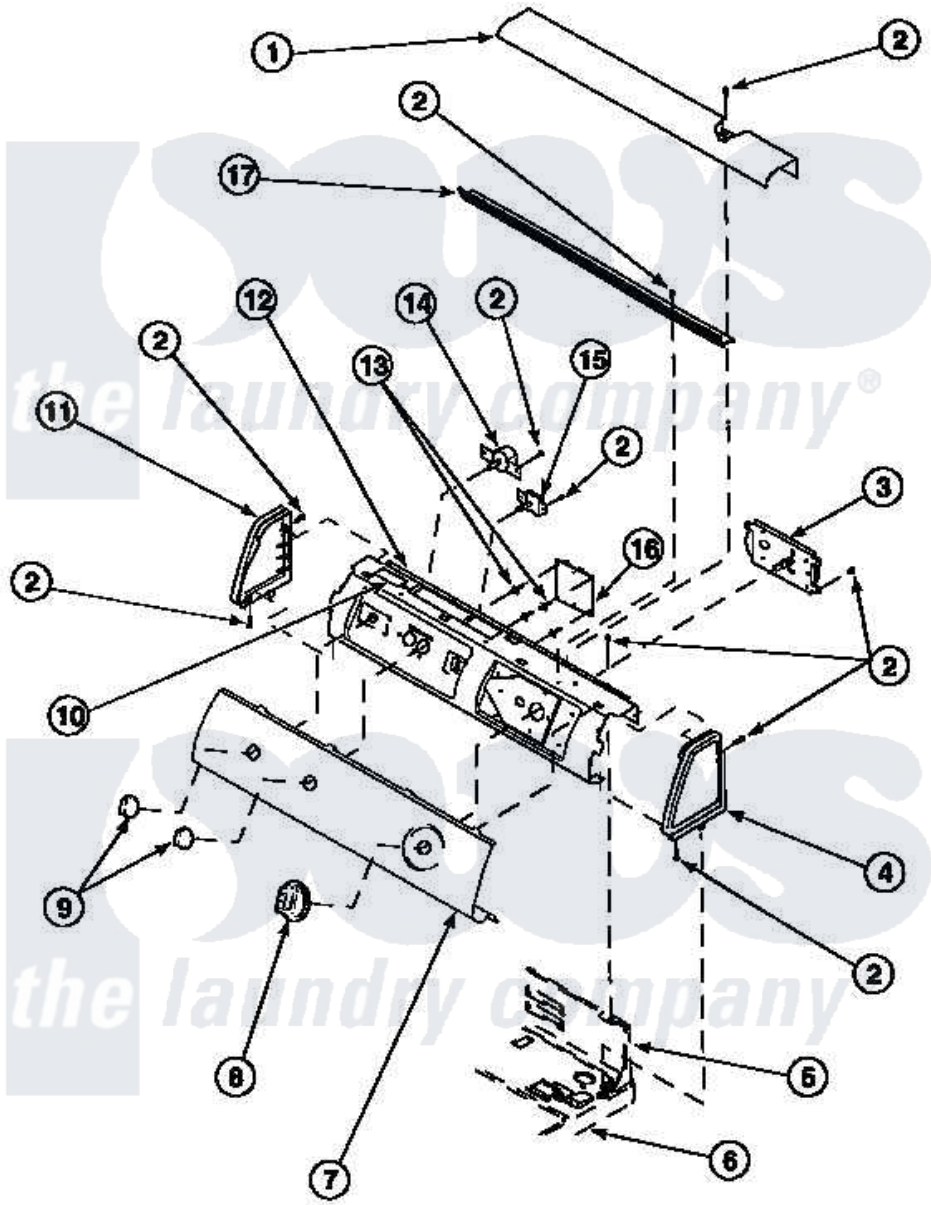

**Amana LG8153WM (BOM: PLG8153WM) 07 - GRAPHIC PANEL, CONTROL HOOD AND CONTROLS**

Amana Residential Amana LG8153WM (BOM: PLG8153WM) Dryer Parts Parts Diagram 07 - GRAPHIC PANEL, CONTROL HOOD AND CONTROLS  
 Click on the part number to view part

Item	Original Part Number	Replaced By	Status	Part Description
1	500303		Not Available	COVER, TOP
2	501086	<a href="#">90767</a>		Screw, 8A X 3/8 HeX Washer Head Tapping
3	502967	<a href="#">502967P</a>		Timer 5 Cycle Package
"	501881		Not Available	TIMER
4	34817		Not Available	END CAP(RIGHT)
5	500343		Not Available	PANEL,BACK(HOME HOOD)
6	500085P		Not Available	(ADD LETTER L-L, W-W TO PART N
7	Y502213		Not Available	GRAPHIC PANEL
8	502220		Not Available	KNOB, TIMER
9	36701		Not Available	KNOB, TEMP
10	24903		Not Available	STICKER,DISCONNECT POW
11	34818		Not Available	END CAP(LEFT)
12	500300		Not Available	BRACKET,CONTROL

[500823](#)

Signal, Rotary

17

500305

Not Available

DIFFUSER W/OUT HOLE