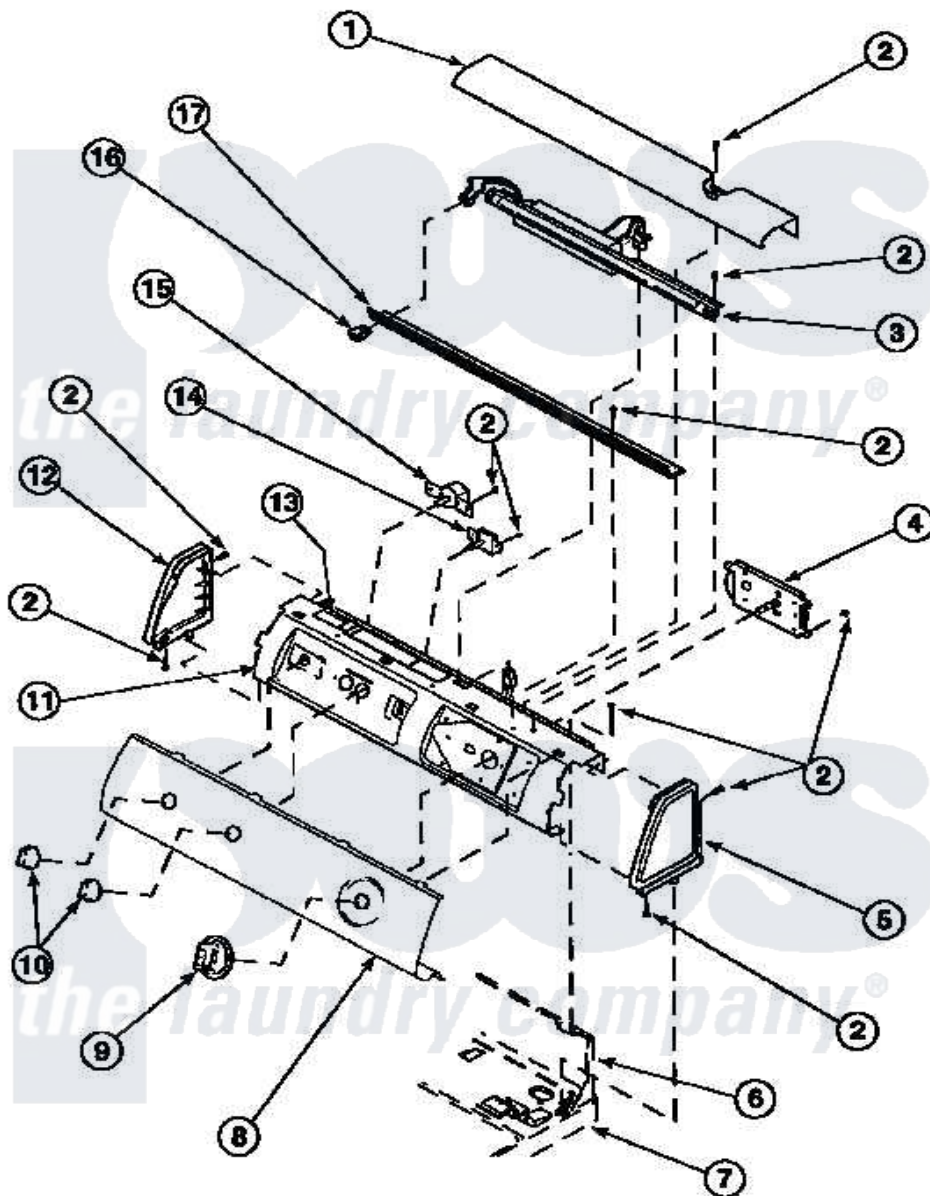

**Amana LG8153WM (BOM: PLG8153WM) 08 - GRAPHIC PANEL,
CONTROL HOOD AND CONTROLS**

Amana [Residential Amana LG8153WM \(BOM: PLG8153WM\) Dryer Parts](#) Parts Diagram 08 - GRAPHIC PANEL,
CONTROL HOOD AND CONTROLS
[Click on the part number to view part](#)

Item	Original Part Number	Replaced By	Status	Part Description
1	500303		Not Available	COVER, TOP
2	501086	90767		Screw, 8A X 3/8 HeX Washer Head Tapping
4	502967	502967P		Timer 5 Cycle Package
5	34817		Not Available	END CAP(RIGHT)
6	500343		Not Available	PANEL,BACK(HOME HOOD)
7	500085P		Not Available	(ADD LETTER L-L, W-W TO PART N
9	502220		Not Available	KNOB, TIMER
10	36701		Not Available	KNOB, TEMP
11	500300		Not Available	BRACKET,CONTROL SUPPORT-MECH
12	34818		Not Available	END CAP(LEFT)
13	24903		Not Available	STICKER,DISCONNECT POW
14	500823			Signal, Rotary