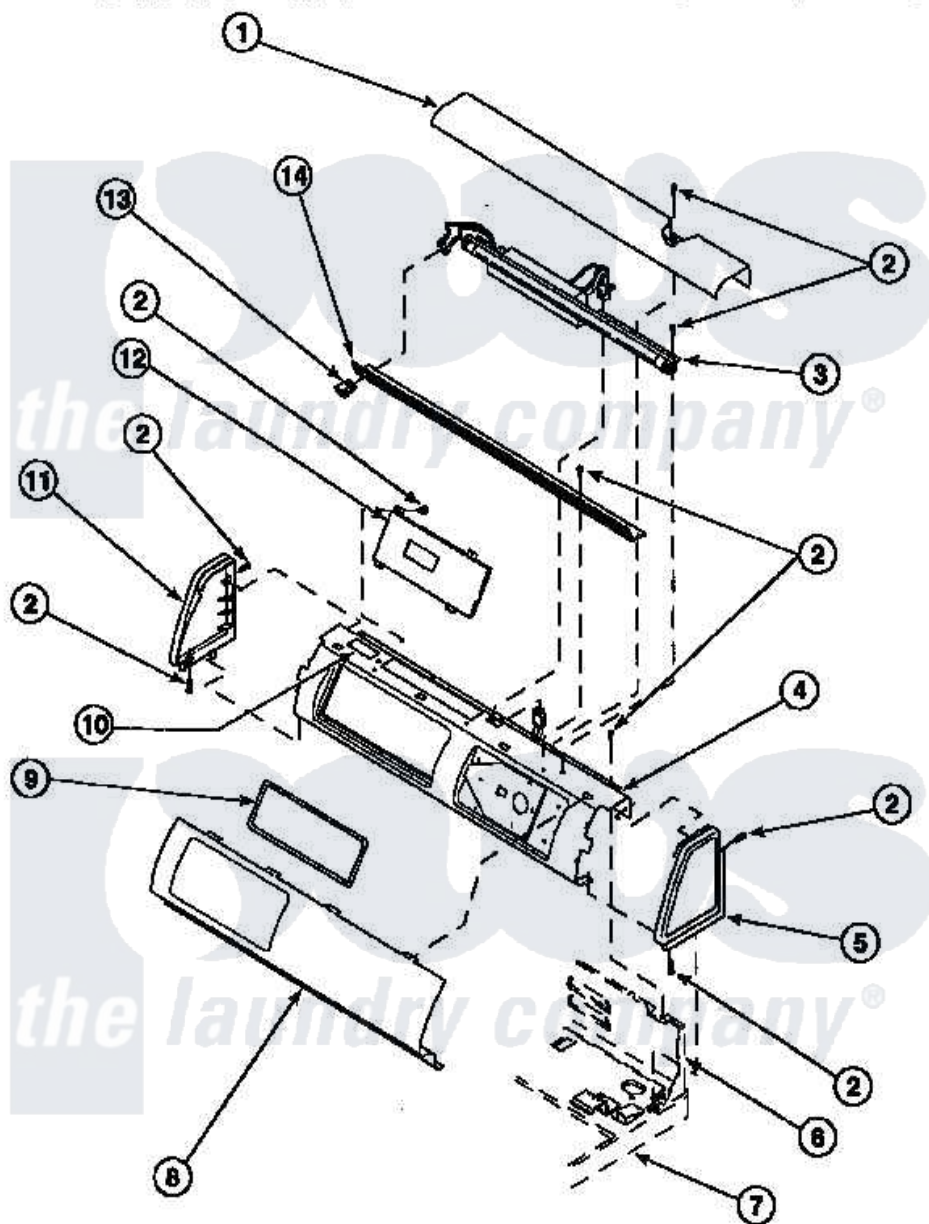

Amana LG8153WM (BOM: PLG8153WM) 09 - GRAPHIC PANEL, CONTROL HOOD AND CONTROLS

Amana [Residential Amana LG8153WM \(BOM: PLG8153WM\) Dryer Parts](#) Parts Diagram 09 - GRAPHIC PANEL, CONTROL HOOD AND CONTROLS
 Click on the part number to view part

Item	Original Part Number	Replaced By	Status	Part Description
1	500303		Not Available	COVER, TOP
2	501086	90767		Screw, 8A X 3/8 HeX Washer Head Tapping
5	34817		Not Available	END CAP(RIGHT)
6	500343		Not Available	PANEL,BACK(HOME HOOD)
7	500085P		Not Available	(ADD LETTER L-L, W-W TO PART N
10	24903		Not Available	STICKER,DISCONNECT POW
11	34818		Not Available	END CAP(LEFT)