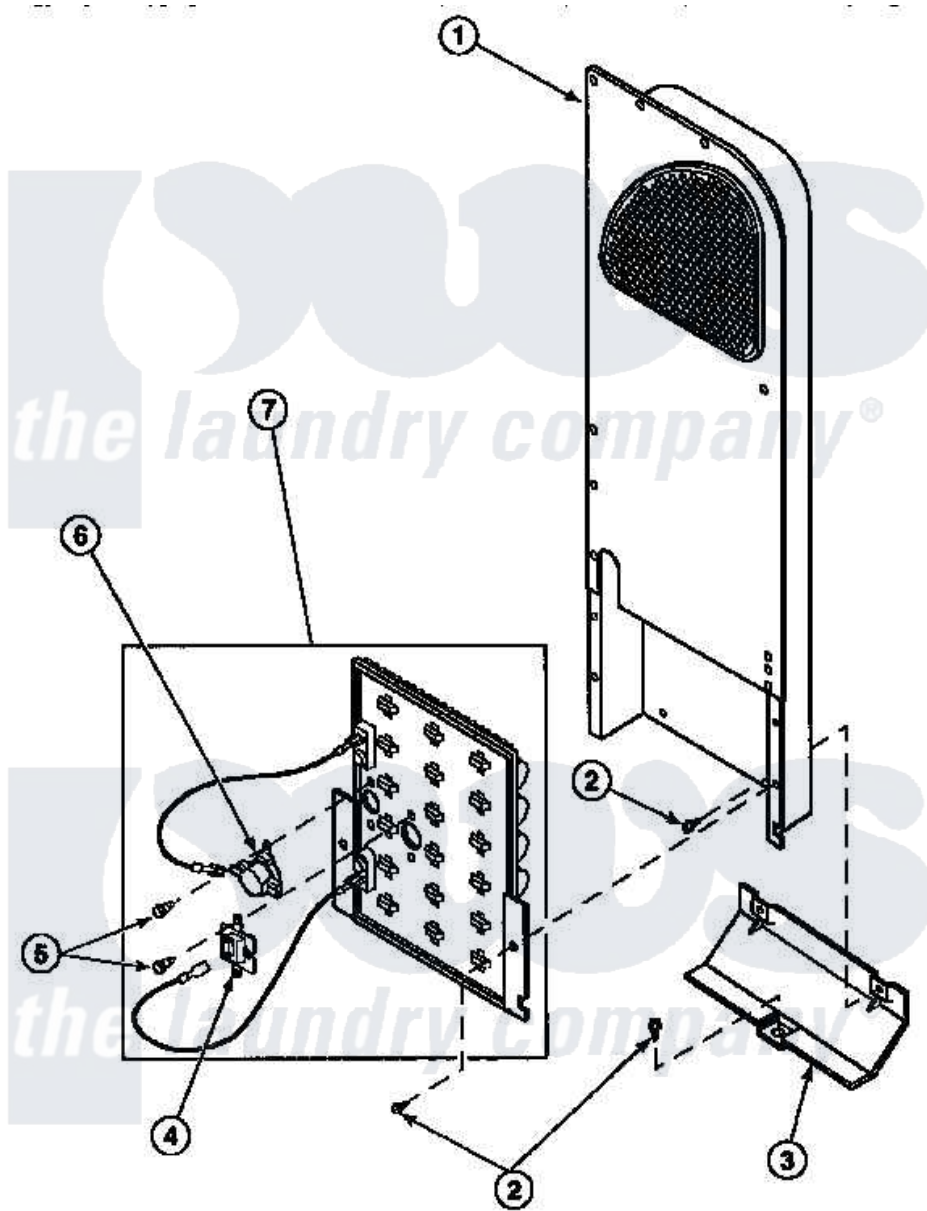

**Amana LG8153WM (BOM: PLG8153WM) 10 - HEATER BOX ASSY
ORIGINALLY ON ELEC DRYER**

Amana [Residential Amana LG8153WM \(BOM: PLG8153WM\) Dryer Parts](#) Parts Diagram 10 - HEATER BOX
ASSY ORIGINALLY ON ELEC DRYER
[Click on the part number to view part](#)

Item	Original Part Number	Replaced By	Status	Part Description
1	500179P	503605		Assembly, Heater Duct
2	501668	503688		Screw, 10B-16 X .34 I
3	60952		Not Available	SHIELD,HEAT DUCT
5	23222	3177991		Screw