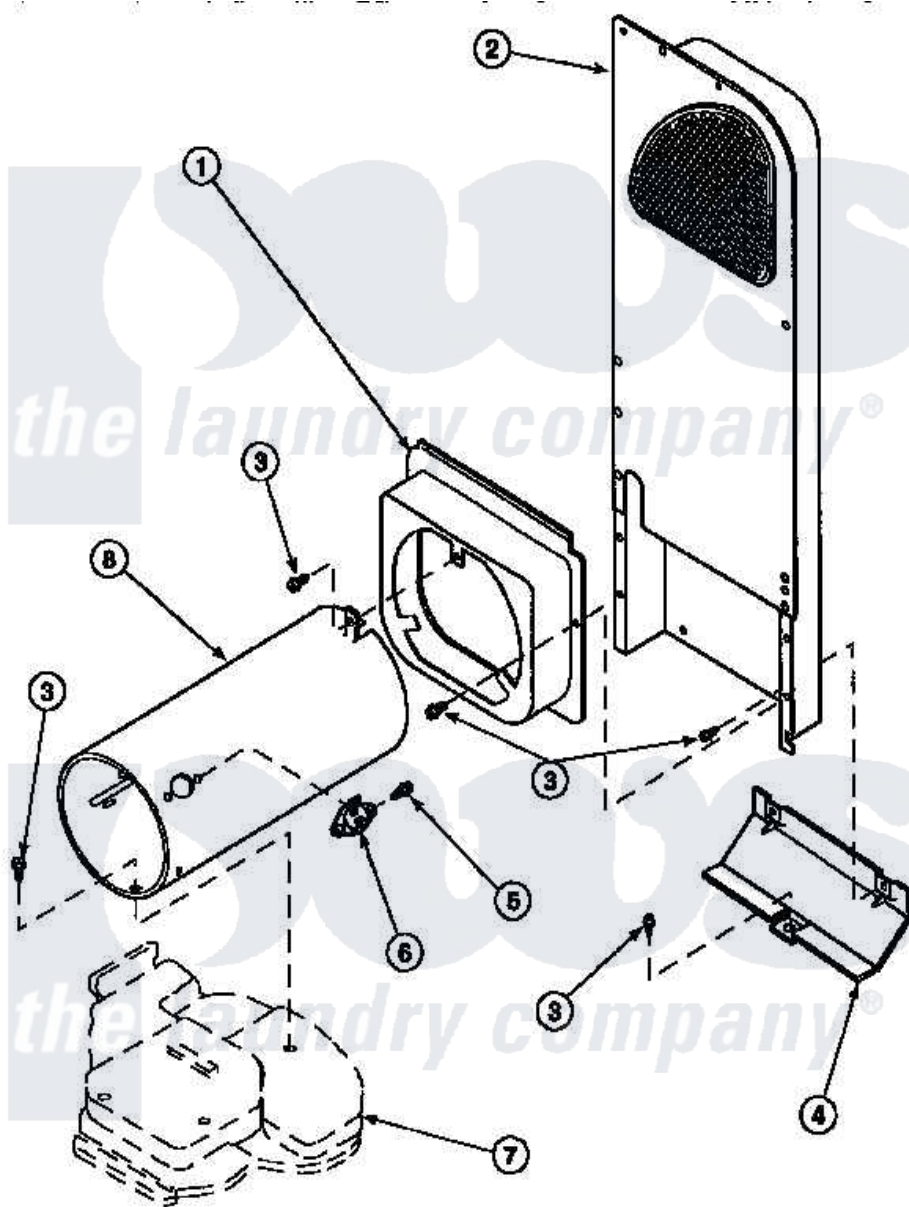

**Amana LG8153WM (BOM: PLG8153WM) 11 - HEATER BOX ASSY
ORIGINALLY ON GAS DRYER**

Amana [Residential Amana LG8153WM \(BOM: PLG8153WM\) Dryer Parts](#) Parts Diagram 11 - HEATER BOX
ASSY ORIGINALLY ON GAS DRYER
[Click on the part number to view part](#)

Item	Original Part Number	Replaced By	Status	Part Description
1	500122	510101		Shroud Heat Duct
2	500179P	503605		Assembly, Heater Duct
3	501668	503688		Screw, 10B-16 X .34 I
4	60952		Not Available	SHIELD,HEAT DUCT
5	51782		Not Available	SCREW, 6B-20X5/16
6	Y61886			Thermostat, Limit-Blk
7	500070			Base, Dryer
8	61974		Not Available	BURNER HOUSING