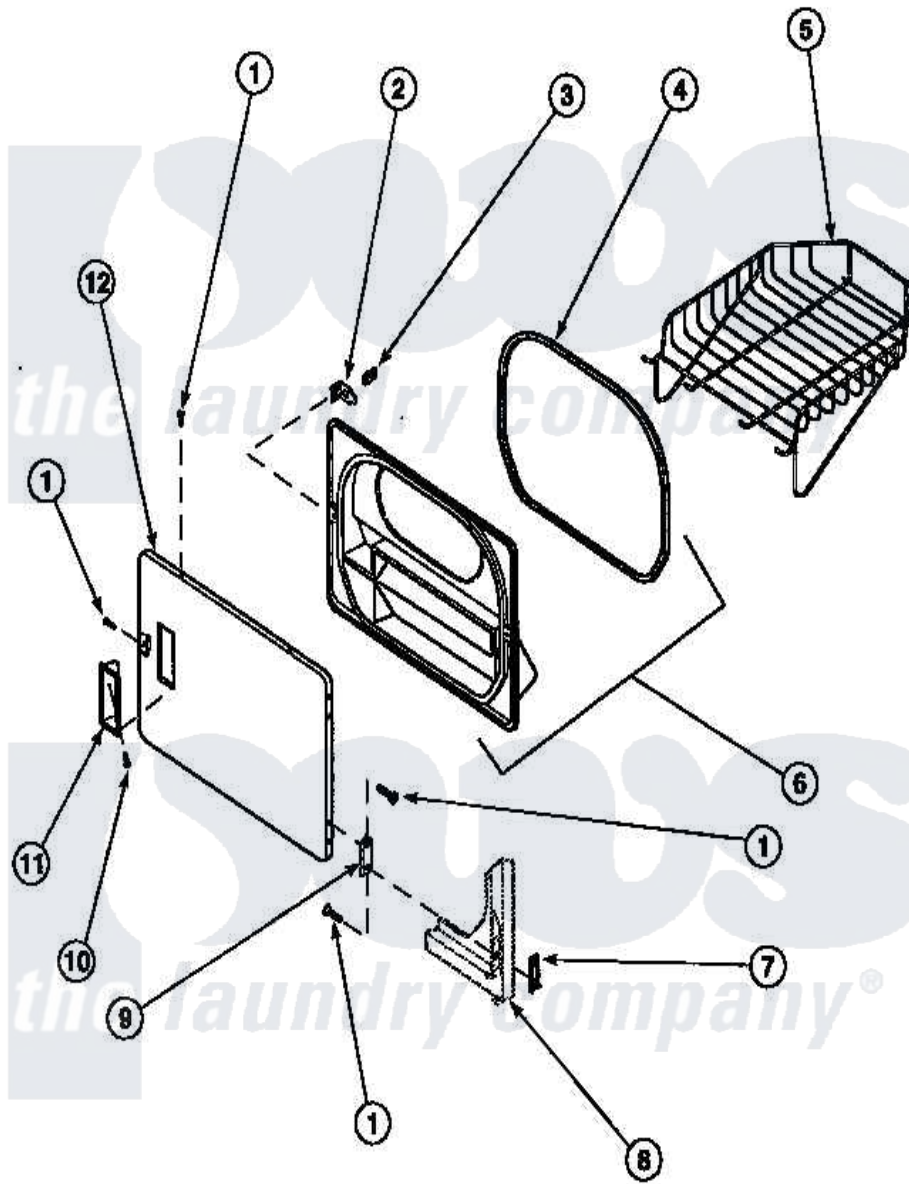

Amana LG8153WM (BOM: PLG8153WM) 13 - LOADING DOOR WITH DRYING RACK

Amana Residential Amana LG8153WM (BOM: PLG8153WM) Dryer Parts Parts Diagram 13 - LOADING DOOR WITH DRYING RACK

Click on the part number to view part

Item	Original Part Number	Replaced By	Status	Part Description
1	500226			Screw, 8b-16 x 5/8 Tap
2	500223	40116201		Bracket, Door Strike
3	500039	510181		Strike Doormetal
4	500200		Not Available	SEAL,DOOR
5	501295P		Not Available	RACK, DRYING
6	500199		Not Available	ASSY,LINER & SEAL
7	500236			Clip, Door Hinge Mount
9	500041	Y503676		Hinge, Door And Top
10	500297	8281236		Screw
11	500042		Not Available	DOOR PULL