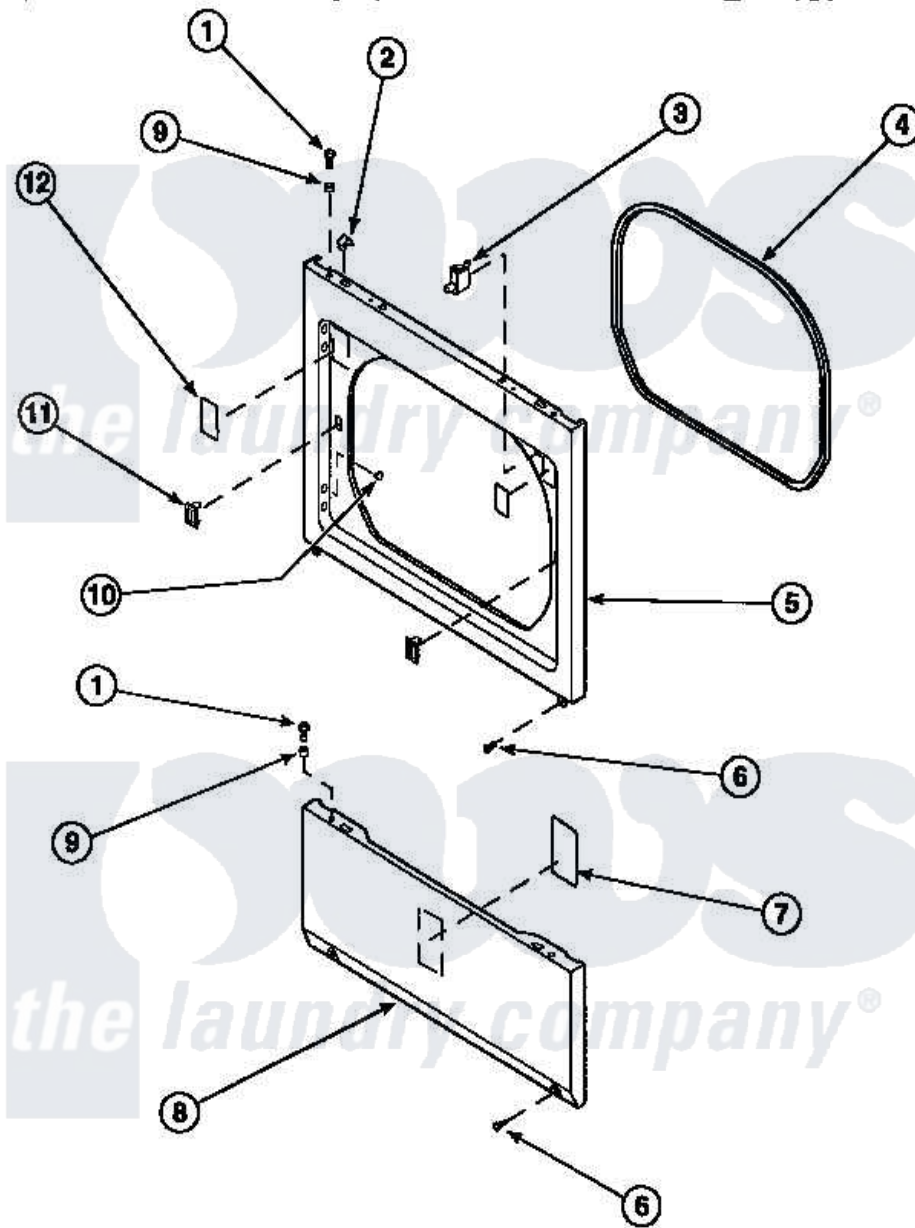

Amana LG8153WM (BOM: PLG8153WM) 14 - LOWER ACCESS PANEL, FRONT PANEL AND SEAL

Amana Residential Amana LG8153WM (BOM: PLG8153WM) Dryer Parts Parts Diagram 14 - LOWER ACCESS PANEL, FRONT PANEL AND SEAL
 Click on the part number to view part

Item	Original Part Number	Replaced By	Status	Part Description
1	32671	Y014874		Screw, Idler Arm And Sleeve
2	56080	22001650		Fastener, Spring
3	Y62872	W10169313		Switch-Dor
4	500034			Seal, Front Panel
6	33562	27001200		Screw
7	500670		Not Available	STICKER NG OR MIXED GA
9	56079	505187		Locator, Panel
10	500227	505295		Screw, No.8ab-16 x 3/4 PH
11	54660	LA-1003		Door Catch Kit
12	500281		Not Available	STICKER